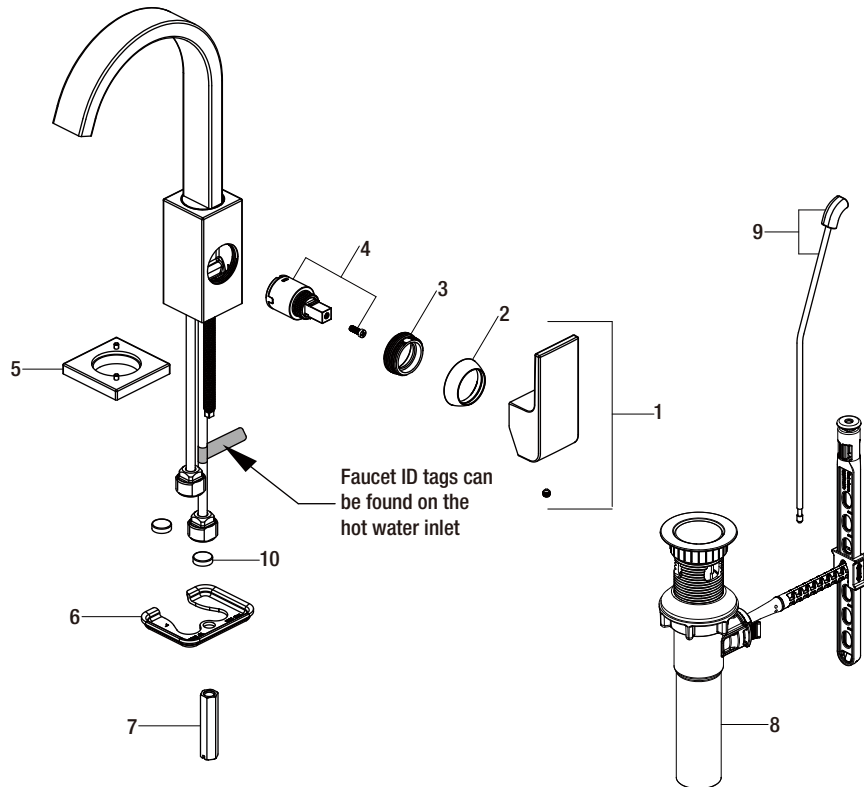

Replacement Parts List

Farrington Single-Handle Lavatory Faucet in Chrome

MODEL	SKU #	FINISH
HD67524W-6101	304353800	Chrome

Many replacement parts can be purchased online or at your local store. Please use the table below to identify the part SKU number needed, go to HOMEDEPOT.COM, and check for online and store availability. If you can't find the part you are looking for, please call 1-855-HD-GLACIER.

Part	Description	Part #	Internet SKU #	Store SKU #
1	Handle assembly	RP1353401		
2	Cap	RP8018401		
3	Bonnet nut	RP70480		
4	Cartridge & Screw	RP20064		
5	Flange	RP8060001		
6	Washer	RP70228		

Part	Description	Part #	Internet SKU #	Store SKU #
7	Lock nut	RP56091		
8	ClickInstall™ drain assembly	RP4022801		
9	Lift rod	RP4026001		
10	Screen filter	RP70072		