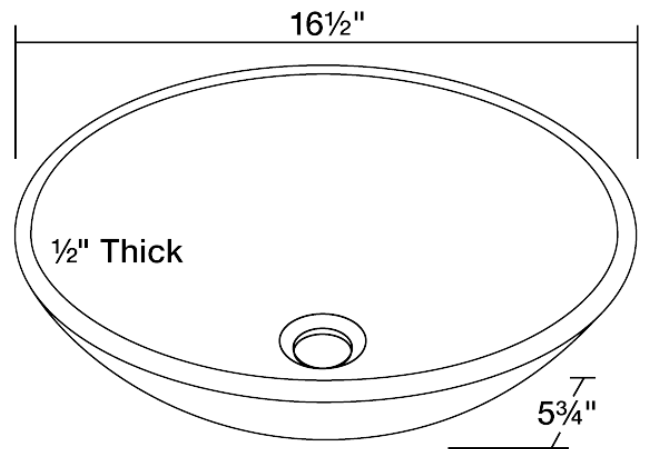

### Foil Undertone Purple Glass Vessel Sink

The P246 Foil Undertone Glass Vessel Sink is manufactured using fully tempered glass, which is non-porous, easy to clean and resistant to stains and odors. This vessel sink has a vibrant purple foil underlay that will transform with the direction of light. A corresponding Glass Waterfall Faucet is available with this sink, which includes a matching disc and your choice of chrome, brushed nickel or oil rubbed bronze faucet. The overall dimensions for the P246 are 16 1/2" x 16 1/2" x 5 3/4" and an 18" minimum cabinet size is required. As always, our glass sinks are covered under a limited lifetime warranty for as long as you own the product.

### Dimensions