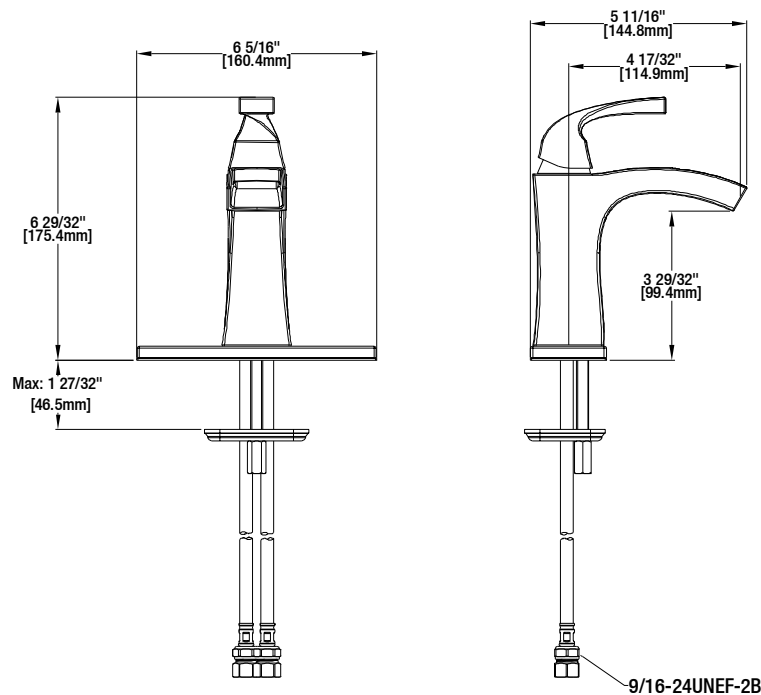

WARRANTY

- Limited Lifetime Warranty

INSTALLATION DIMENSIONS

Glacier Bay reserves the right to make changes in specifications and materials and to change and discontinue models, both without notice or obligation. Dimensions are for reference only.