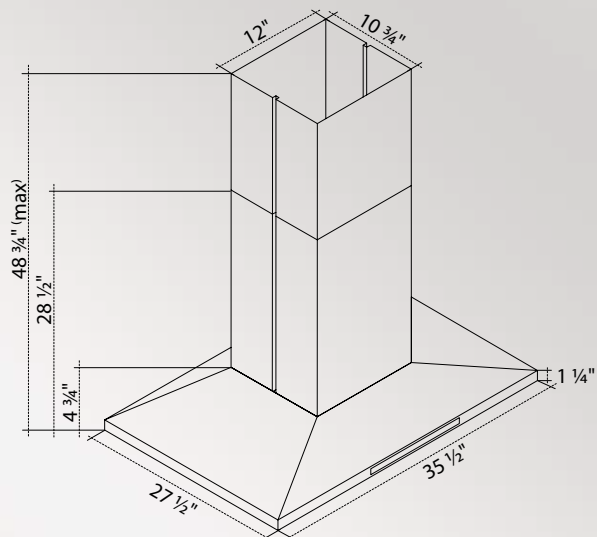

Contemporary Series:
Island Hood

MIPH36S-4H

YOSEMITE
HOME DECOR

Available Accessory:

MDC23CI - see page 19 for details.

- Accommodates up to a 12' Ceiling
- May require custom fabrication. Consult your contractor.

MIPH36S-4H 

Dimensions:

- Recommended mounting distance above cooking surface: 30"

Features:

- **Blower:** 600CFM - 4 Speeds
- **Lighting:** 20W Halogen (x4)
- **Controls:** LED Touch Controls
- **Filtration:** 3-Layer Aluminum (Dishwasher Safe)
- **Duct:** 6" Vertical Exhaust (6" Damper Included)
- **Ventilation:** Vented (Not Convertible to Non-Vented)
- **Electrical Requirements:** 110v/60Hz, Standard 3-Prong Plug
- **Ceiling Accommodation:** Up to 9 Feet
- **Color Available:** Stainless Steel
- **Db (Decibel) Ratings:** 46-72