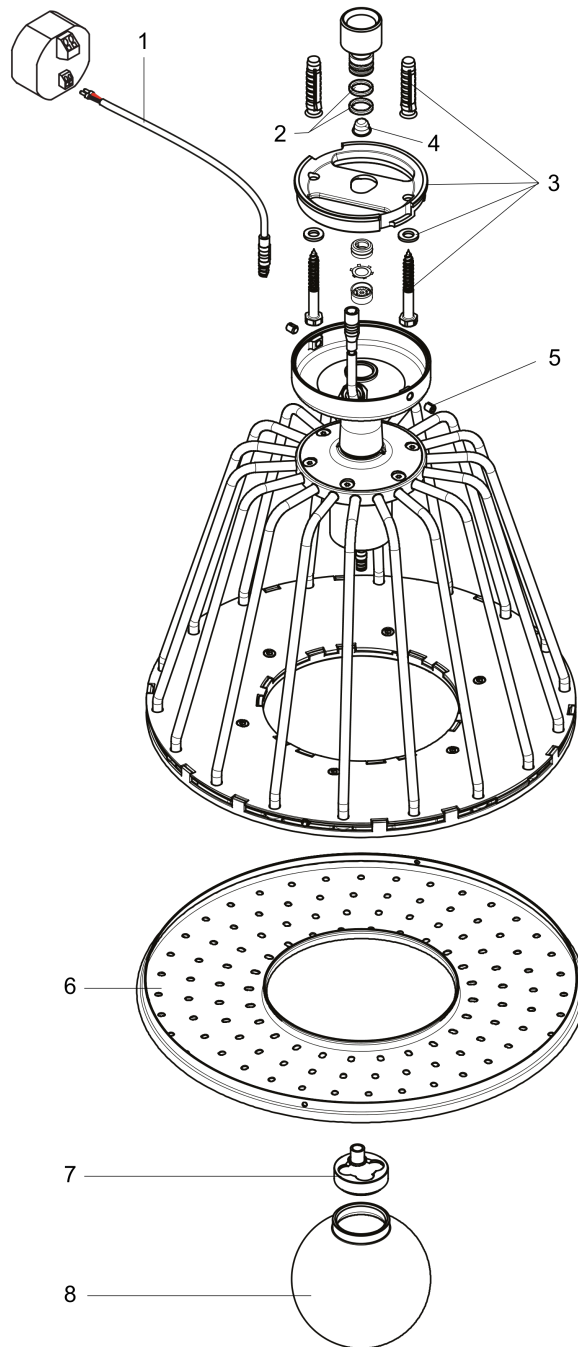

## Product image

## Scale drawing

**AXOR LampShower/Nendo**  
**Axor 1-Jet LampShower with Ceiling Connector designed by Nendo**  
Finishes : **chrome**    Part no. : **26032001**

## Exploded drawing

Year of production: >01/15

**AXOR LampShower/Nendo**  
**Axor 1-Jet LampShower with Ceiling Connector designed by Nendo**  
 Finishes : **chrome**    Part no. : **26032001**

## Spare parts list

Year of production: >01/15

Pos.	Description	Part no.	Price	PU
1	cable for illumination (12 V)	95586000	-	1
2	O-ring 11x2	98127000	-	1
3	mounting kit	92180000	-	1
4	filter	97735000	-	1
5	hollow set screw M5x6	98482000	-	1
6	spray body	92181000	-	1
7	bulb	98351000	-	1
8	light glass	92182000	-	1
a	Grease	90920000	-	1