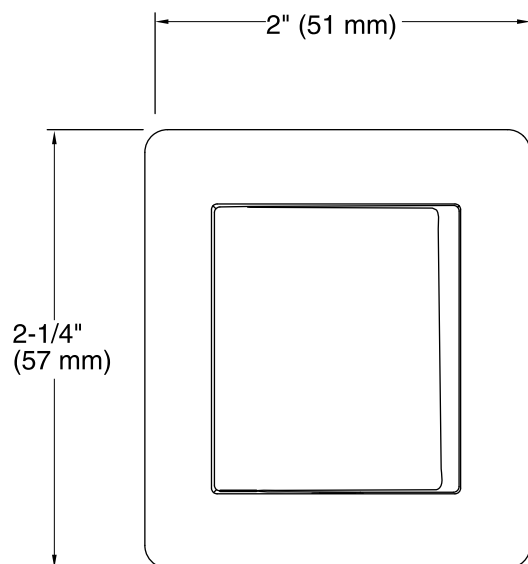

## Product Specification

Fixed wall bracket shall be 1-7/8" (48 mm) in length, 2" (51 mm) in width, and 2-1/4" (57 mm) in height. Fixed wall bracket shall be made of metal construction. Fixed wall bracket shall be wall-mount installation. Fixed wall bracket shall be Kohler Model K-98347.