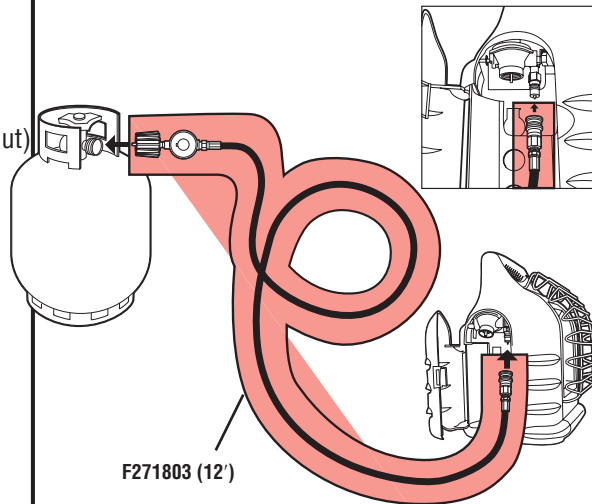

Stock #:
Mr. Heater #

Description/Usage:

Application(s):

F271803

**Big/Tough Buddy 12'
Hose with Regulator**

(Quick Connect x Regulator w/Acme Nut)
Most commonly used to hook a
Big/ToughBuddy to a 20 lb.
propane cylinder.

F271803 (12')

THE ORIGINAL
Mr. Heater[®]

Hose Assemblies