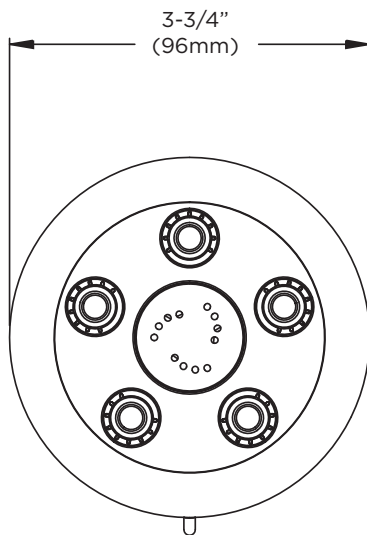

SPEAKMAN® S-3014

Caspian Shower Head

FEATURES:

- 5 plungers, 45 sprays
- 12 center massage jets
- Durable plastic construction
- Spray adjusting faceplate
- Patented plungers resist scale buildup
- 1/2 in. NPT inlet
- 2.5 gpm (9.5 L/min) flow rate

FINISH:

PC BN

OPTIONS:

 Add suffix to model #

- 2.0 gpm (7.6 L/min) flow rate -E2

COMPLIANCE:

- ASME A112.18.1/CSA B125.1 compliant
- WaterSense certified (E2)

WARRANTY:

- Limited Lifetime Warranty (consumer use)
- 1 Year Limited (commercial use)

DIMENSIONS:

 NOTE: 1. All dimensions are in inches (millimeters) unless otherwise specified and are subject to change without notice.