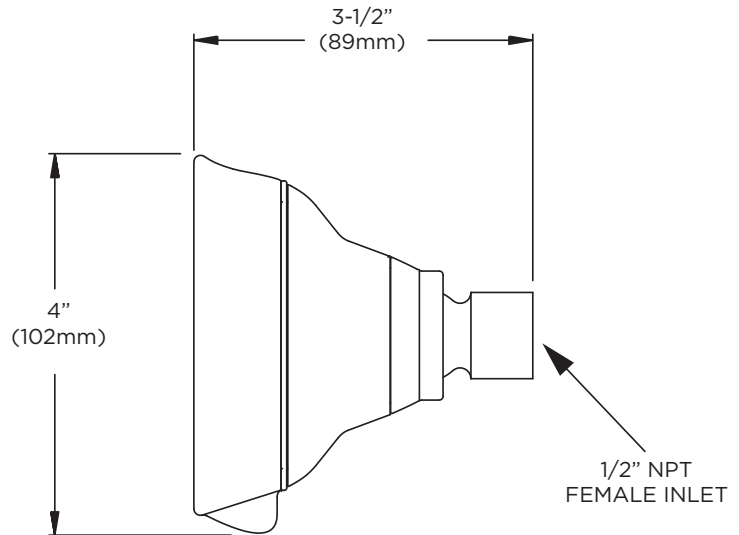

DIMENSIONS:

NOTE: 1. All dimensions are in inches (millimeters) unless otherwise specified and are subject to change without notice.

Architect/Engineer Approval Space:

SPEAKMAN
400 ANCHOR MILL ROAD
NEW CASTLE, DE 19720

P: 800-537-2107
F: 800-977-2747
W: WWW.SPEAKMAN.COM
R: JUNE 2015