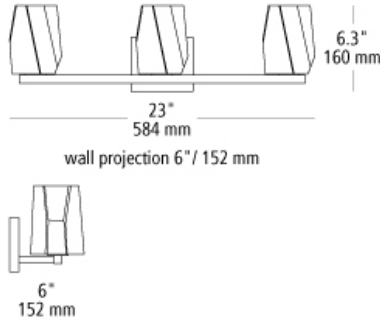

WEIGHT

5.5-6lb / 2.49-2.72kg ±

polished chrome satin nickel

ORDERING INFORMATION

model	color	finish	lamp
BA1046	CR clear	PC polished chrome	No Lamp
		SC satin nickel	2G (3) G9 60W 120v

FIXTURE TYPE: _____

JOB NAME: _____