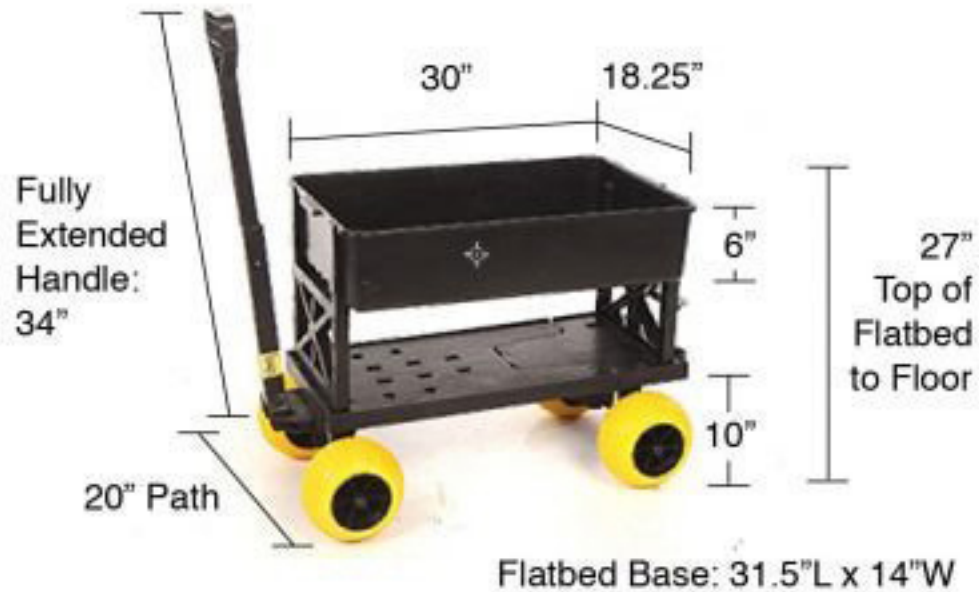

Flatbed Cart Weight: 22 Pounds

Flatbed Cart w/ Tub: 26 Pounds

Flatbed Cart w/ Tub & Side Walls: 27 Pounds

**Easy Grip Handle**

**Telescoping + Retractable Handle**