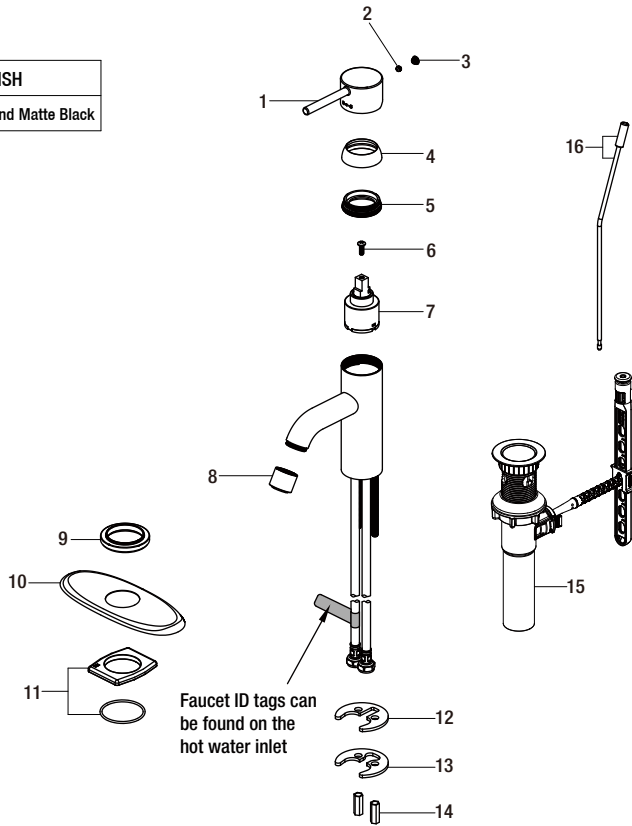

Replacement Parts List

Modern 4" 1 Hdl Bath Faucet

MODEL	Internet SKU #	FINISH
HD67732W-6085	301879830	Brushed Nickel and Matte Black

Many replacement parts can be purchased online or at your local store. Please use the table below to identify the part SKU number needed, go to HOMEDEPOT.COM, and check for online and store availability. If you can't find the part you are looking for, please call 1-855-HD-GLACIER.

Part	Description	Part #	Internet SKU #	Store SKU #
1	Handle	RP1346685		
2	Set Screw	RP50002		
3	Index	RP8039085		
4	Cap	RP8013285		
5	Bonnet Nut	RP70242		
6	Screw	RP50015		
7	Cartridge	RP20044	301158214	
8	Aerator	RP3024585		
9	Flange	RP8054885		

Part	Description	Part #	Internet SKU #	Store SKU #
10	Deck Plate	RP8054985		
11	Gasket	RP80550		
12	Rubber Washer	RP64008		
13	Metal Washer	RP64009		
14	Nut	RP56111		
15	ClickInstall™ drain assembly	RP4022885		
16	Lift rod	RP4023085		