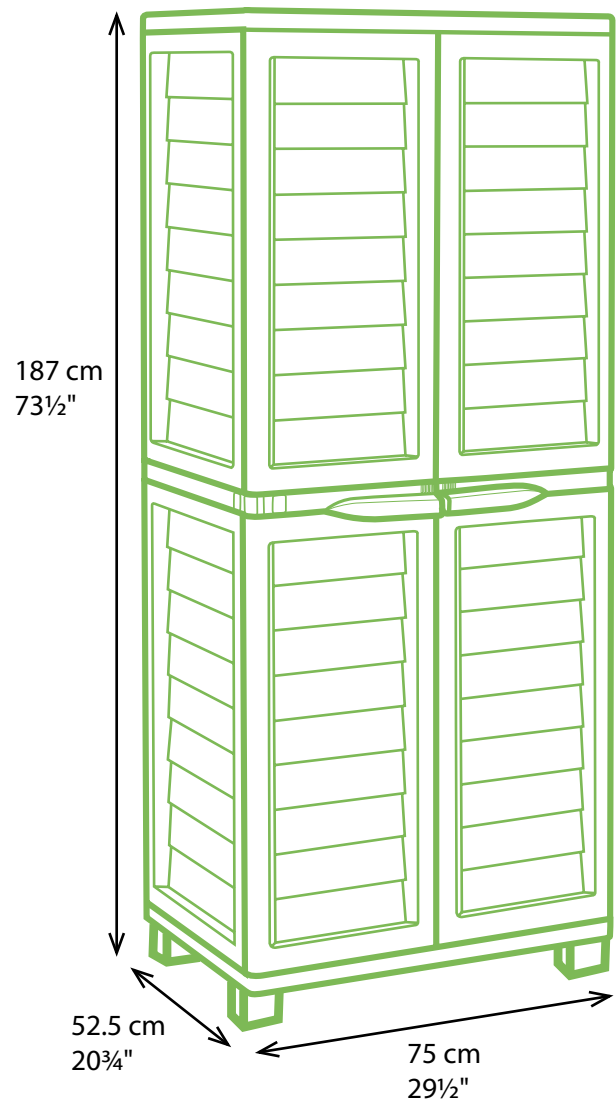

Clothes Hanging Storage

2 Shelves Etageres Regalen Estantes Planken

Regular : version A p. 2-8

With Feet : version B p. 9-14

**READ CAREFULLY
BEFORE STARTING
ASSEMBLING!**

Parts:

2-01-811

x 4

I x 1

VPT0352811

A x 2

1-06-811

1-17-811

2-17-811

WL x 2

1-02-811

WR x 2

2-02-811

3-01-811

T x 2

3-52-811

B x 2

1-01-811

E x 26 or 28