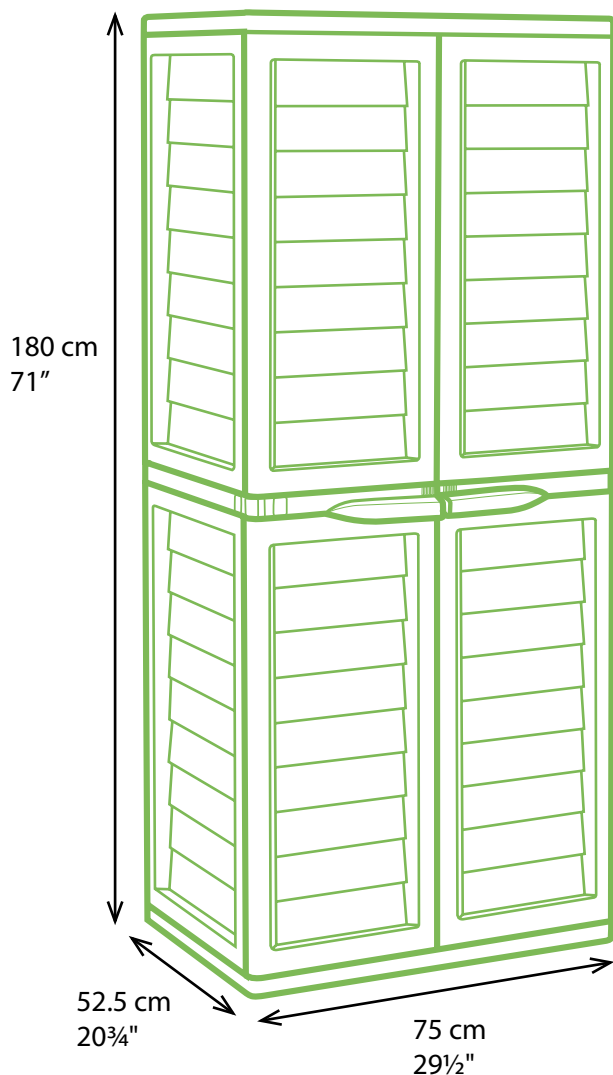

Clothes Hanging Storage

2 Shelves Etageres Regalen Estantes Planken

Regular : version A p. 2-8

With Feet : version B p. 9-14

**READ CAREFULLY
BEFORE STARTING
ASSEMBLING!**

Parts:

2-01-811

x 4

WR x 2

2-02-811

3-01-811

T x 2

3-52-811

B x 2

1-01-811

E x 26 or 28