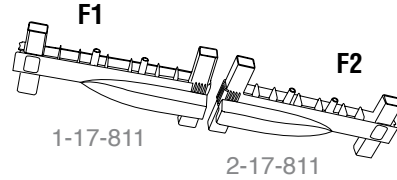

Clothes Hanging Storage

2 Shelves Etageres Regalen Estantes Planken

Regular : version A p. 2-8

With Feet : version B p. 9-14

**READ CAREFULLY
BEFORE STARTING
ASSEMBLING!**

Parts:

2-01-811

x 4

I x 1

VPT0352811

A x 2

1-06-811

1-17-811

2-17-811

WL x 2

1-02-811

WR x 2

2-02-811

3-01-811

T x 2

3-52-811

B x 2

1-01-811

E x 26 or 28