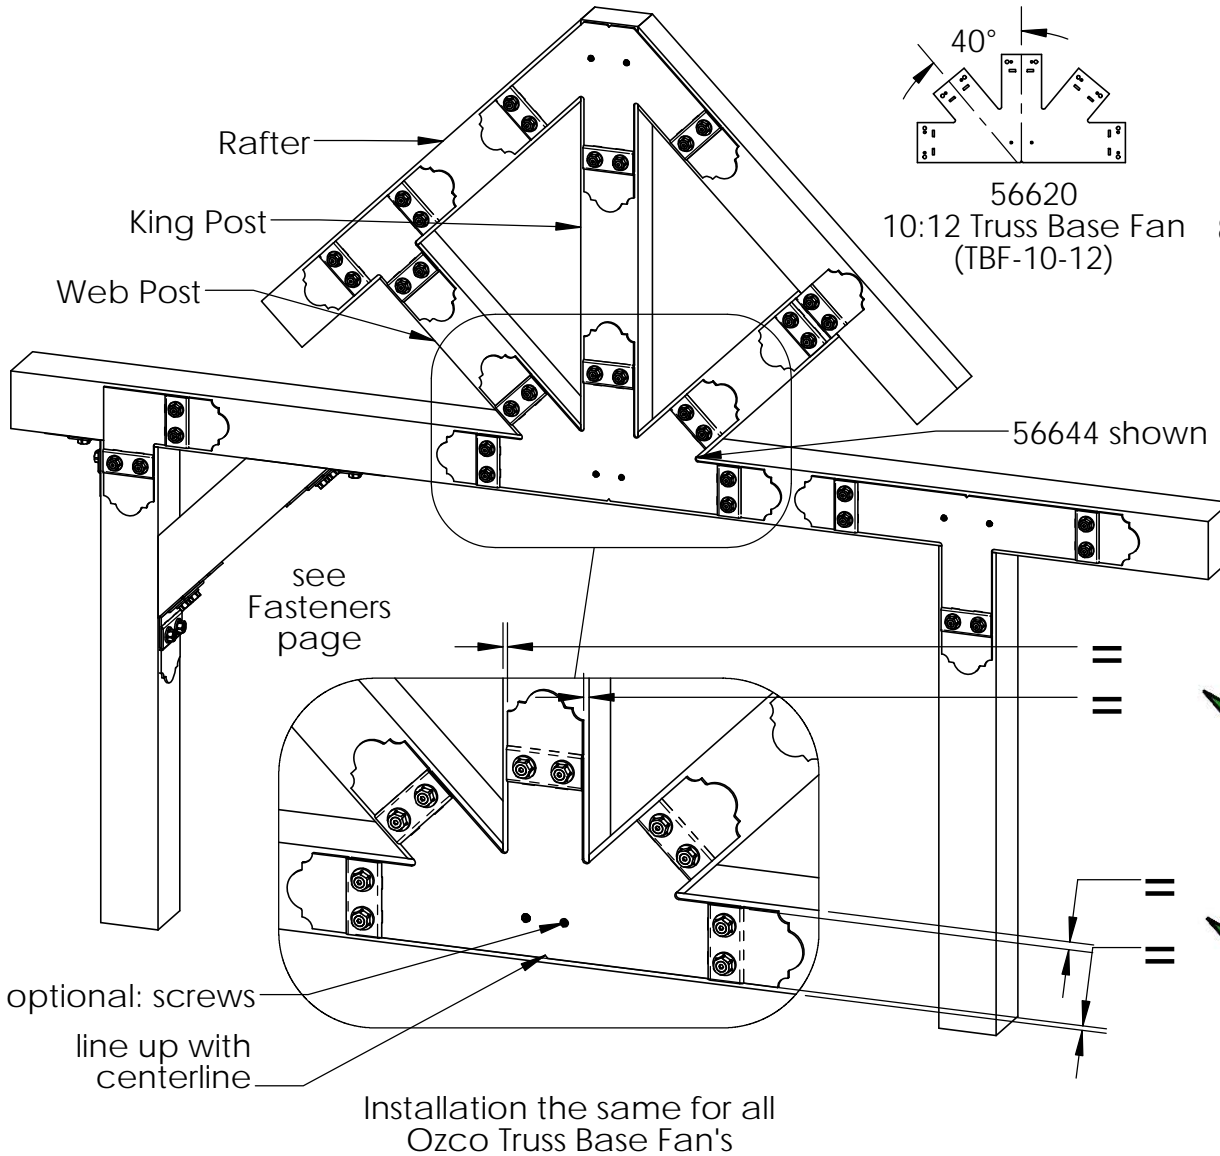

Reference 56611

see
Fasteners
page

same spacing
on other end

56615

Installation Instructions, OZCO Truss System

56616
2 per package

56616

Installation Instructions, OZCO Truss System

Installation Instructions, OZCO Truss System

56646

56646
(shown installed inverted)

56646

Installation Instructions, OZCO Truss System

see
Fasteners
page

for details on King post, Web Post & Rafter cuts and cut lengths, see the following Ozco instructions: