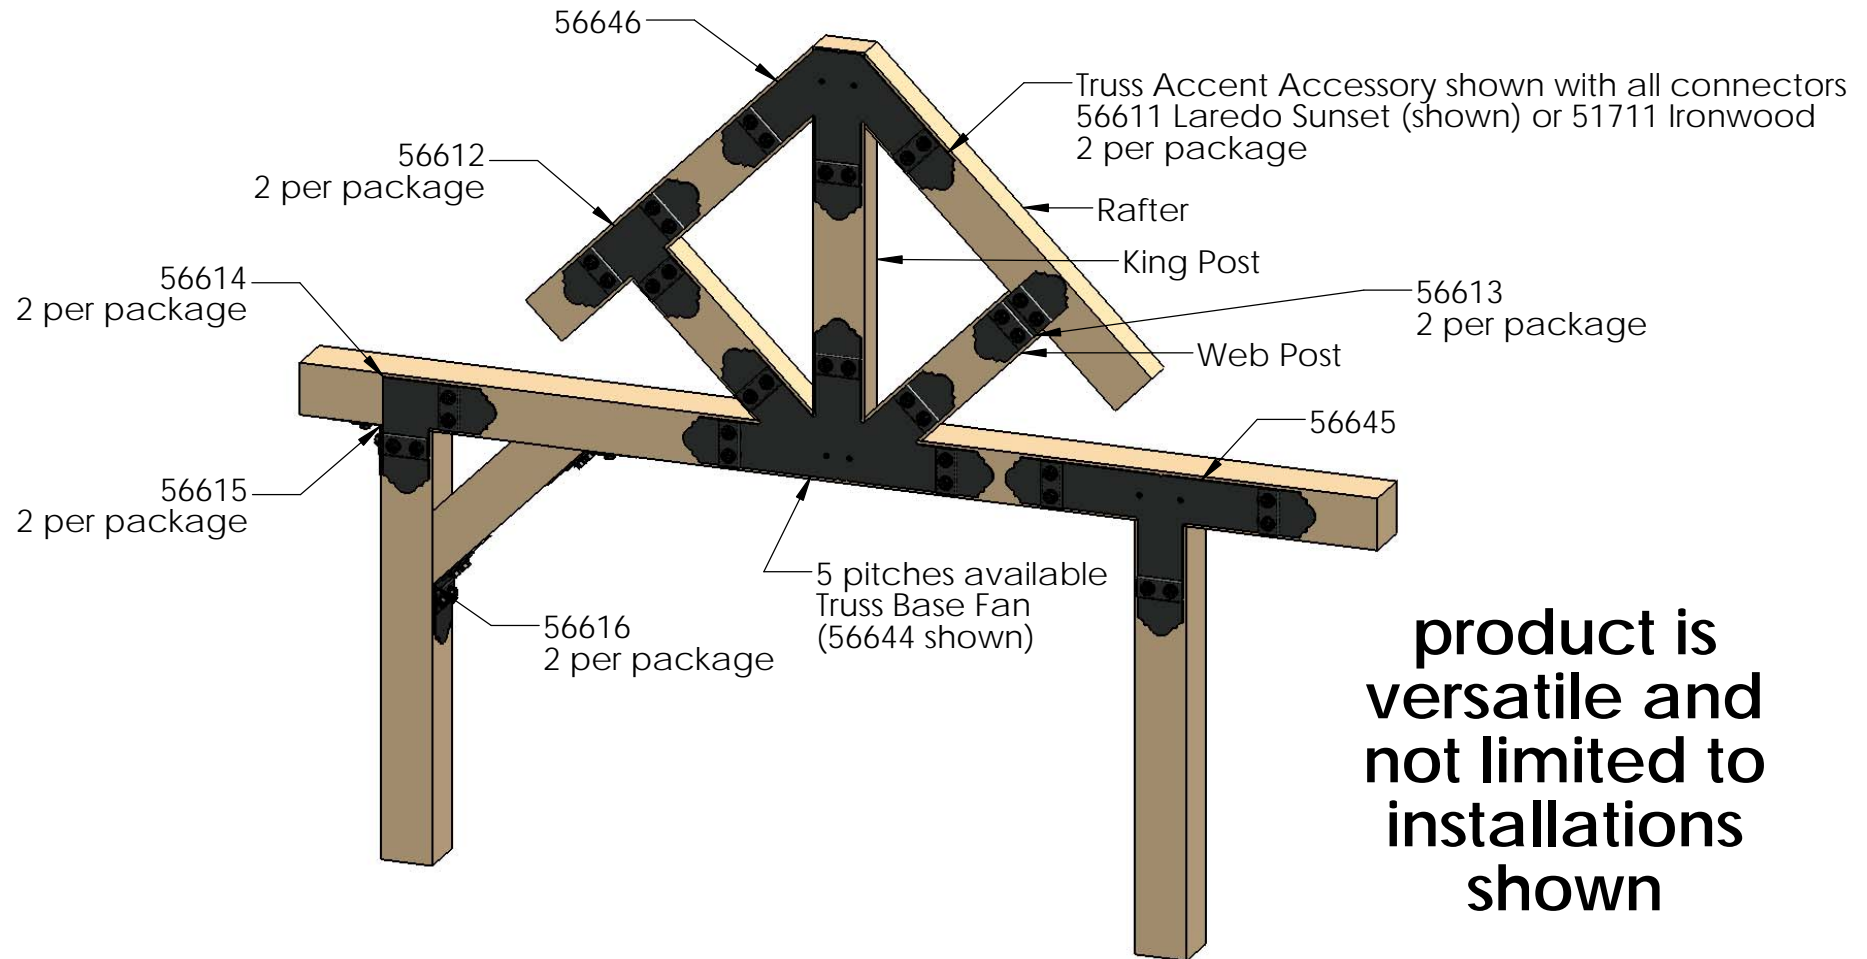

Installation Instructions, OZCO Truss System

for details on King post, Web Post & Rafter cuts and cut lengths, see the following instructions:

- Truss Base Fan Calculator
- Truss Base Fan King & Web Post Cuts
- Truss Base Fan Custom Angle

Suggested Tools (others may be required)

Installation Instructions, OZCO Truss System

OWT Timber Bolt

or

OWT Timber Screw

Timber Bolt mounting hole
Timber Screw mounting hole

Reference 56615
(all Truss connectors have both mounting holes)

Fasteners purchased separately.

Must be selected based on length and strength requirements

Fasteners

Installation Instructions, OZCO Truss System

51711
(accessory)
2 per package
used with all Truss
connectors