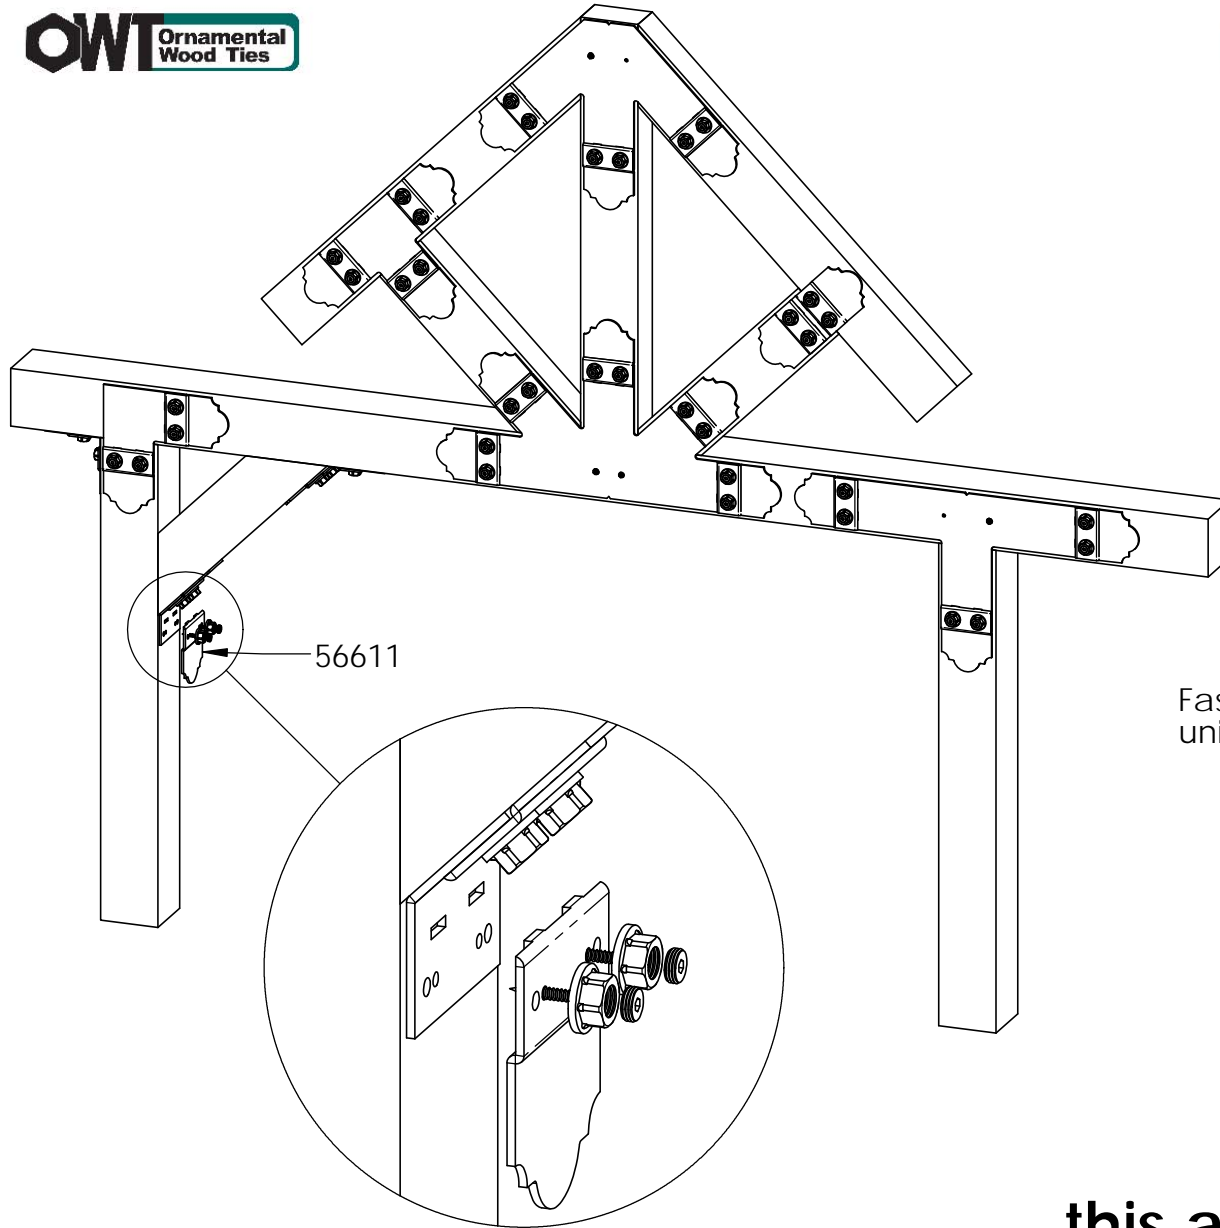

Fastener NOT included as each installation is unique depending on strength required and lumber size used

[see Fasteners page](#)

56611

Installation Instructions, OZCO Truss System

this accessory compliments all Ozco Truss connectors (shown installed on all)