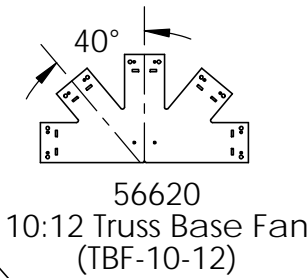

Reference 56611

see
Fasteners
page

same spacing
on other end

56615

Installation Instructions, OZCO Truss System

56616
2 per package

56616

Installation Instructions, OZCO Truss System

56612
2 per package

56612

Installation Instructions, OZCO Truss System

56613
2 per package

see
Fasteners
page

56613

Installation Instructions, OZCO Truss System

56645

Installation Instructions, OZCO Truss System

56646

56646
(shown installed inverted)

56646

Installation Instructions, OZCO Truss System

see
Fasteners
page

for details on King post, Web Post & Rafter cuts and cut lengths, see the following Ozco instructions: