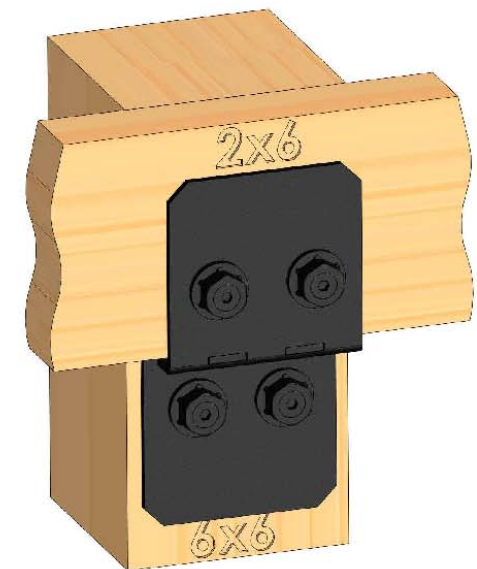

[see Fasteners page](#)

56611

Installation Instructions, OZCO Truss System

this accessory compliments all Ozco Truss connectors (shown installed on all)

Laredo Sunset & Ironwood

Laredo Sunset
(566XX series)

2 great styles
Same functionality
choose your
connection lifestyle

both styles available for
most products

Ironwood
(517XX series)

56614
2 per package

56614

Installation Instructions, OZCO Truss System

56615
2 per package