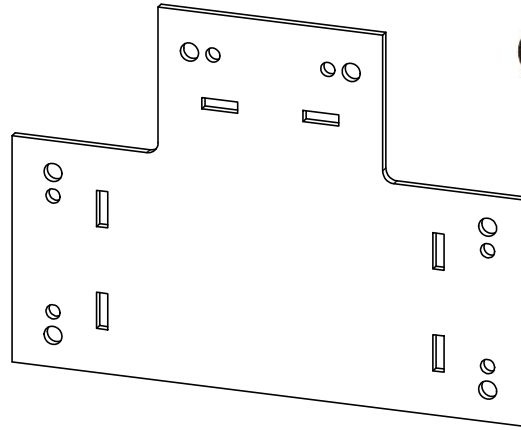

56612
2 per package