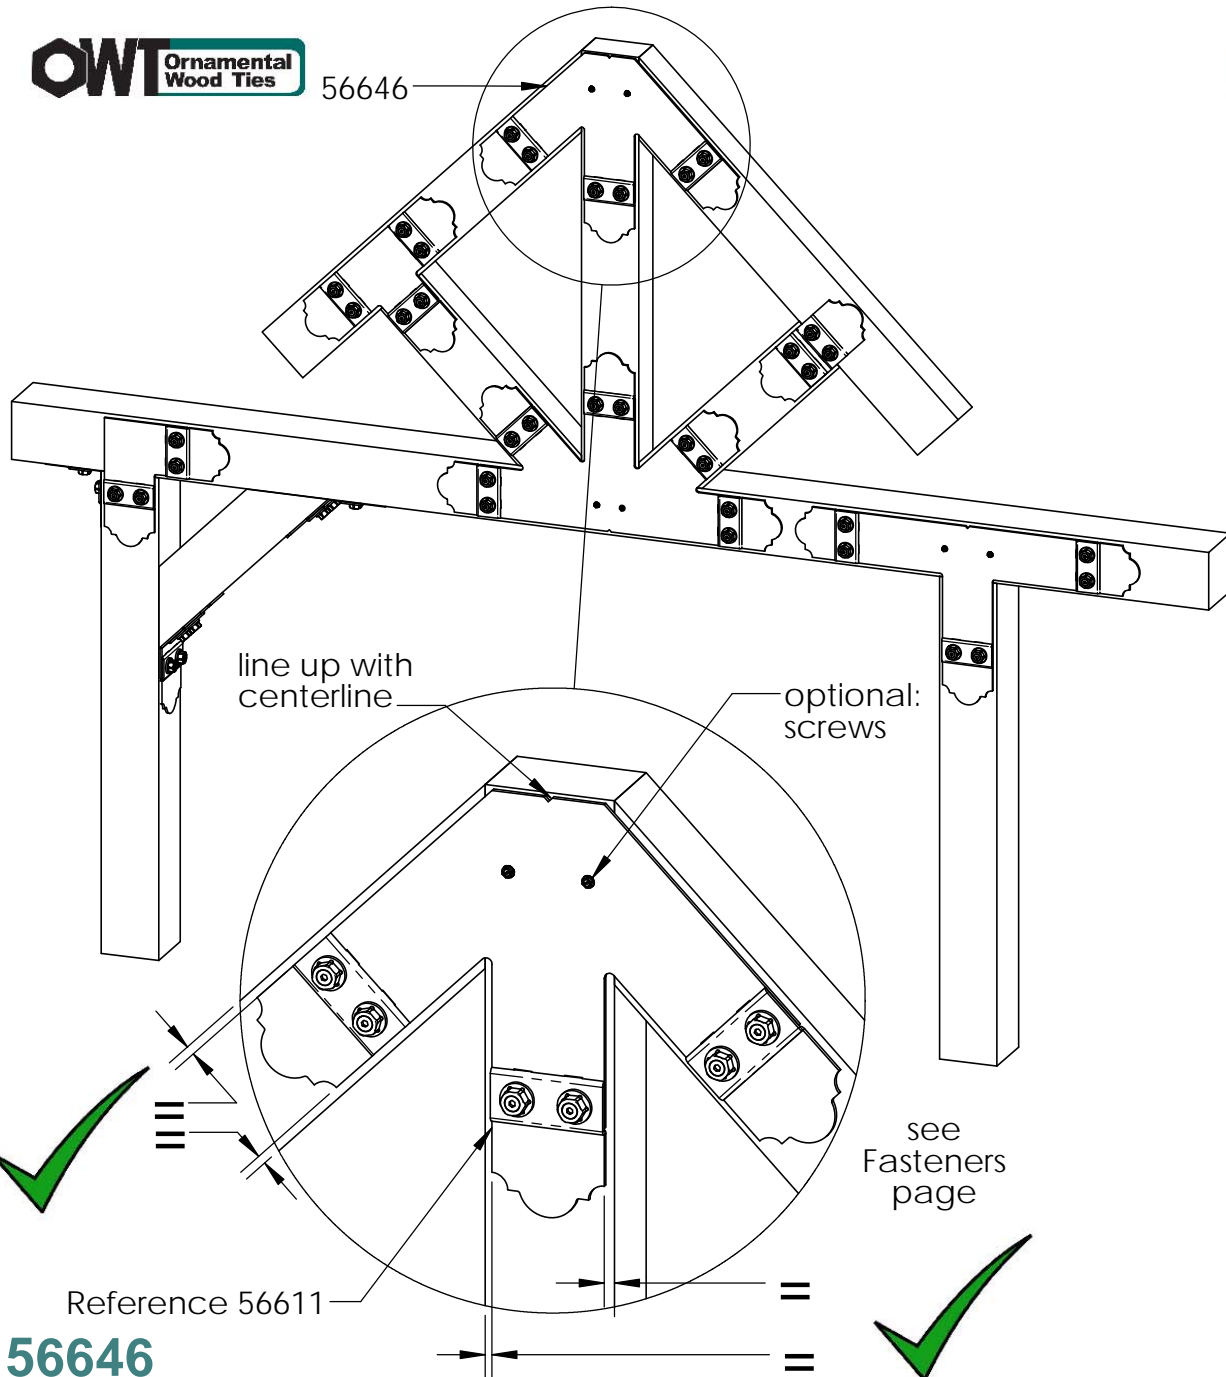

56612
2 per package

56612

Installation Instructions, OZCO Truss System

56613
2 per package

see
Fasteners
page

56613

Installation Instructions, OZCO Truss System

56645

Installation Instructions, OZCO Truss System

56646

56646
(shown installed inverted)

56646

Installation Instructions, OZCO Truss System

see
Fasteners
page

for details on King post, Web Post & Rafter cuts and cut lengths, see the following Ozco instructions: