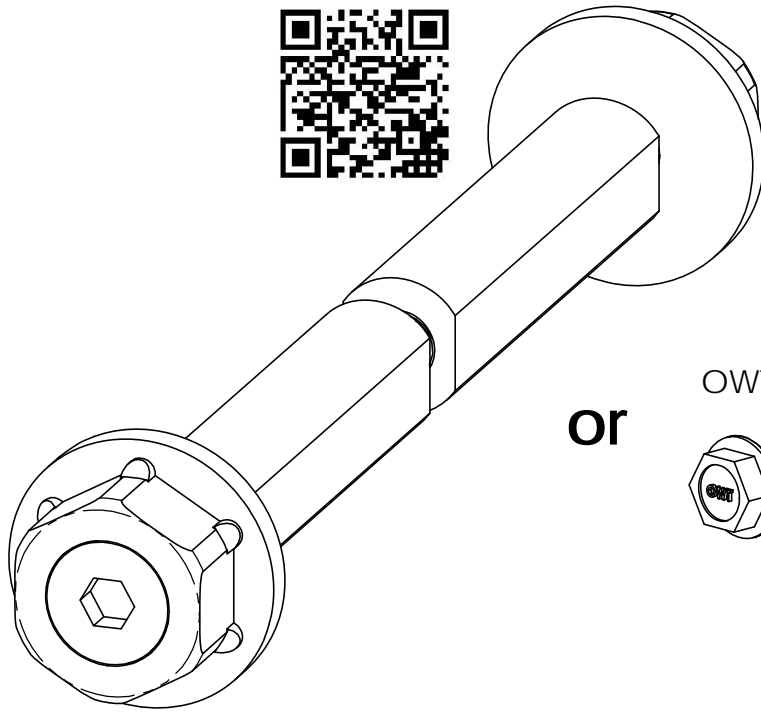

Suggested Tools (others may be required)

Installation Instructions, OZCO Truss System

OWT Timber Bolt

or

OWT Timber Screw

Timber Bolt mounting hole
Timber Screw mounting hole

Reference 56615
(all Truss connectors have both mounting holes)

Fasteners purchased separately.

Must be selected based on length and strength requirements

Fasteners

Installation Instructions, OZCO Truss System

51711
(accessory)
2 per package
used with all Truss
connectors