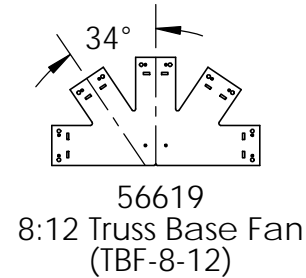

Reference 56611

see
Fasteners
page

same spacing
on other end

56615

Installation Instructions, OZCO Truss System

56616
2 per package

56616

Installation Instructions, OZCO Truss System

56612
2 per package

56612

Installation Instructions, OZCO Truss System

56613
2 per package

see
Fasteners
page

56613

Installation Instructions, OZCO Truss System

56645

Installation Instructions, OZCO Truss System

56646

56646
(shown installed inverted)

56646

Installation Instructions, OZCO Truss System

see
Fasteners
page

for details on King post, Web Post & Rafter cuts and cut lengths, see the following Ozco instructions: