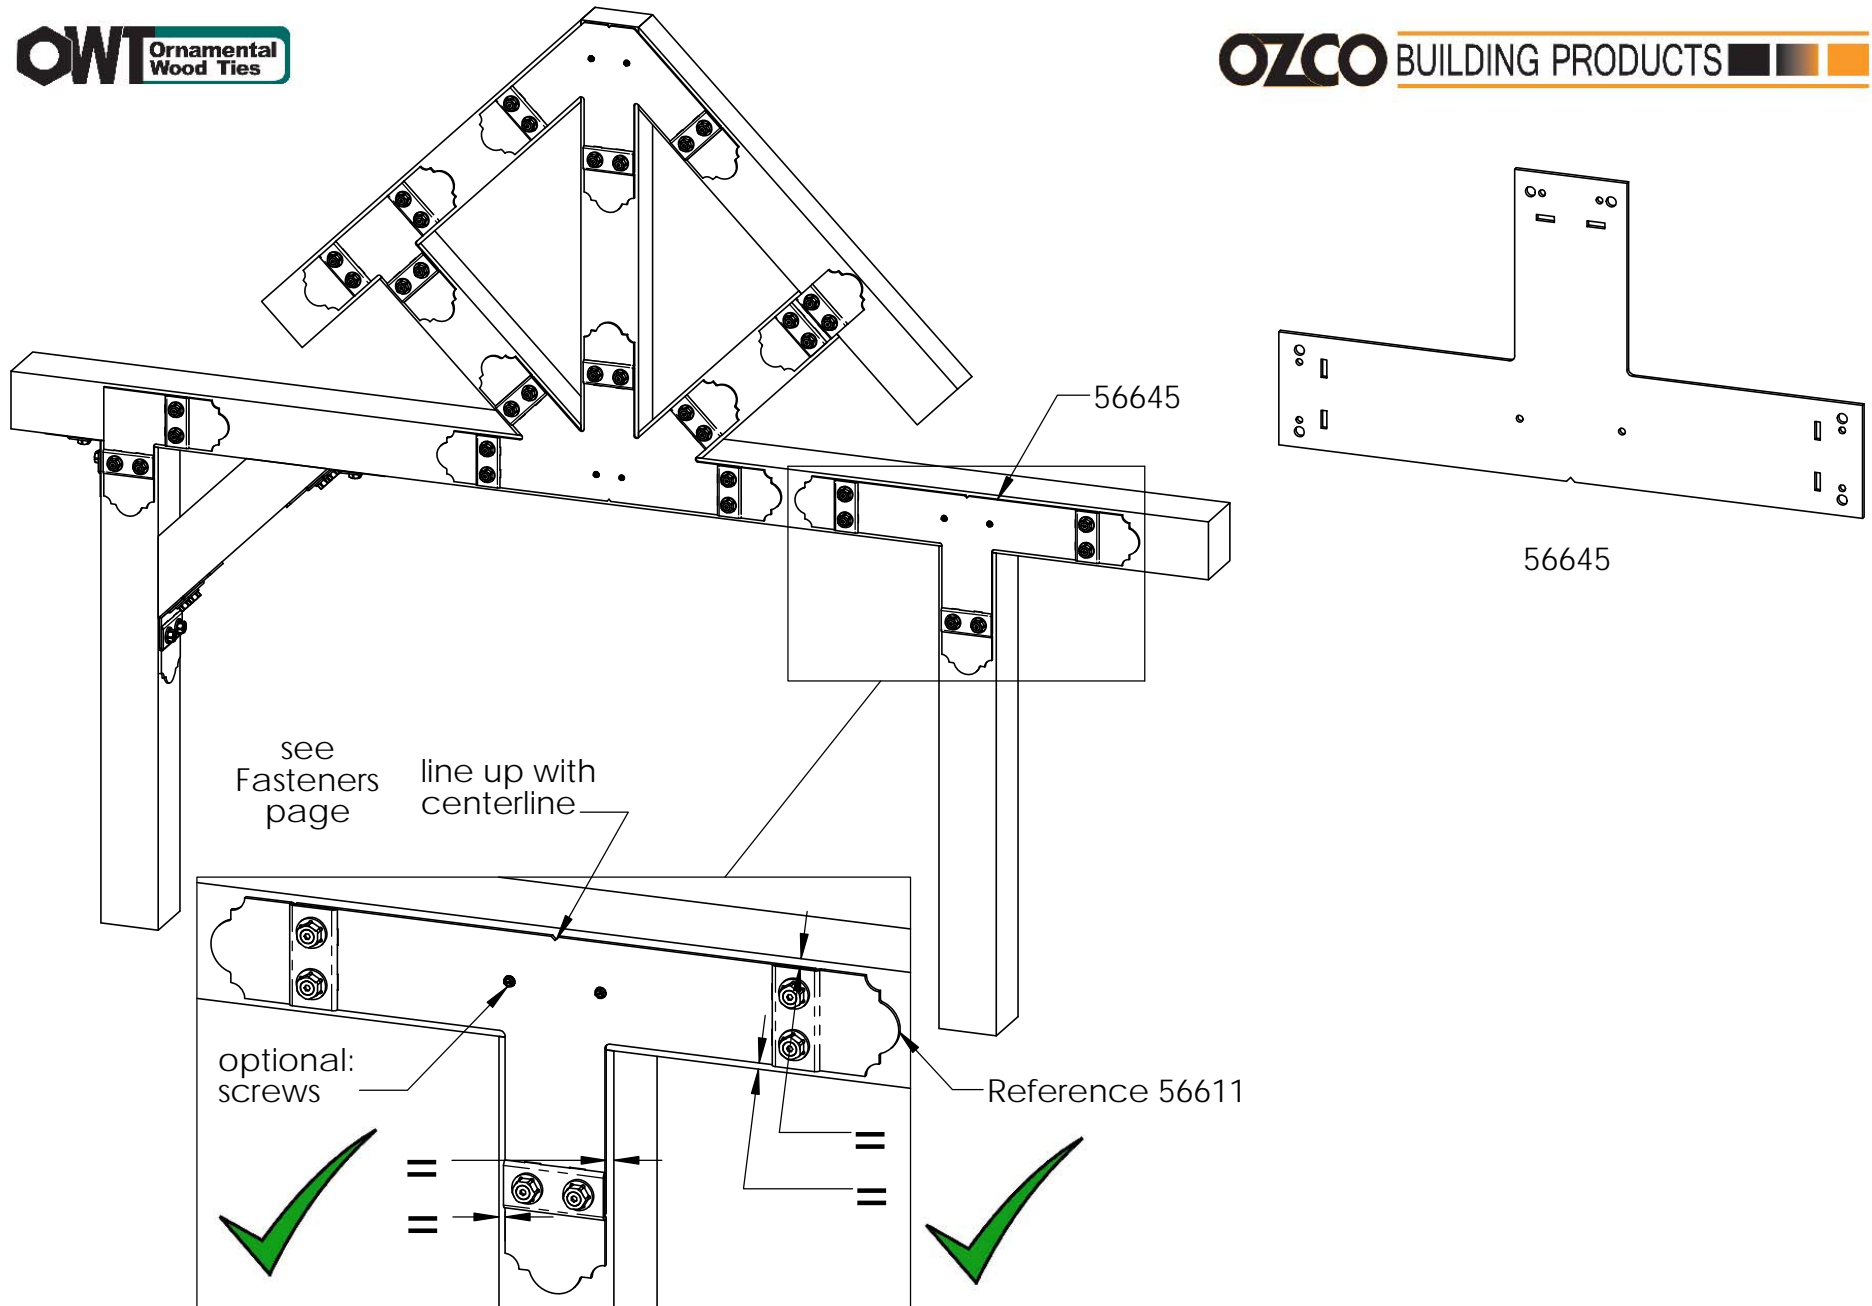

56612
2 per package

56612

Installation Instructions, OZCO Truss System

56613
2 per package

see
Fasteners
page

56613

Installation Instructions, OZCO Truss System

56645

Installation Instructions, OZCO Truss System

56646

56646
(shown installed inverted)

56646

Installation Instructions, OZCO Truss System

see
Fasteners
page

for details on King post, Web Post & Rafter cuts and cut lengths, see the following Ozco instructions: