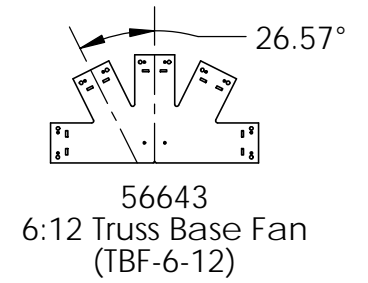

Installation Instructions, OZCO Truss System

56646

56646
(shown installed inverted)

56646

Installation Instructions, OZCO Truss System

see
Fasteners
page

for details on King post, Web Post & Rafter cuts and cut lengths, see the following Ozco instructions: