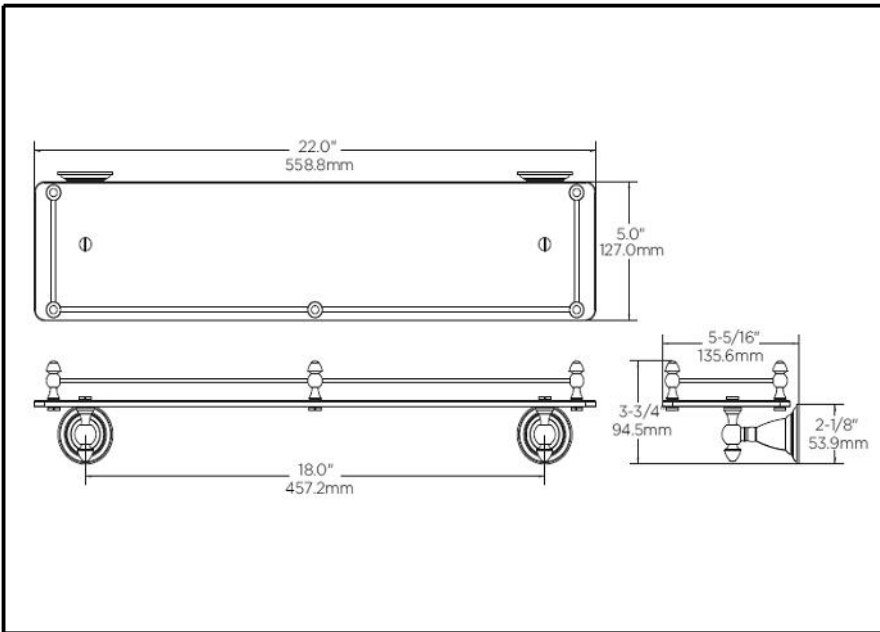

## ACCESSORIES

- Victorian™ Bath Collection
- 24" Tempered Glass Shelf with Rail

Submitted Model No.: \_\_\_\_\_

Specific Features: \_\_\_\_\_