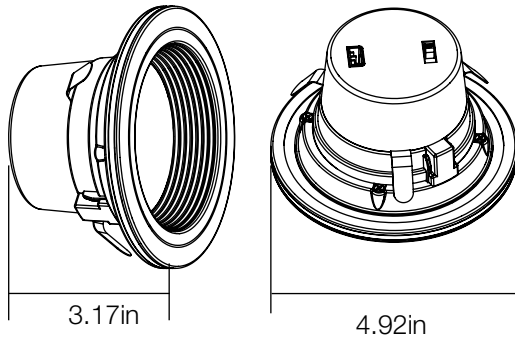

ADVANTAGES

- 65 Watt Equivalent
- 50,000 Hours of Continuous Use
- 5 Year Warranty
- Dimming to 10% Without Buzzing or Flickering
- IC Rated for Direct Contact with Insulation
- 90 CRI Provides High Color Quality
- 4 Interchangeable Trims to Choose From-Brushed Nickel, Oil Rubbed Bronze, Chrome, Rosed Gold
- Adjust Color of Light with Integrated Switch to Warm White, Soft White, Neutral White, Bright White or Daylight (2700K/3000K/3500K/4000K/5000K)

SPECIFICATIONS

Model Number	53811101
SKU	306112991
OSMID	306112991
Power	15W
AC Voltage, Frequency	120V, 60 Hz
Color Temp (nom.)	2700K/3000K/3500K/4000K/5000K
Operation Temp	-13°F ~ 113°F
CRI	90
Lumen Output (min.)	1000 lm
Dimming	YES
Lifetime Rating	L70/50000Hrs
Efficacy	66.7 lm/watt

PACKAGING

Weight (±0.5 lb)	0.53 lbs
Size (L x W x H) (±0.1 in)	4.92in x 4.92in x 3.17in
Box Dimensions	5.71in x 4.33in x 5.71in
Gross Weight	0.82 lbs
UPC	849489003559

DIMMER LIST

Dimmer Brand	Model #
Lutron	DVCL-153PR-WH
	CTCL-153PDH-WH
	MACL-153MH-WH
	P-PKG1W-WH-R
Leviton	R62-06674-P0W
	R12-06672-1LW
	R50-IPL06-10M
Eaton	AAL06-C1
	SAL06P-W-K