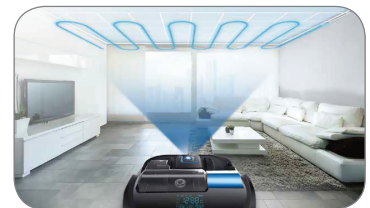

## Available Color:

Graphite Blue

More powerful suction than the leading robot vacuum brand<sup>1</sup>

Wi-Fi Connectivity - Remotely control your robot vacuum with your smartphone.

Creates an optimal cleaning path and avoids obstacles