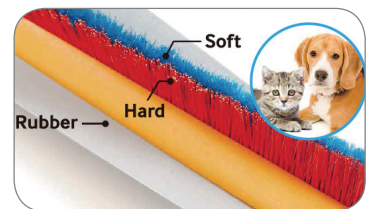

## Available Color:

Graphite Blue

More powerful suction than the leading robot vacuum brand<sup>1</sup>

Wi-Fi Connectivity - Remotely control your robot vacuum with your smartphone.

Creates an optimal cleaning path and avoids obstacles

More consistent power with less clogging<sup>2</sup>

Specially designed brush to pick up pet hair with less tangles