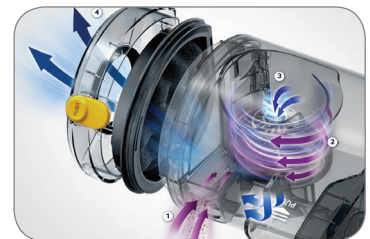

## Available Color:

Graphite Blue

More powerful suction than the leading robot vacuum brand<sup>1</sup>

Wi-Fi Connectivity - Remotely control your robot vacuum with your smartphone.

Creates an optimal cleaning path and avoids obstacles