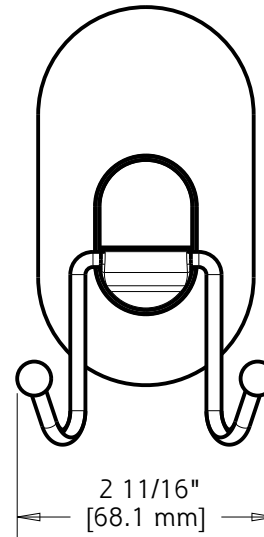

TECHNICAL DATA

Bath Storage - IncrediGrip™

DOUBLE PRONG ROBE HOOK

MATERIALS: Hook - Steel

INSTALLATION: Do not position the IncrediGrip™ pads across any tile grout lines or other surface feature that could interfere with application. Clean surface areas where IncrediGrip™ pads will be installed with the provided Isopropyl Rubbing Alcohol pad or Windex® Original Glass Cleaner and a clean, lint free cloth. Firmly press on IncrediGrip™ pads and smooth the air bubbles out. Work from center towards the outer edges of the pads.

SPECIFICATION: Surface mounted Double Prong Robe Hook shall be model _____
(fill in model number) by Liberty Hardware Manufacturing Corporation.

FranklinBrass®
A Liberty Hardware Brand