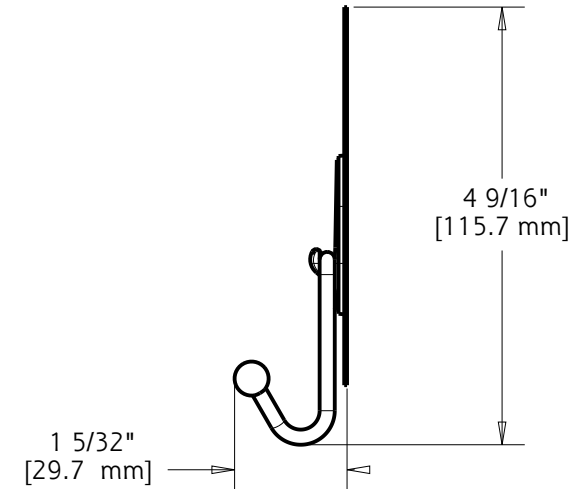

TECHNICAL DATA

Bath Storage - IncrediGrip™

DOUBLE PRONG ROBE HOOK

MATERIALS: Hook - Steel

INSTALLATION: Do not position the IncrediGrip™ pads across any tile grout lines or other surface feature that could interfere with application. Clean surface areas where IncrediGrip™ pads will be installed with the provided Isopropyl Rubbing Alcohol pad or Windex® Original Glass Cleaner and a clean, lint free cloth. Firmly press on IncrediGrip™ pads and smooth the air bubbles out. Work from center towards the outer edges of the pads.

SPECIFICATION: Surface mounted Double Prong Robe Hook shall be model _____
(fill in model number) by Liberty Hardware Manufacturing Corporation.

FranklinBrass®
A Liberty Hardware Brand