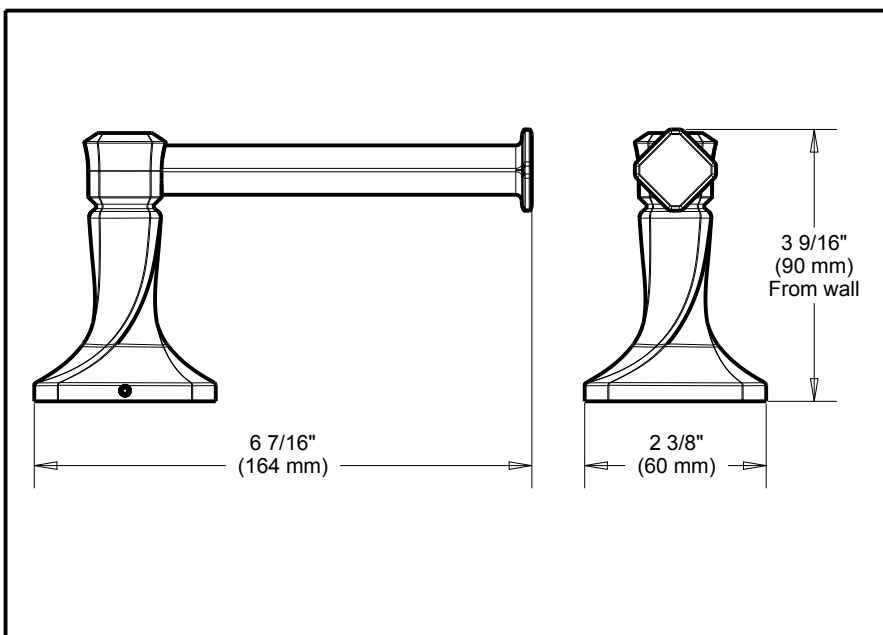

ACCESSORIES

- Napier™ Bath Collection
- Single Arm TPH

Submitted Model No.: _____

Specific Features: _____

STANDARD SPECIFICATIONS:

- Wood blocking is preferable behind all wall surfaces. If wood blocking is not available, the following fasteners are suggested: Tile/Masonry-Plastic or lead Anchors Plaster/drywall-Toggle bolts.
- Mounting hardware and mounting template included with product.