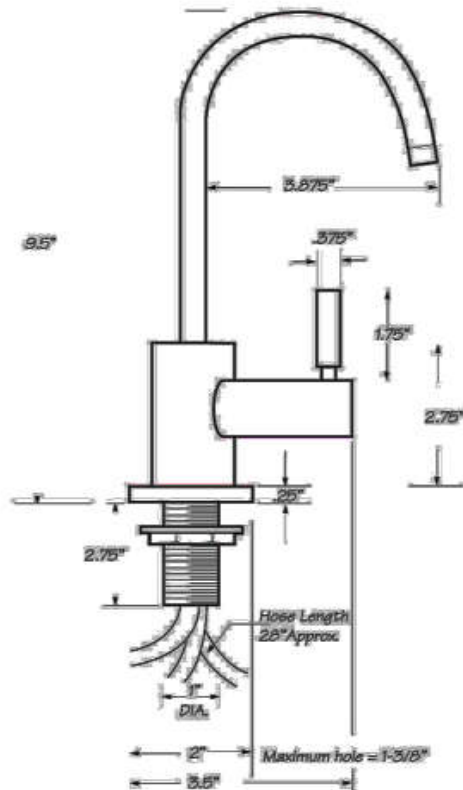

SINGLE HANDLE HOT WATER DISPENSER

Cat. No.
17231

Features:

- ▶ Hot water only
- ▶ Single handle operation
- ▶ Insulated spout for safety
- ▶ Self closing hot valve for safety
- ▶ Solid brass construction
- ▶ Includes heating tank
- ▶ 5/8 gallon stainless steel dispenser
- ▶ Up to 60 cups of water per hour at 190°
- ▶ IAPMO tested and approved
- ▶ Available in 5 Finishes

Finishes:

CP Polished Chrome
BN Brushed Nickel
SS Stainless Steel

PN Polished Nickel
ORB Oil Rubbed Bronze

To be used with accompanying heating tank only.

Not for reverse osmosis filtration applications.

Dimensions and specifications subject to change without notice.