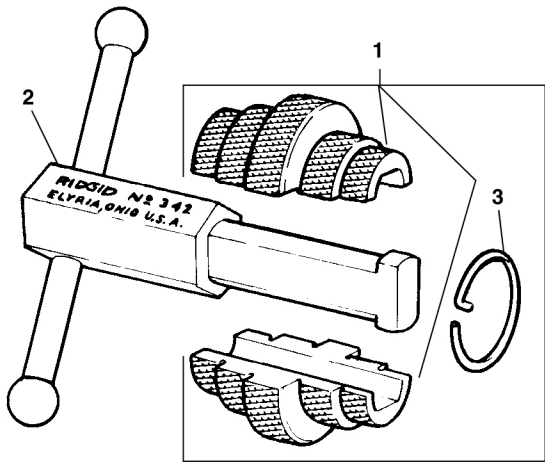

# No. 342 Internal Wrench

Capacity: 1" through 2"

<b>Ref. No.</b>	<b>Catalog No.</b>	<b>Description</b>
—	31405	342 Internal Wrench
1	32795	Jaw (1 Set)
2	32790	Handle and Body Assembly
3	32800	Retainer Spring Ring