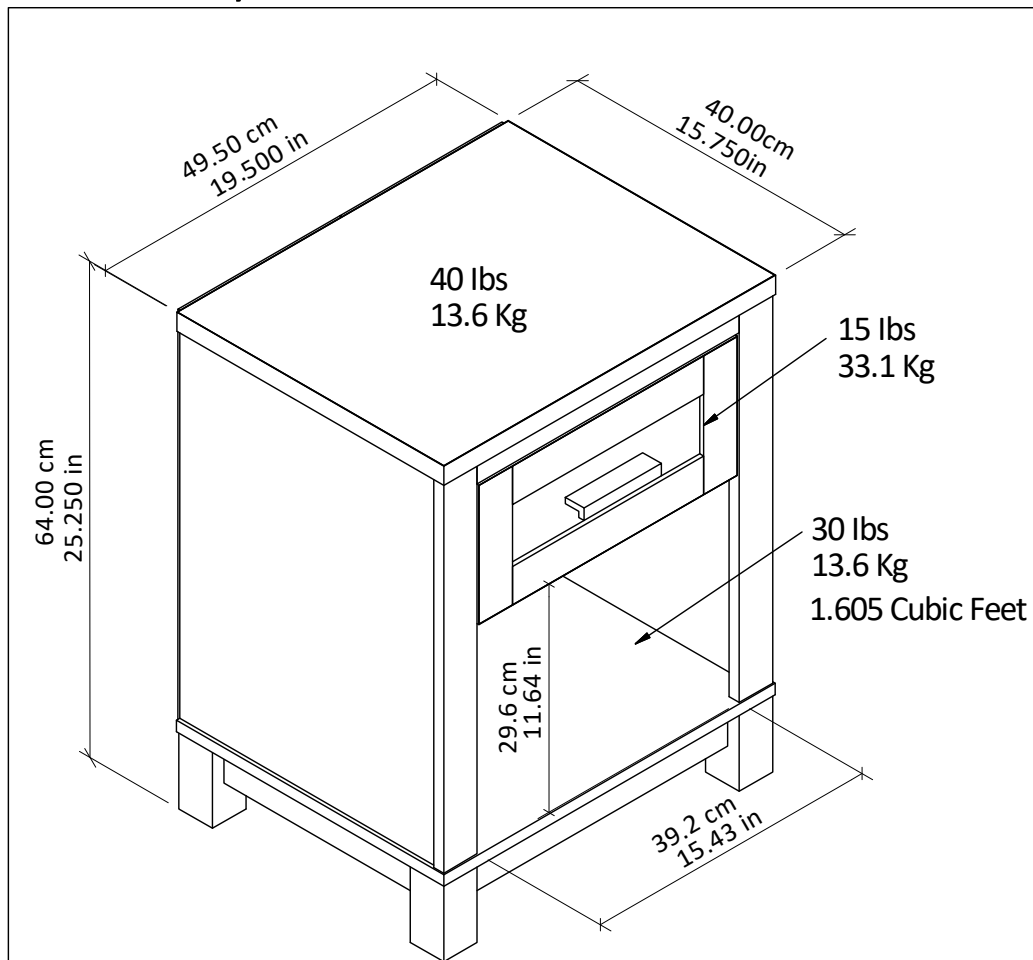

# 5989096COM / 5989196COM - Carver Nightstand

Finish: Gray / Black

Wood Breakdown: 96%  
Total storage: 2.107 Cubic Feet

Overall Product Size:  
19.500in (W) x 15.750in (D) x 25.250in (H)  
49.50cm (W) x 40.00cm (D) x 64.00cm (H)

Maximum Weight Capacities  
Unit Weight: 34.10 lbs (15.50 kg)