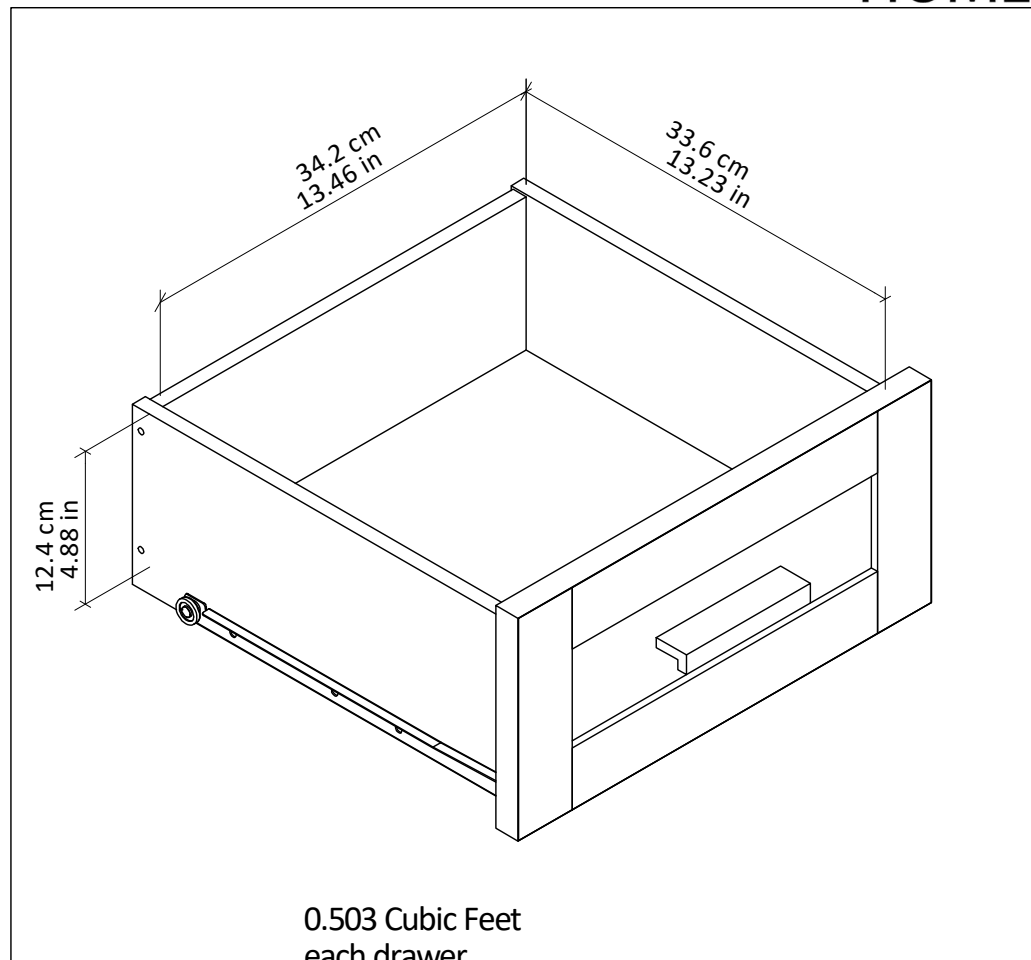

# 5989096COM / 5989196COM - Carver Nightstand

Finish: Gray / Black

Wood Breakdown: 96%  
Total storage: 2.107 Cubic Feet

Overall Product Size:  
19.500in (W) x 15.750in (D) x 25.250in (H)  
49.50cm (W) x 40.00cm (D) x 64.00cm (H)

Maximum Weight Capacities  
Unit Weight: 34.10 lbs (15.50 kg)