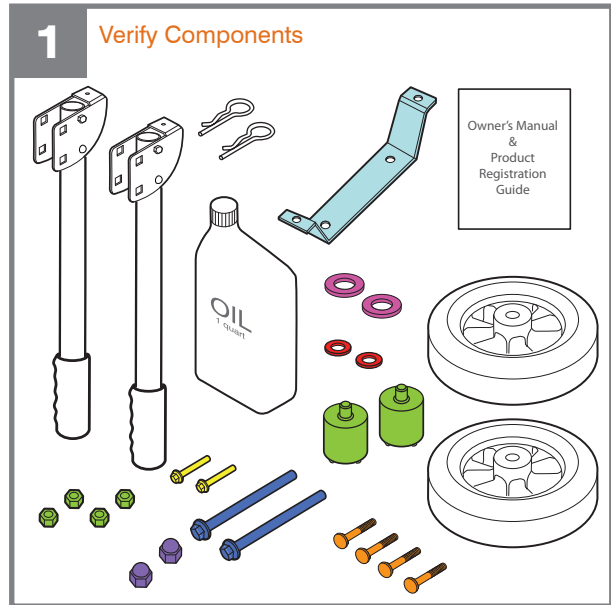

Quick SETUP Guide

Assembling Your Generator

Quick START UP Guide

Starting Your Generator

Model #s: 5622-0, 5736-0, 5623-0, 5698-0, 5737-0, 5700-0, 5698-0, 5738-0, 5690-0

1 **NOTICE!**
This quick start guide is not meant to replace the owner's manual that was shipped with this unit. For complete safety, operating and maintenance instructions, read the owner's manual completely BEFORE using this equipment.