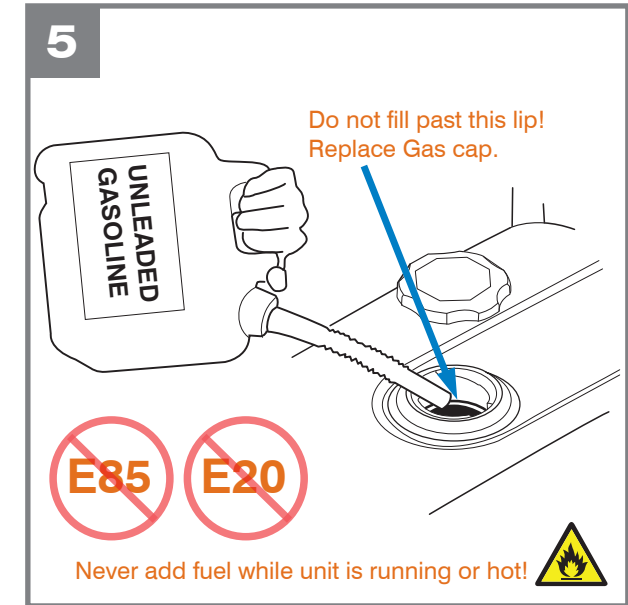

Quick SETUP Guide

Assembling Your Generator

Quick START UP Guide

Starting Your Generator

Model #s: 5622-0, 5736-0, 5623-0, 5698-0, 5737-0, 5700-0, 5698-0, 5738-0, 5690-0

1 **NOTICE!**
This quick start guide is not meant to replace the owner's manual that was shipped with this unit. For complete safety, operating and maintenance instructions, read the owner's manual completely BEFORE using this equipment.