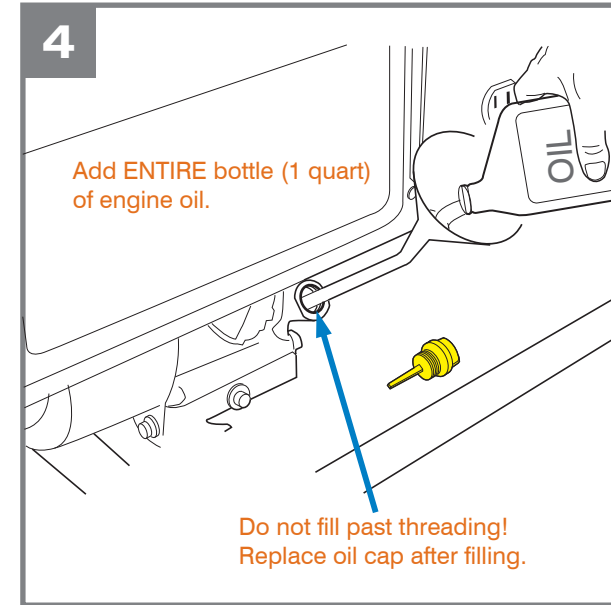

Quick SETUP Guide

Assembling Your Generator

Quick START UP Guide

Starting Your Generator

Model #s: 5622-0, 5736-0, 5623-0, 5698-0, 5737-0, 5700-0, 5698-0, 5738-0, 5690-0

1 **NOTICE!**
This quick start guide is not meant to replace the owner's manual that was shipped with this unit. For complete safety, operating and maintenance instructions, read the owner's manual completely BEFORE using this equipment.