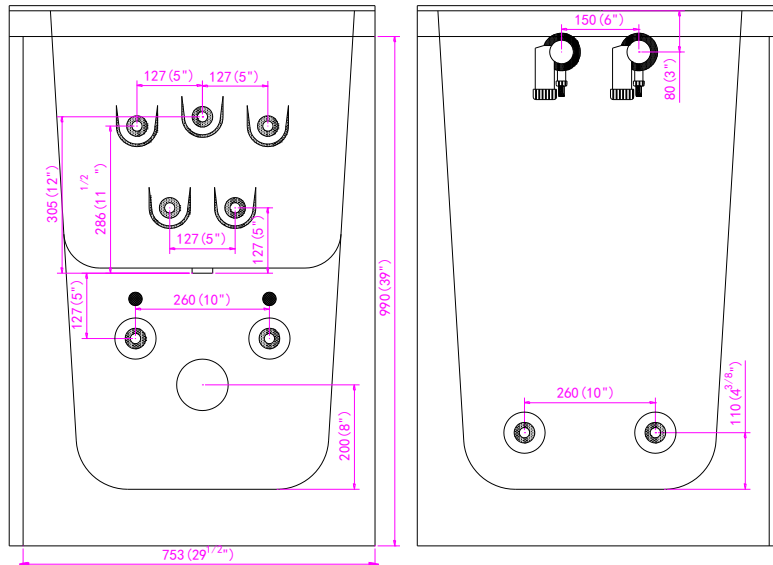

Monaco Hydro+Microbubble+Heat Massage Walk In Bathtub

Disclaimer:

In an effort to continually improve our product, specifications and configurations are subject to change without notice. Before ordering or installing, consider future access to essential equipment.