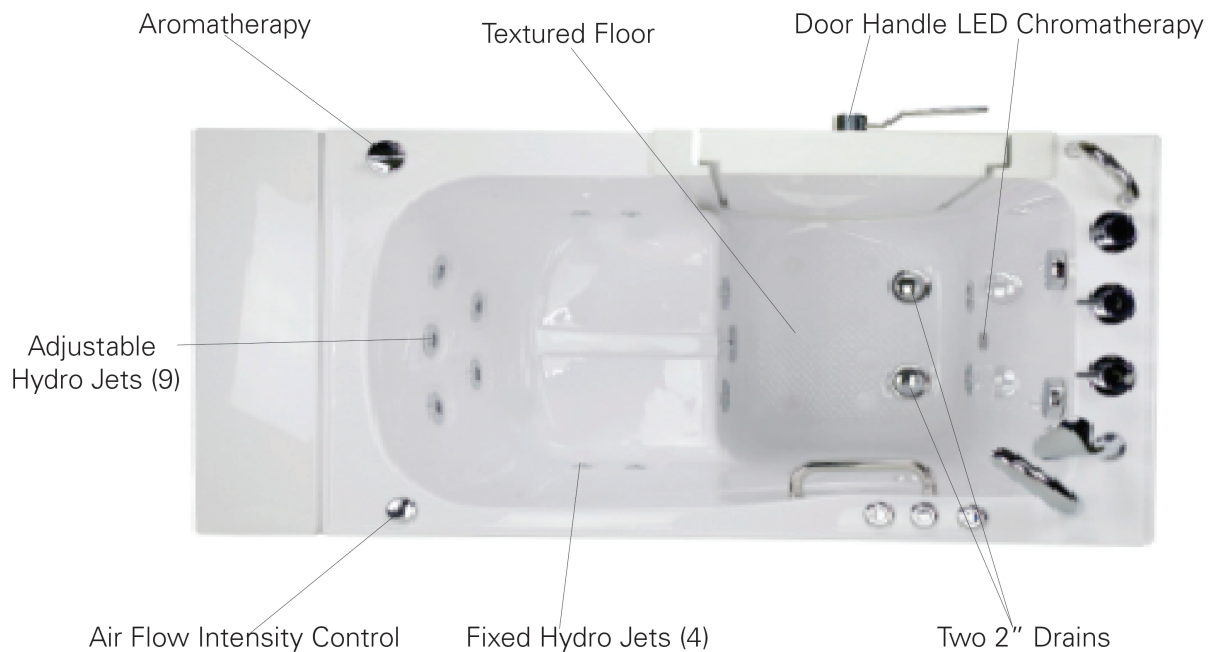

Monaco Hydro+Microbubble+Heat Massage Walk In Bathtub