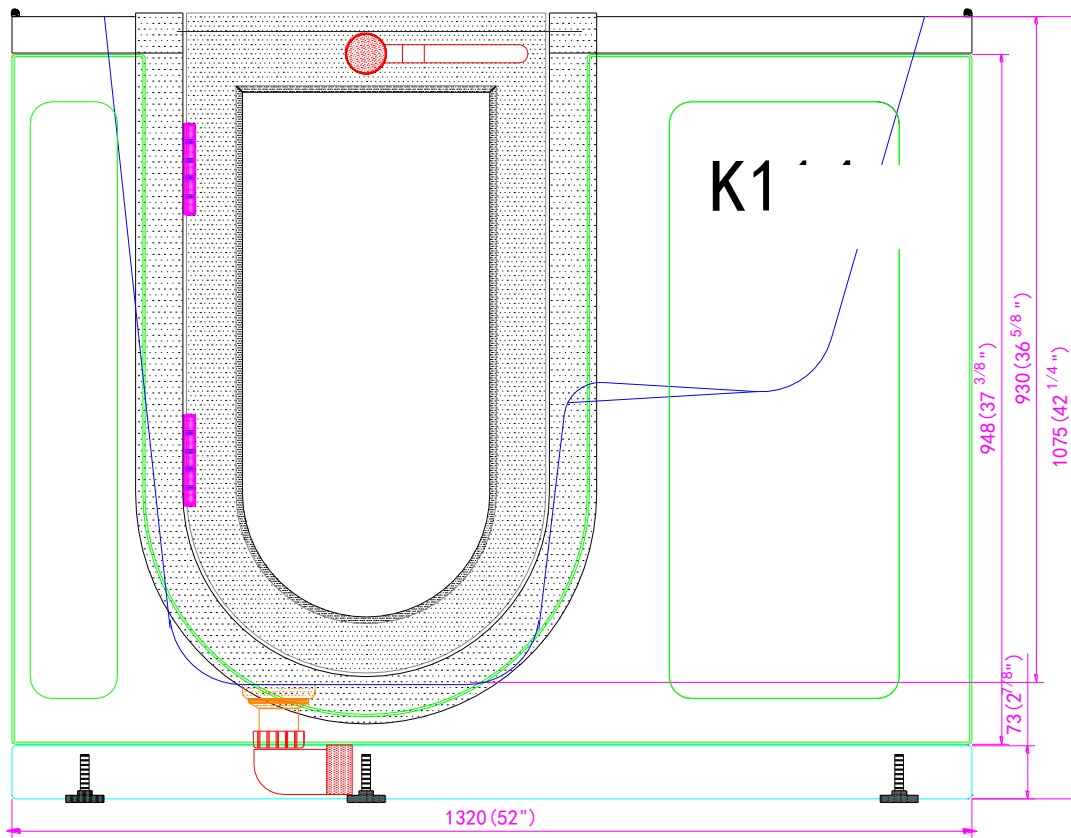

Monaco Hydro+Microbubble+Heat Massage Walk In Bathtub

Disclaimer:

In an effort to continually improve our product, specifications and configurations are subject to change without notice. Before ordering or installing, consider future access to essential equipment.