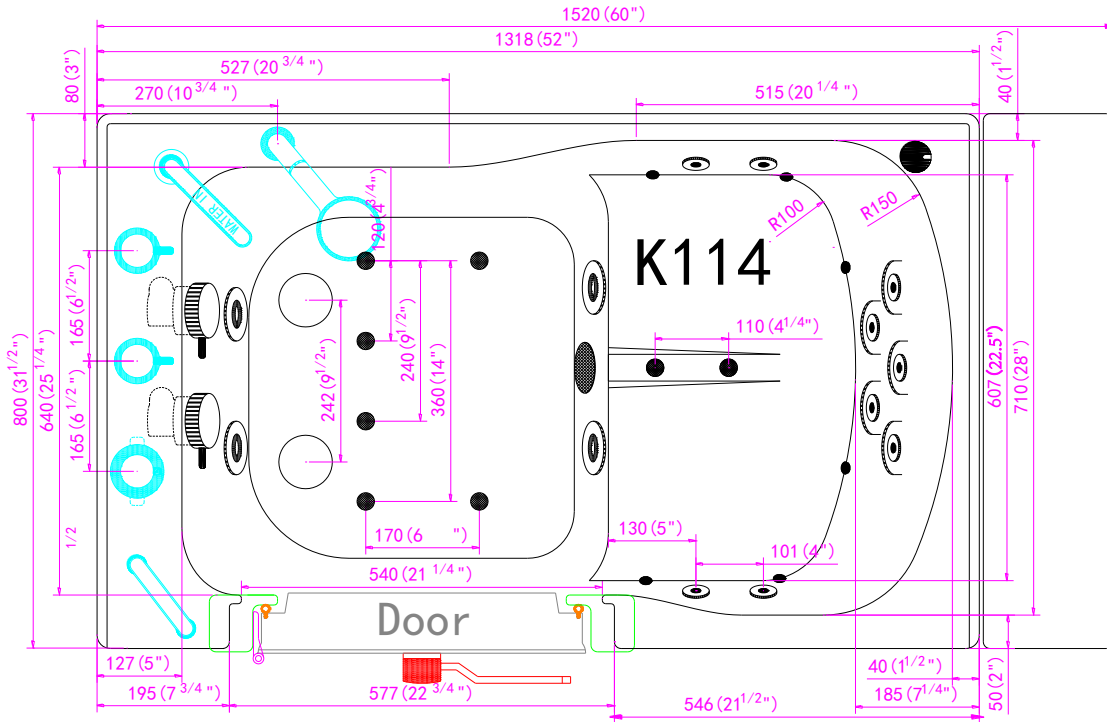

Monaco Hydro+Microbubble+Heat Massage Walk In Bathtub

Disclaimer:

In an effort to continually improve our product, specifications and configurations are subject to change without notice. Before ordering or installing, consider future access to essential equipment.