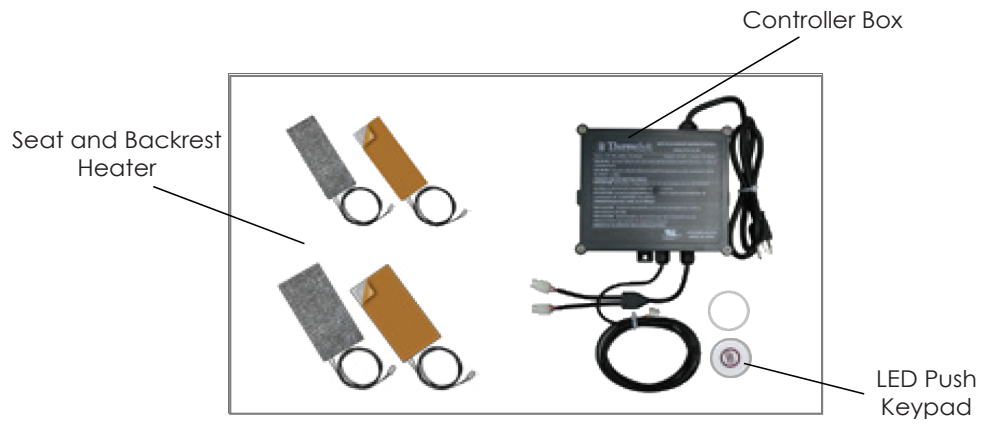

Monaco Hydro+Microbubble+Heat Massage Walk In Bathtub

Disclaimer:

In an effort to continually improve our product, specifications and configurations are subject to change without notice. Before ordering or installing, consider future access to essential equipment.