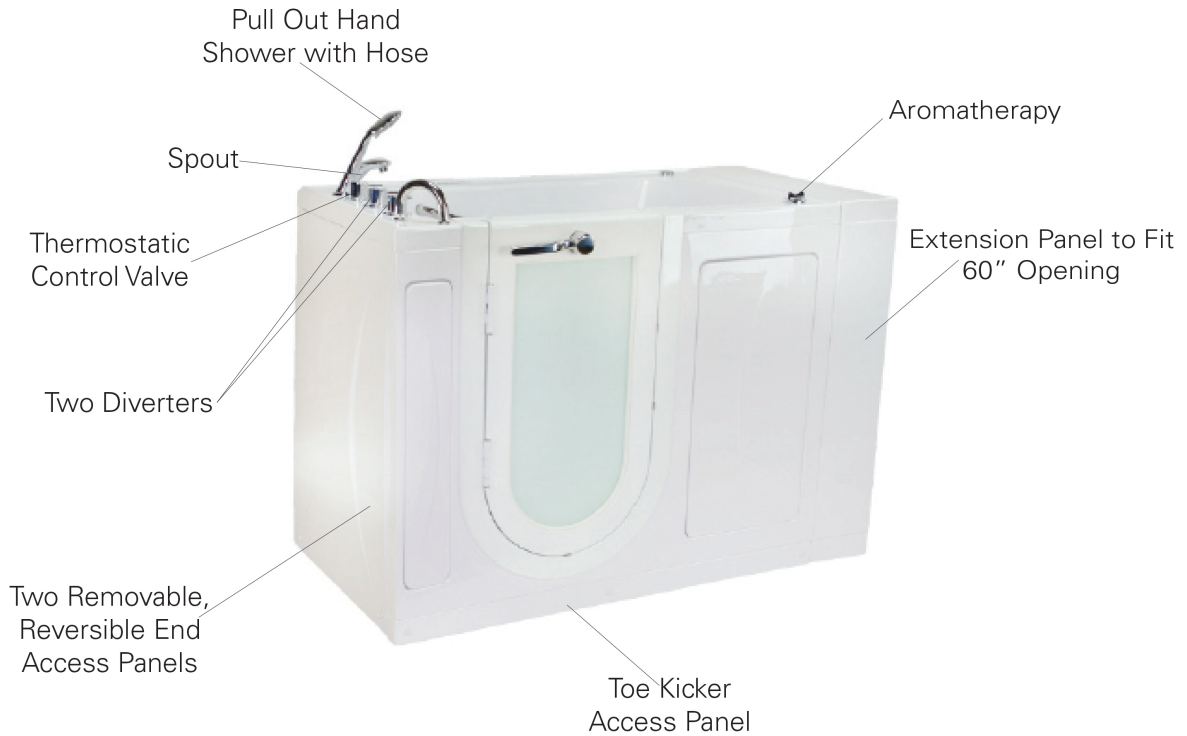

Monaco Hydro+Microbubble+Heat Massage Walk In Bathtub