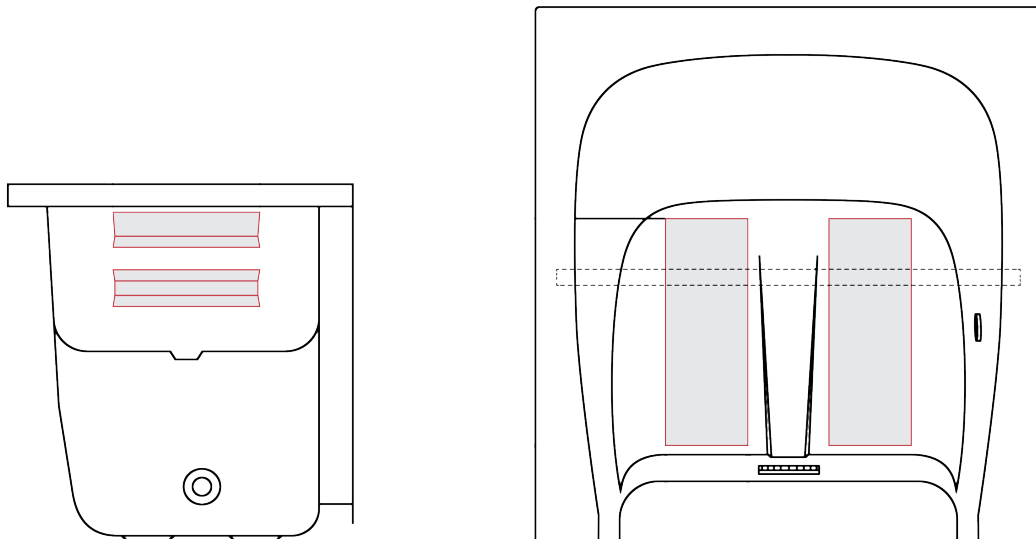

Monaco Hydro+Microbubble+Heat Massage Walk In Bathtub

Disclaimer:

In an effort to continually improve our product, specifications and configurations are subject to change without notice. Before ordering or installing, consider future access to essential equipment.