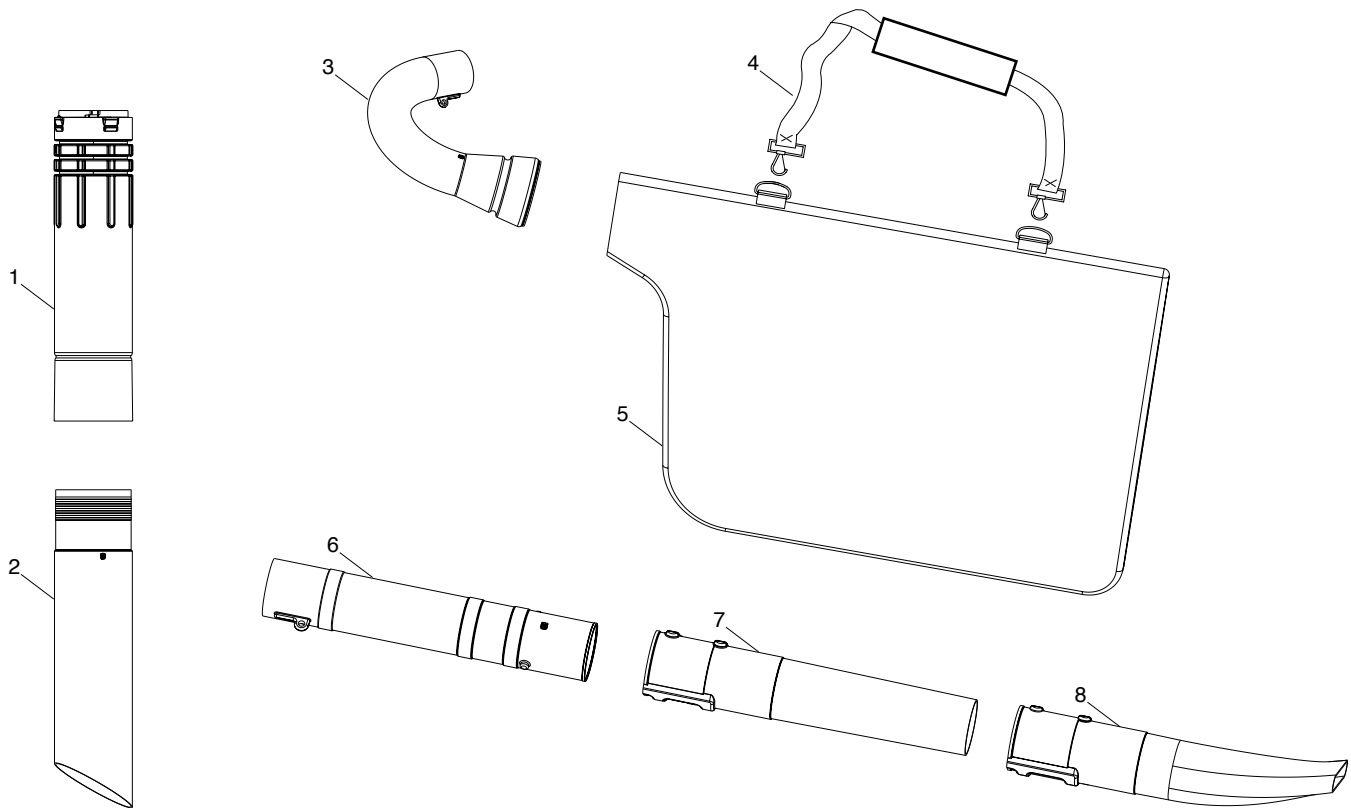

Parts List No. 545164349		Jonsered PARTS LIST	MODEL BV2126
Date 11/20/07	NEW		Page: 3
NOTE : Illustration may differ from actual model due to design changes.			

⚠ WARNING

All repairs, adjustments and maintenance not described in the Operator's Manual must be performed by Qualified Service Personnel.

Ref.	Part No.	Description
1.	545131202	Assy - Upper vac tube
2.	545119603	Tube - Lower vac
3.	545119702	Tube - Elbow
4.	545132901	Strap - Carrying
5.	545119801	Vac bag
6.	545140202	Assy - Tube - Upper Blower w/barrier
7.	545118002	Tube - Lower blower (round)
8.	545119502	Tube - Lower blower (flare)

✓ = New Part Number For This IPL

★ = Refer to the Service Reference Indicated for more information.(Located at the END of the IPL)