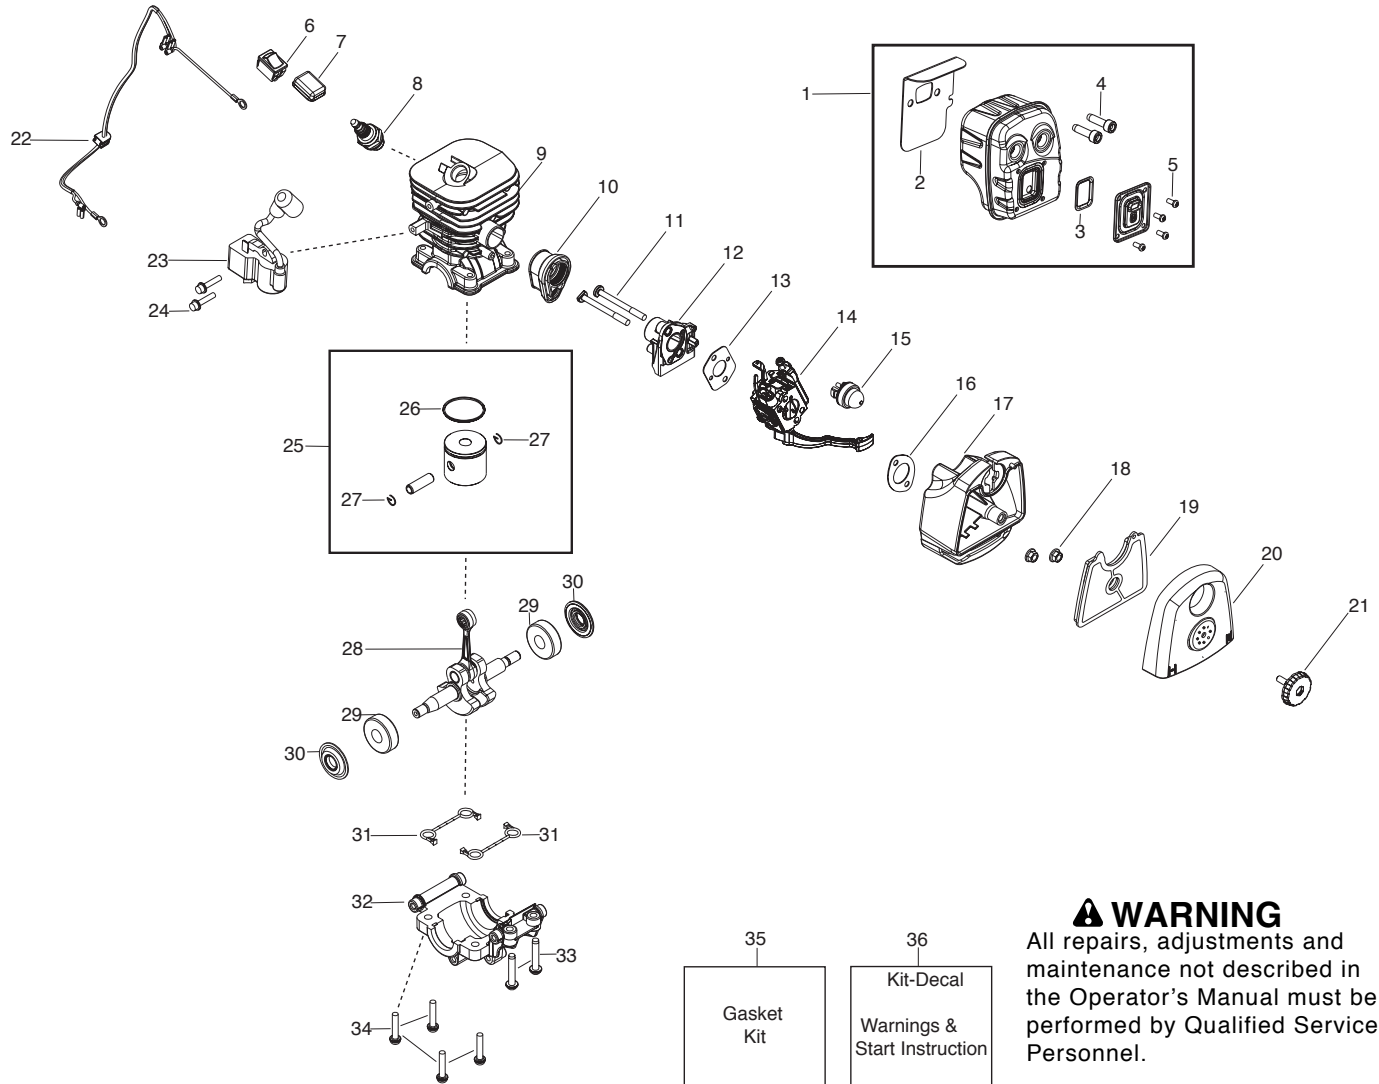

Ref.	Part No.	Description	Ref.	Part No.	Description
1.	545081817	Kit - Rope	29.	545108902	Assy - Fuel tank (Incl. 25,26,27,28)
2.	545043205	Handle - Starter	30.	530015814	Screw
3.	530015814	Screw	31.	545132801	Scroll - Flywheel
4.	545008020	Kit - Cruise control (Incl. 5,6,7)	32.	530015814	Screw
5.	530015147	Washer - Wave	33.	530015810	Screw
6.	545111501	Ratchet - Cruise control	34.	545088801	Assy - Flywheel
7.	530015814	Screw	35.	530015828	Washer
8.	545119003	Handle - Assist	36.	530016134	Nut - Flywheel
9.	545157902	Assy. - Muffler guard	37.	545108804	Cover - Motor housing
10.	545003502	Screw - Blower tube	38.	545112801	Screw
11.	545111301	Wire - Linkage	39.	545089001	Hub
12.	545111602	Trigger - Throttle	40.	545115901	Spring - EPS2
13.	545131701	Wire - Handle ground	41.	545006084	Kit - Starter (Incl. 38,39,40)
14.	545131301	Impeller	42.	530042095	Spring - Starter
15.	530015197	Nut - Blower tube	43.	545111802	Housing - Starter Cover
16.	545111101	Spring - Vac door	44.	530015810	Screw
17.	545111203	Cover - Vac door			
18.	530015814	Screw			
19.	545113004	Assy - Outer scroll (Incl. 16,17)			
20.	545147101	Nut - Impeller			
21.	545139401	Blade - Mulch			
22.	545164501	Washer - Impeller			
23.	530016445	Screw			
24.	545110004	Scroll - Inner			
25.	530047721	Bulb - Purge			
26.	545081841	Kit - Fuel line grommet (Incl. 25,28)			
27.	545073101	Assy - Fuel cap with retainer			
28.	530095646	Assy - Fuel pickup			

✓ = New Part Number For This IPL

★ = Refer to the Service Reference Indicated for more information.(Located at the END of the IPL)

<b>Parts List No.</b> 545164349		<b>Jonsered</b> PARTS LIST	<b>MODEL</b> BV2126
<b>Date</b> 11/20/07	<b>NEW</b>		<b>NOTE</b> : Illustration may differ from actual model due to design changes.