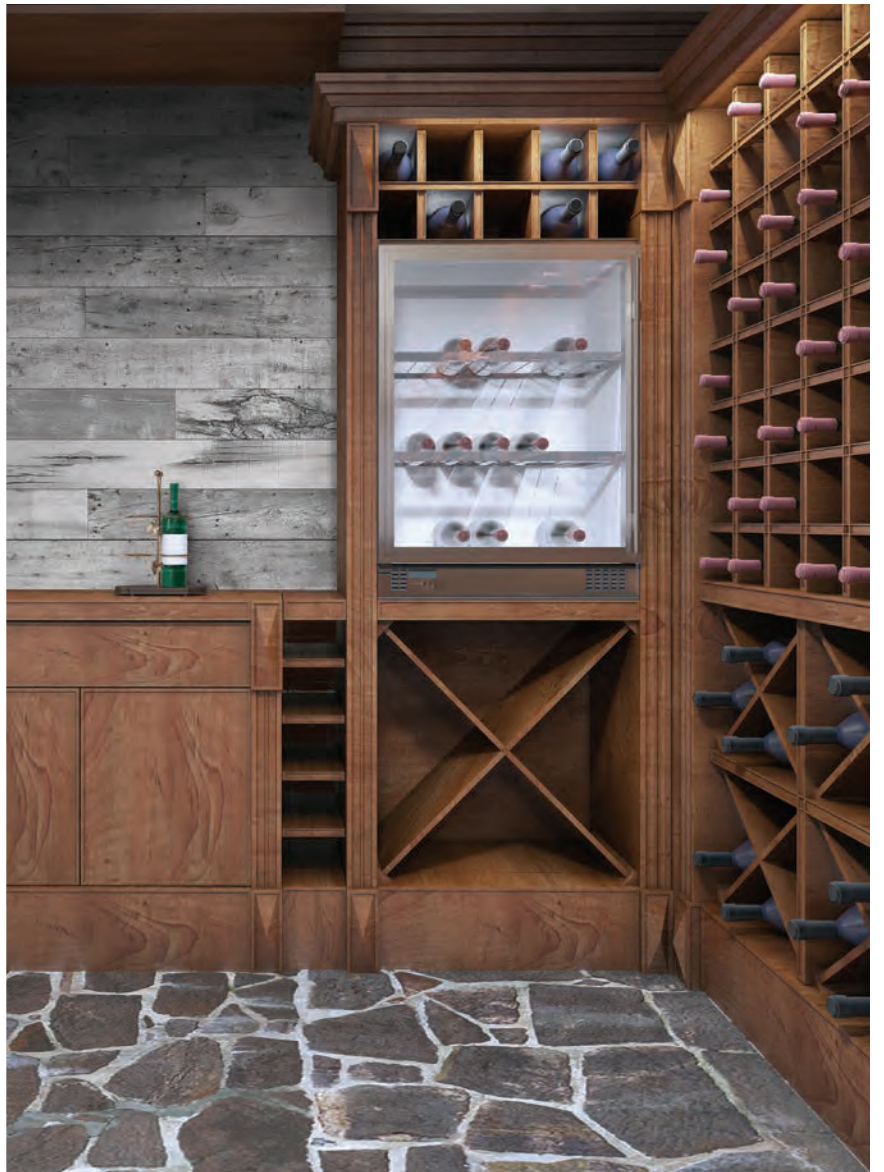

**CREATIVITY**

MOUNTAIN MUSIC

A grayscale photograph of a wooden door with a padlock, a guitar leaning against it, and a shadow of a person on the right. The text "ADD TEXTURE" is overlaid in a black-bordered box in the center.

**ADD TEXTURE**

URBAN COWBOY

A vintage microphone is shown in sharp focus on the left side of the image. In the background, another vintage microphone is visible but heavily blurred. The background also features faint, diagonal lines. In the center, the words "FIND HARMONY" are written in a bold, serif font, enclosed within a thin black rectangular border.

# RUSTIC CHARM

CLASSIC COUNTRY

**WASHABLE**

URBAN COWBOY

**RE [IMAGINE]**

**HOME**

MOUNTAIN MUSIC

A grayscale photograph of a person from the waist down, wearing a white button-down shirt and dark pants, sitting on a wooden floor and playing a keyboard instrument. The person's hands are positioned on the keys. A text box is overlaid on the image.

**CREATE RHYTHM**

CLASSIC COUNTRY

**INCREASED**

**SOUND INSULATION**

MOUNTAIN MUSIC

**CELEBRATE HOME**

URBAN COWBOY

A black and white photograph of a baby's feet and hands, with the text 'FAMILY-FRIENDLY' overlaid in a semi-transparent box.