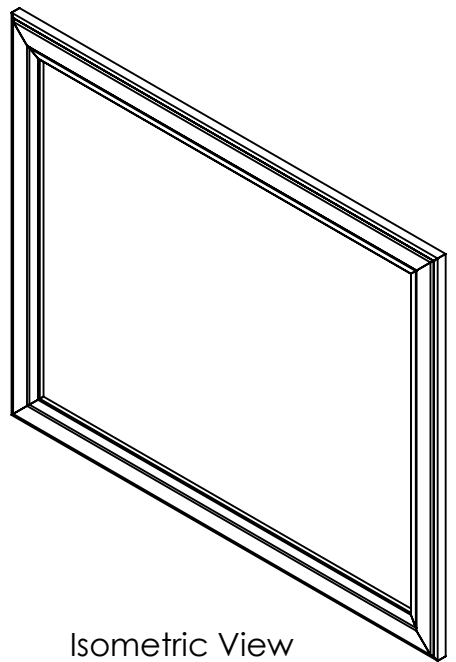

Bottom View

| | | | | |
|------------|--------|-----------------------------------------------|-------------------------------|----------|
| ITEM: | | WBWM31-DK WBWM31-CR | REV | A |
| NAME: | | Wall Mirror West Bay 26x32in | | |
| DWR | RZG | 22/11/16 | MATERIAL: | |
| REV | ING | 22/11/16 | Wood German Beech 4/4" | |
| APP | R&D | 22/11/16 | | |
| SCALE: 1:5 | MODEL: | HD.COM - West Bay | | |