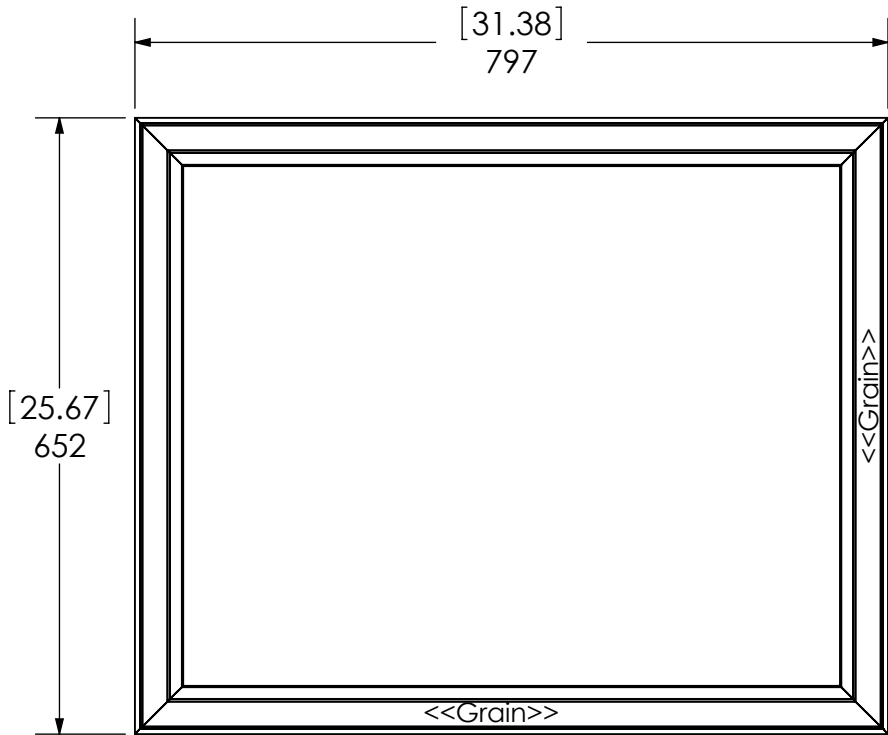

Bottom View

| | | | | |
|------------|--------|-----------------------------------------------|-------------------------------|----------|
| ITEM: | | WBWM31-DK WBWM31-CR | REV | A |
| NAME: | | Wall Mirror West Bay 26x32in | | |
| DWR | RZG | 22/11/16 | MATERIAL: | |
| REV | ING | 22/11/16 | Wood German Beech 4/4" | |
| APP | R&D | 22/11/16 | | |
| SCALE: 1:5 | MODEL: | HD.COM - West Bay | | |