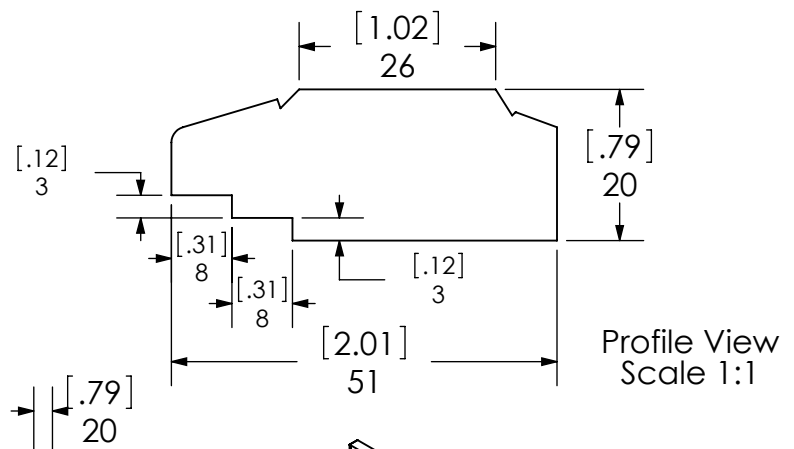

Bottom View

| | | | | |
|------------|--------|-----------------------------------------------|-------------------------------|----------|
| ITEM: | | WBWM31-DK WBWM31-CR | REV | A |
| NAME: | | Wall Mirror West Bay 26x32in | | |
| DWR | RZG | 22/11/16 | MATERIAL: | |
| REV | ING | 22/11/16 | Wood German Beech 4/4" | |
| APP | R&D | 22/11/16 | | |
| SCALE: 1:5 | MODEL: | HD.COM - West Bay | | |