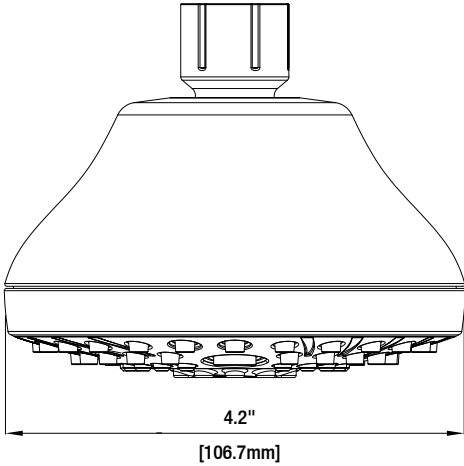

Specifications

FEATURES

- 7-Functions Showerhead
- 4.2" Spray face
- 1/2-14NPSM Connection
- 1.8GPM Flow Rate
- Easy Installation

CODE COMPLIANCE

- ASME A112.18.1 / CSA B125.1
- EPA WaterSense Certified

WARRANTY

- Limited Lifetime Warranty

7- Functions Showerhead

MODEL	SKU #	FINISH
HD51716-X0001	305351351	Chrome
HD51716-X0004	305351355	Brushed Nickel

INSTALLATION DIMENSIONS

Glacier Bay reserves the right to make changes in specifications and materials and to change and discontinue models, both without notice or obligation. Dimensions are for reference only.