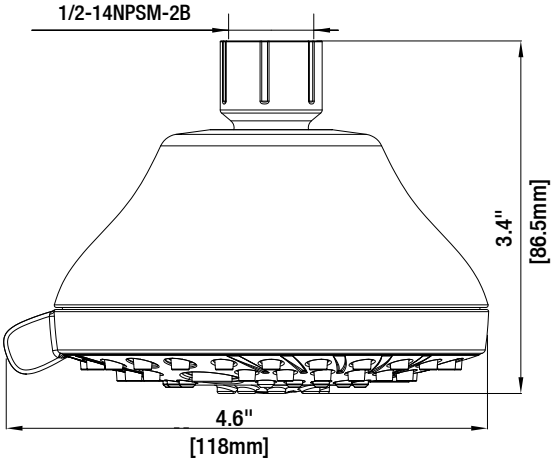

Specifications

FEATURES

- 7-Functions Showerhead
- 4.2" Spray face
- 1/2-14NPSM Connection
- 1.8GPM Flow Rate
- Easy Installation

CODE COMPLIANCE

- ASME A112.18.1 / CSA B125.1
- EPA WaterSense Certified

WARRANTY

- Limited Lifetime Warranty

7- Functions Showerhead

MODEL	SKU #	FINISH
HD51716-X0001	305351351	Chrome
HD51716-X0004	305351355	Brushed Nickel

INSTALLATION DIMENSIONS

Glacier Bay reserves the right to make changes in specifications and materials and to change and discontinue models, both without notice or obligation. Dimensions are for reference only.