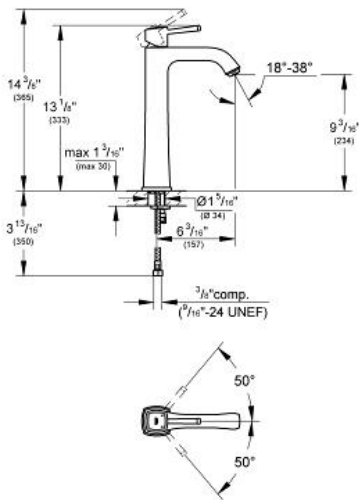

GRANDERA Lavatory Centerset XL-Size

MODEL # 23314000

GROHE America, Inc | 200 North Gary Avenue, Suite G, Roselle, IL 60172
Phone: +1 (800) 444-7643 | Fax: +1 (800) 225-2778 | us-customerservice@grohe.com

Pure Freude an Wasser

Product Description: Lavatory Centerset XL-Size

Standard Specification:

- For free-standing bath sinks
- GROHE SilkMove 28 mm ceramic cartridge
- Temperature limiter
- GROHE StarLight® finish
- GROHE EcoJoy® technology for less water and perfect flow
- GROHE QuickFix® rapid installation system
- GROHE AquaGuide® adjustable aerator 5.7 l/min
- Smooth body
- Stainless steel flex lines
- Max Flow Rate: 1.5 gpm (5.7 L/min)