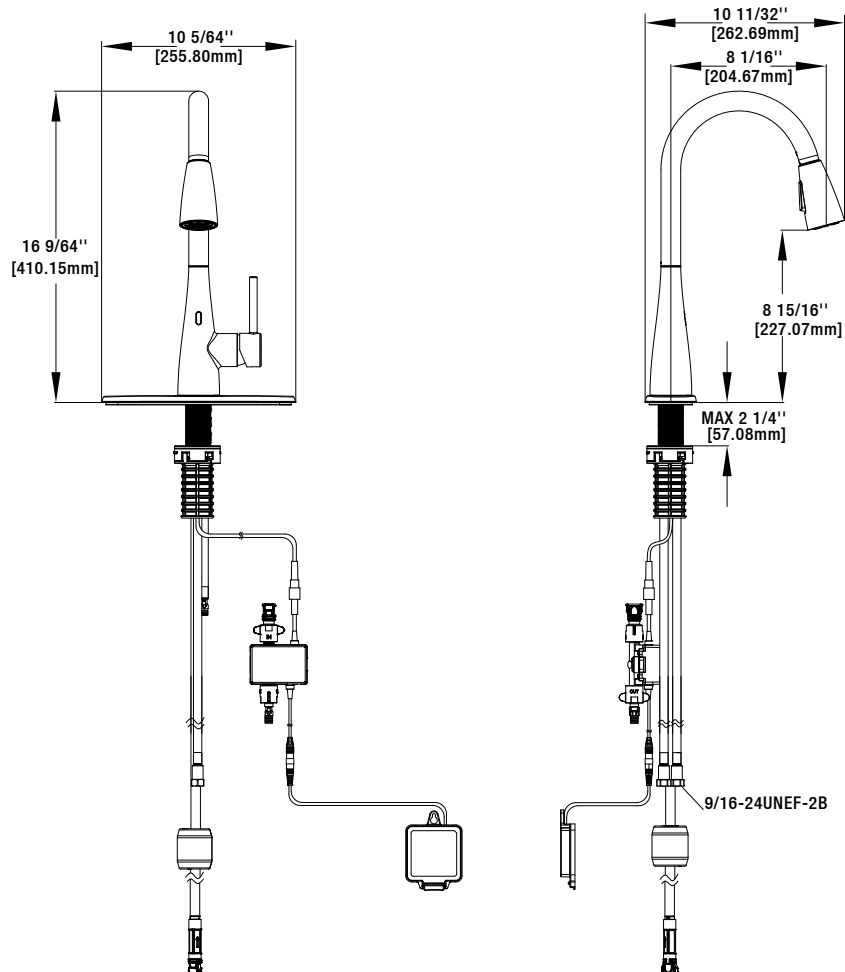

Vazon Touchless Single-Handle Pull-Down Sprayer Kitchen Faucet

MODEL	SKU#	FINISH
HD67798W-1101	313559224	Chrome
HD67798W-1108D2	1005496637	Stainless Steel
HD67798W-1110H	313559225	Matte Black
HD67798W-114405	313559235	Matte Gold

FEATURES

- Requires 1 Holes Sink with 8" On-Center
- Max Flow Rate: 1.8 gpm (6.8 L/min) at 60 psi
- Max Countertop Thickness: 2 1/4"
- Spout Reach: 8 1/16"
- Spout Height: 8 15/16"
- Ceramic Valve for Lifetime Drip-Free Operation
- With Zinc Lever Handle
- Fast Mount Installation

CODE COMPLIANCE

- IAPMO Certified: ASME A112.18.1/CSA B125.1
- NSF 61 Section 9
- NSF 372
- Calgreen Certified
- Meets AB 1953 Lead Standard
- ADA Compliant

WARRANTY

- Limited Lifetime Warranty

INSTALLATION DIMENSIONS

Glacier Bay reserves the right to make changes in specifications and materials and to change and discontinue models, both without notice or obligation. Dimensions are for reference only.