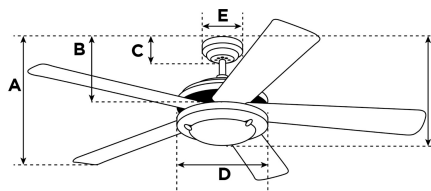

### Specifications

Size .....	42"
Blades.....	Reversible MDF Blades (Black/Graphite)
Blade Pitch.....	13°
Approved Location .....	Indoor
Suggested Room Size.....	Small Room (10x10) or smaller
Down Rod.....	3/4" x 4"
Installation.....	Down Rod Only
Max. Ceiling Angle.....	18°
Lead Wire .....	78"
Light Bulb Usage.....	Includes (2) Candelabra (E12) Base, 40 Watt G16 1/2 Lamps
Control .....	Remote Control Adaptable
Motor Finish.....	Gun Metal
Motor Material .....	Silicon Steel Motor 153mm x 10mm
Reverse Airflow.....	Yes
Capacitor .....	Dual
Switch Housing Cap.....	Not Included

### Warranty

Ceiling fans backed by our Limited Lifetime Warranty have a lifetime motor warranty and a 2-year warranty on all other parts.

A. Top of Canopy to Bottom of Blades .....	6.4"
B. Top of Canopy to Bottom of Switch House .....	11"
C. Top of Canopy to Bottom of Canopy .....	2.5"
D. Width of Motor Housing.....	6.8"
E. Width of Canopy.....	5.1"
F. Top of Canopy to Bottom of Glass .....	11.8"