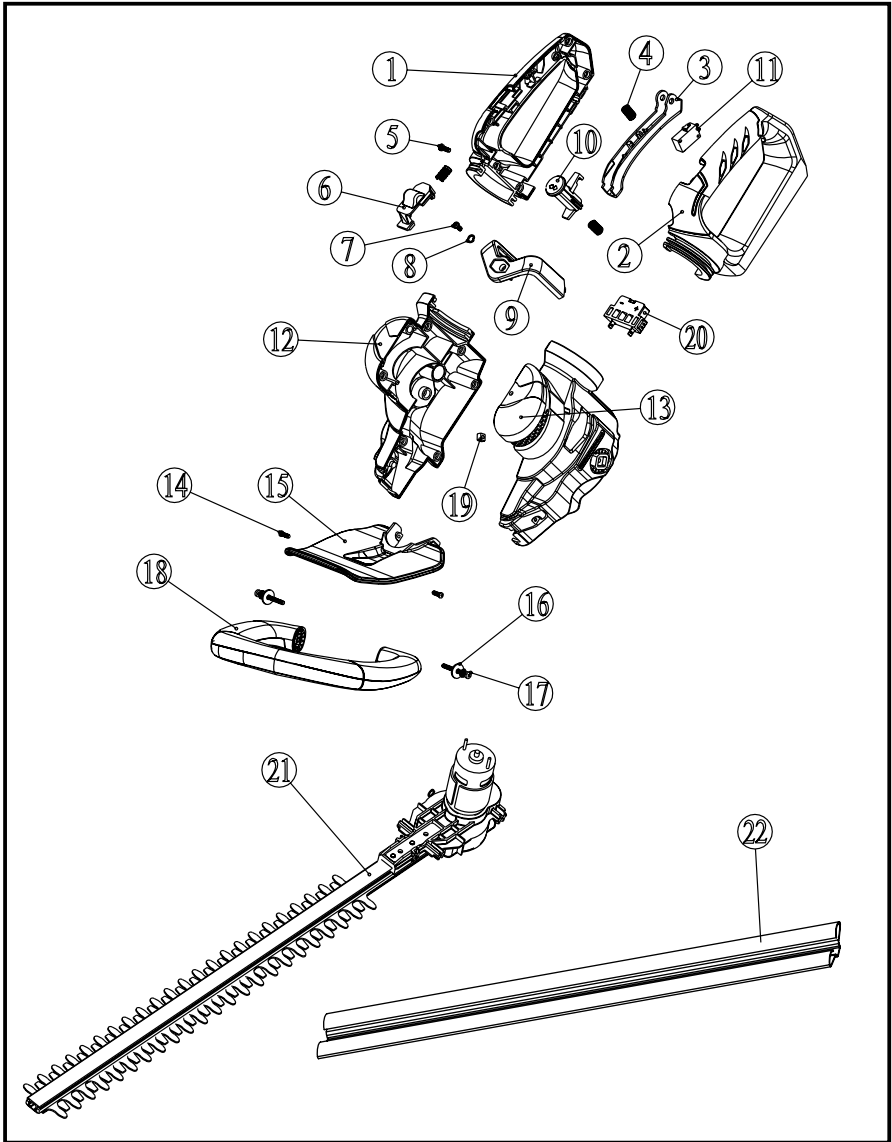

EXPLODED VIEW

PARTS LIST

ITEM NO.	PART NO.	DESCRIPTION	QTY
1	34106647	right handle	1
2	34105647	left handle	1
3	34107647	switch button	1
4	32201647	spring	3
5	32201459	screw	18
6	34109453-1	button	1
7	32211365	screw	1
8	3290675	washer	3
9	34104647	decoration ring	1
10	34102647	button	1
11	36301454-1	switch	1
12	34108647	right housing	1
13	34103647	left housing	1
14	3220203	screw	2
15	34101647	guard shield	1
16	3290305	washer	2
17	32201162	screw	2
18	31103453-1	assistant handle assembly	1
19	332203166	handle nut	1
20	34104978	housing battery socket	1
21	31110647	motor assembly	1
22	34113453A	blade cover	1

TOLL-FREE HELPLINE: 1-888-90WORKS (888.909.6757)

Rev: 00 (01-17-14)

Printed in China on 100% Recycled Paper