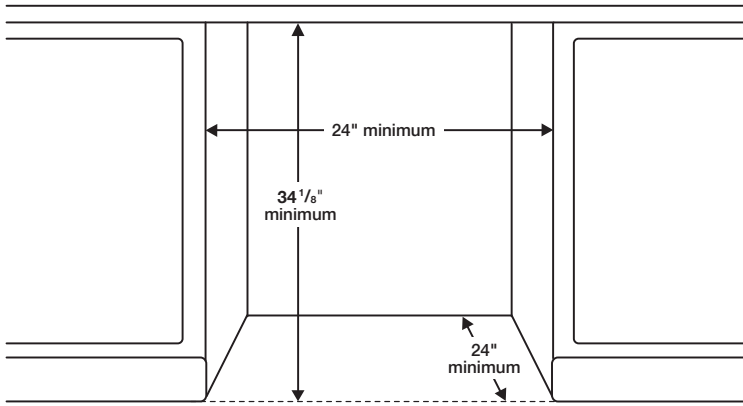

Convenience

- Control Lock
- Delay Start
- Height-Adjustable Upper Rack
- Digital Water Leakage Sensor

DW80R2031US

SAMSUNG

Samsung Dishwasher with Integrated Digital Touch Controls

Installation Specifications

Warranty

One (1) Year All Parts and Labor
Five (5) Year Limited on Printed Circuit Board

Product Dimensions & Weight (WxHxD)

Dimensions: 23 3/4" x 33 3/4" x 24 5/8"

Weight: 64 lbs

Shipping Dimensions & Weight (WxHxD)

Dimensions: 26" x 35" x 29 1/7"

Weight: 73.9 lbs

Dimensions

Side View

Rear View

Color

Stainless Steel

Model