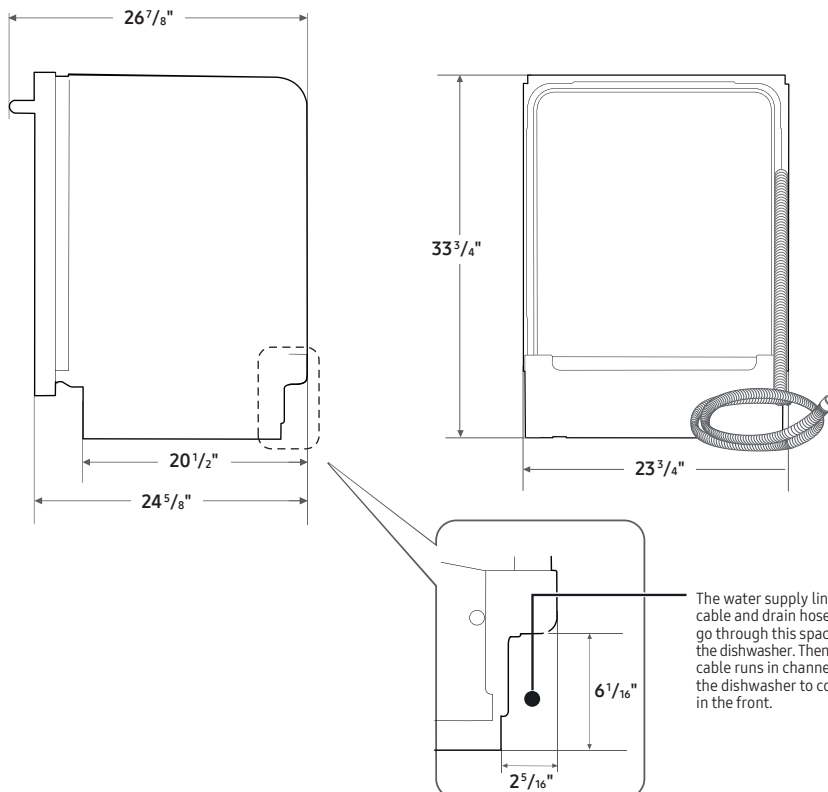

Warranty

One (1) Year All Parts and Labor
Five (5) Year Limited on Printed Circuit Board

Product Dimensions & Weight (WxHxD)

Dimensions: 23 3/4" x 33 3/4" x 24 5/8"

Weight: 64 lbs

Shipping Dimensions & Weight (WxHxD)

Dimensions: 26" x 35" x 29 1/7"

Weight: 73.9 lbs

Dimensions

Side View

Rear View

Color

Stainless Steel

Model