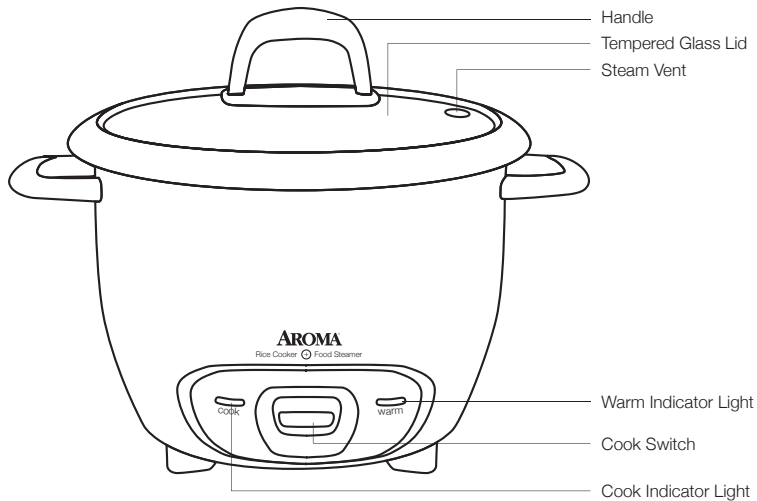

# PARTS IDENTIFICATION

Inner Pot

Steam Tray

Measuring Cup

Serving Spatula