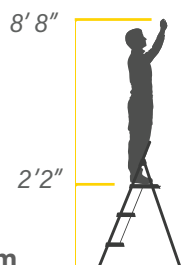

LOSE THE WEIGHT

Weighing in at only 11 pounds, the stool can easily be moved with you, so it won't slow you down

SAFETY

Non-slip tread and oversized non-marring feet improve stability

SECURITY

Safety latch keeps steps in place

SPECIFICATIONS

Duty Rating: 225lbs ANSI Type II
Open Dimensions: 26"L x 16.5"W x 40.5"H
Folded Dimensions: 2"L x 16.1"W x 44"H
Top Platform: 13" x 8"
Weight: 10.5 lbs
Store SKU: 1001 838 511

GORILA LADDERS.com