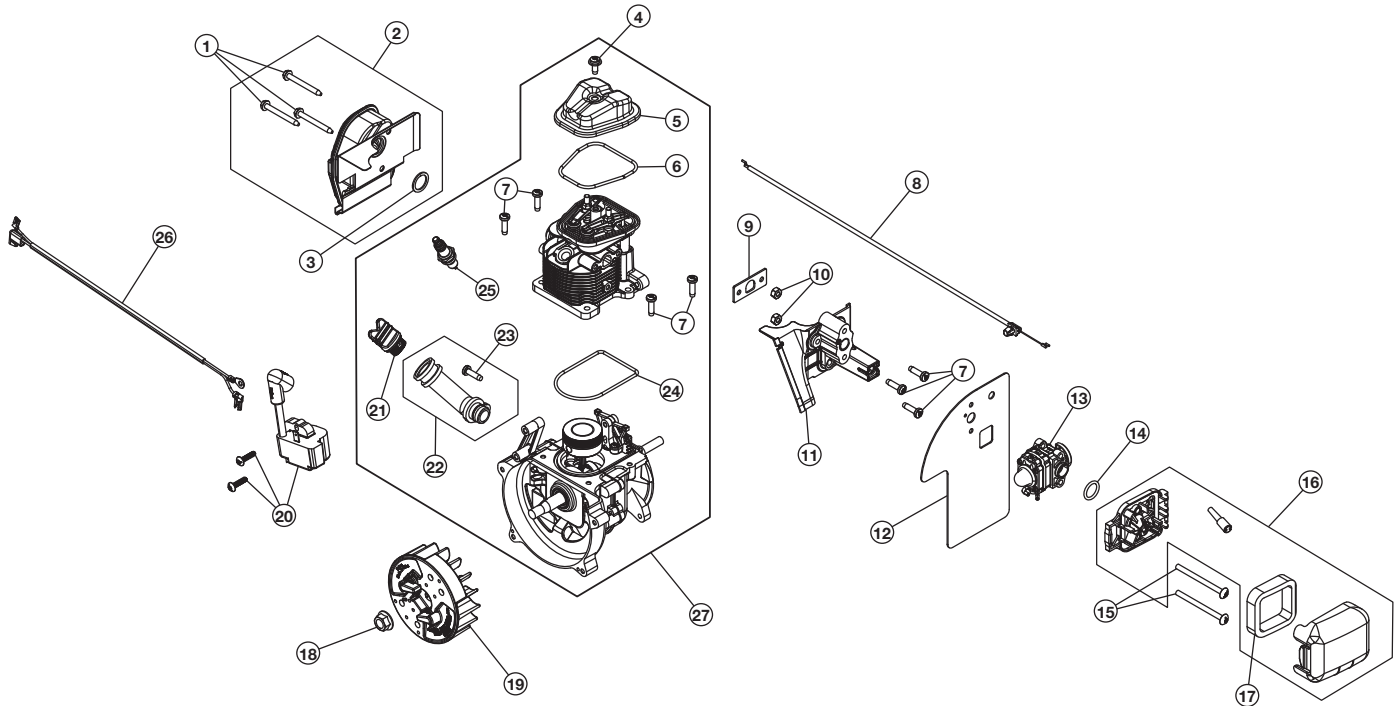

PARTS LIST

REPLACEMENT PARTS - MODEL BV428
4-CYCLE GAS BLOWER / VACUUM
PPN 41BS4BVG912

Item	Part No.	Description
1	753-05246	Muffler Screws
2	753-05900	Muffler Assembly (includes 1 & 3)
3	753-05244	Muffler Gasket
4	791-181025	Screw
5	753-05901	Rocker Cover
6	753-05902	O-Ring
7	791-181003	Screw
8	753-05903	Throttle Cable
9	753-05673	Insulator Gasket
10	753-05248	Nut
11	753-05904	Insulator
12	753-05905	Carburetor Gasket
13	753-05908	Carburetor

Item	Part No.	Description
14	791-181751	Carburetor O-Ring
15	753-05253	Screw
16	753-04223	Air Cleaner Assembly (includes 17)
17	791-181757	Air Filter
18	753-05687	Nut
19	753-05906	Flywheel Assssembly
20	753-05907	Module
21	753-05400	Oil Plug
22	753-05682	Oil Fill Tube (includes 23)
23	753-05377	Screw
24	753-05910	O-Ring
25	753-05784	Spark Plug
26	753-05911	Lead Wire
27	753-06677	Short Block Assembly (includes 4-7 & 21-25)

PARTS LIST

REPLACEMENT PARTS - MODEL BV428
4-CYCLE GAS BLOWER / VACUUM

PPN 41BS4BVG912

Item	Part No.	Description
1	753-05937	Lower Tube
2	753-05936	Upper Tube
3	753-04595	Screw
4	753-05377	Screw
5	753-06853	Engine Cover Assembly (includes 3, 4 & 33)
6	753-05931	Muffler Cover Assembly (includes 3)
7	753-06980	Outer Trigger Lock
8	753-06693	Impeller Housing
9	753-06711	Handle Grips
10	753-06979	Inner Trigger Lock
11	753-05925	Wavey Washer
12	791-182405	Switch
13	753-06981	Throttle Trigger
14	753-05928	Washer
15	753-05926	Latch Tube
16	753-05939	Latch Spring

Item	Part No.	Description
17	753-05929	Impeller
18	753-06701	Nut
19	753-06679	Impeller Housing
20	753-06982	Intake Cover
21	753-05918	Spring
22	753-06658	Elbow
23	753-06659	Bag
24	753-06660	Upper Vac Tube
25	753-06661	Lower Vac Tube
26	753-06696	Door Lock
27	753-1202	Screw
28	753-06700	Adapter
29	753-06806	Spacer
30	753-05964	Wire Ground
31	753-05965	Strap Ground
32	753-1202	Screw
33	753-05935	Spark Plug Cover