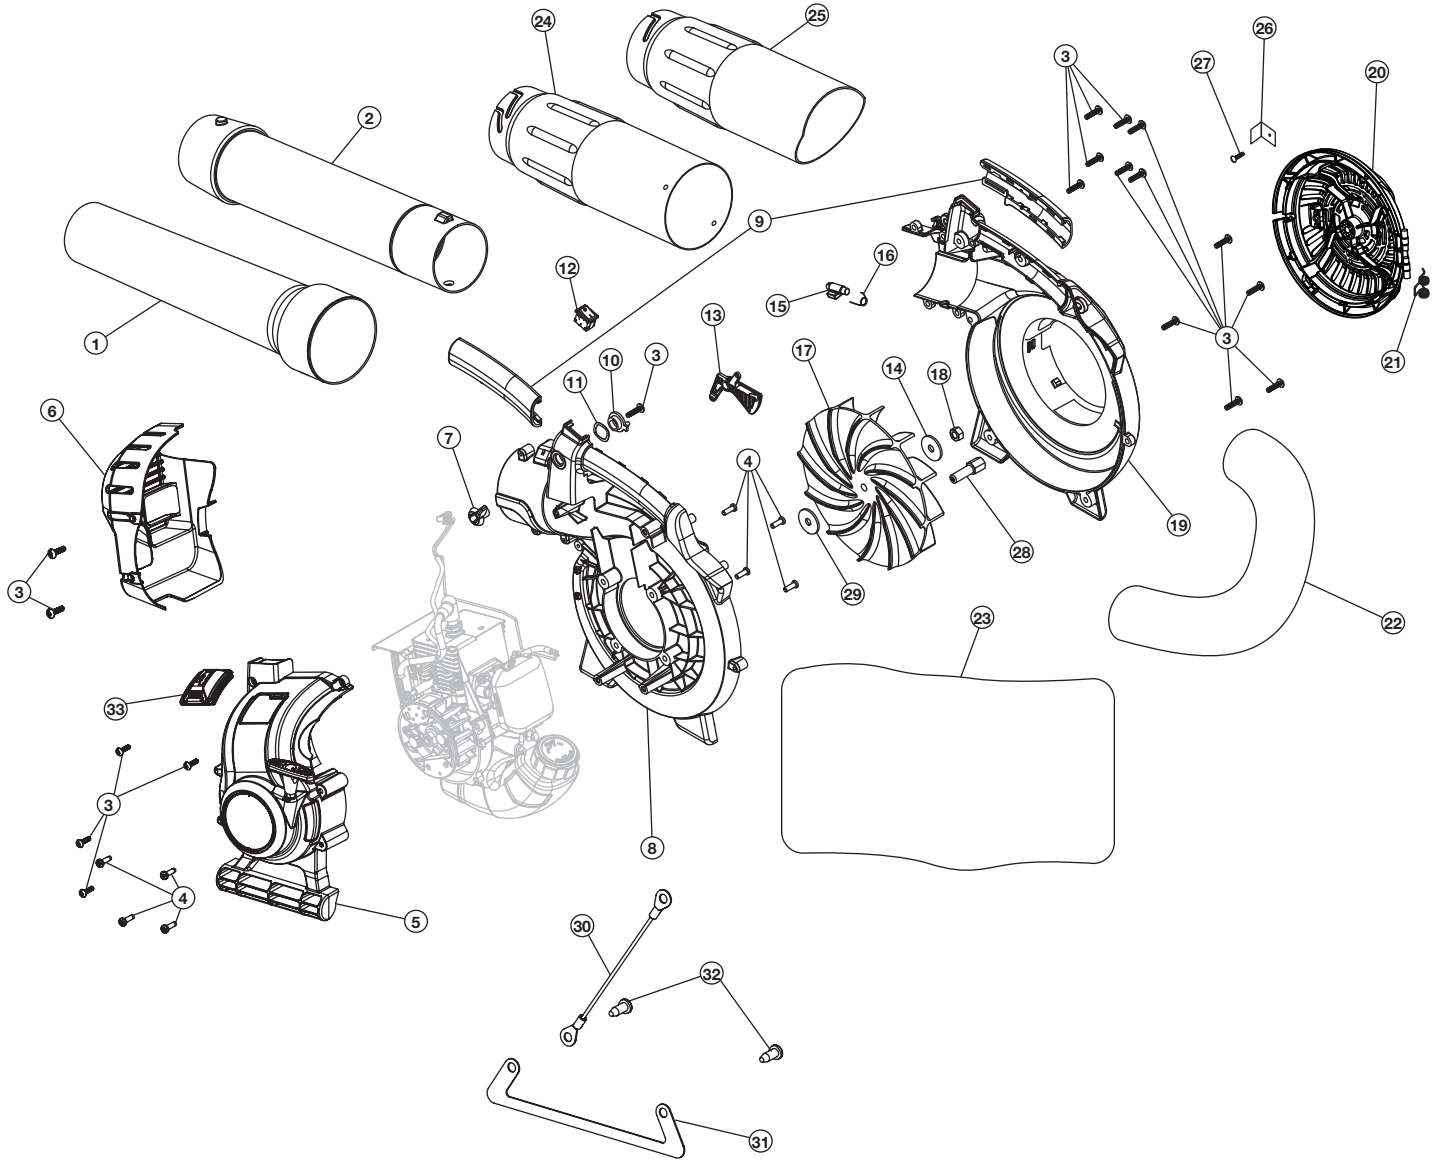

PARTS LIST

REPLACEMENT PARTS - MODEL BV428
4-CYCLE GAS BLOWER / VACUUM
PPN 41BS4BVG912

Item	Part No.	Description
1	753-05246	Muffler Screws
2	753-05900	Muffler Assembly (includes 1 & 3)
3	753-05244	Muffler Gasket
4	791-181025	Screw
5	753-05901	Rocker Cover
6	753-05902	O-Ring
7	791-181003	Screw
8	753-05903	Throttle Cable
9	753-05673	Insulator Gasket
10	753-05248	Nut
11	753-05904	Insulator
12	753-05905	Carburetor Gasket
13	753-05908	Carburetor

Item	Part No.	Description
14	791-181751	Carburetor O-Ring
15	753-05253	Screw
16	753-04223	Air Cleaner Assembly (includes 17)
17	791-181757	Air Filter
18	753-05687	Nut
19	753-05906	Flywheel Assssembly
20	753-05907	Module
21	753-05400	Oil Plug
22	753-05682	Oil Fill Tube (includes 23)
23	753-05377	Screw
24	753-05910	O-Ring
25	753-05784	Spark Plug
26	753-05911	Lead Wire
27	753-06677	Short Block Assembly (includes 4-7 & 21-25)

PARTS LIST

REPLACEMENT PARTS - MODEL BV428
4-CYCLE GAS BLOWER / VACUUM

PPN 41BS4BVG912

Item	Part No.	Description
1	753-05937	Lower Tube
2	753-05936	Upper Tube
3	753-04595	Screw
4	753-05377	Screw
5	753-06853	Engine Cover Assembly (includes 3, 4 & 33)
6	753-05931	Muffler Cover Assembly (includes 3)
7	753-06980	Outer Trigger Lock
8	753-06693	Impeller Housing
9	753-06711	Handle Grips
10	753-06979	Inner Trigger Lock
11	753-05925	Wavey Washer
12	791-182405	Switch
13	753-06981	Throttle Trigger
14	753-05928	Washer
15	753-05926	Latch Tube
16	753-05939	Latch Spring

Item	Part No.	Description
17	753-05929	Impeller
18	753-06701	Nut
19	753-06679	Impeller Housing
20	753-06982	Intake Cover
21	753-05918	Spring
22	753-06658	Elbow
23	753-06659	Bag
24	753-06660	Upper Vac Tube
25	753-06661	Lower Vac Tube
26	753-06696	Door Lock
27	753-1202	Screw
28	753-06700	Adapter
29	753-06806	Spacer
30	753-05964	Wire Ground
31	753-05965	Strap Ground
32	753-1202	Screw
33	753-05935	Spark Plug Cover