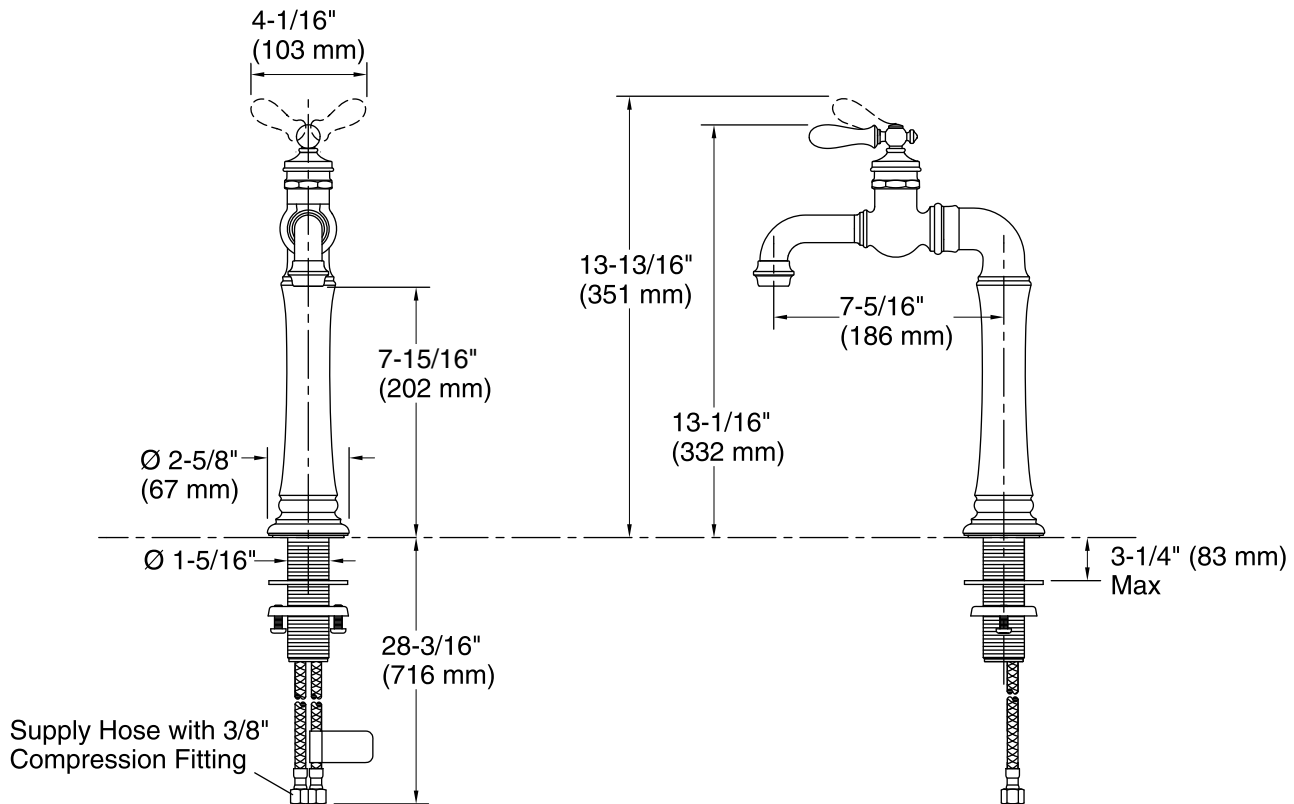

## Technical Information

All product dimensions are nominal.

Valve body: Plastic  
Spout reach: 7-5/16" (186 mm)