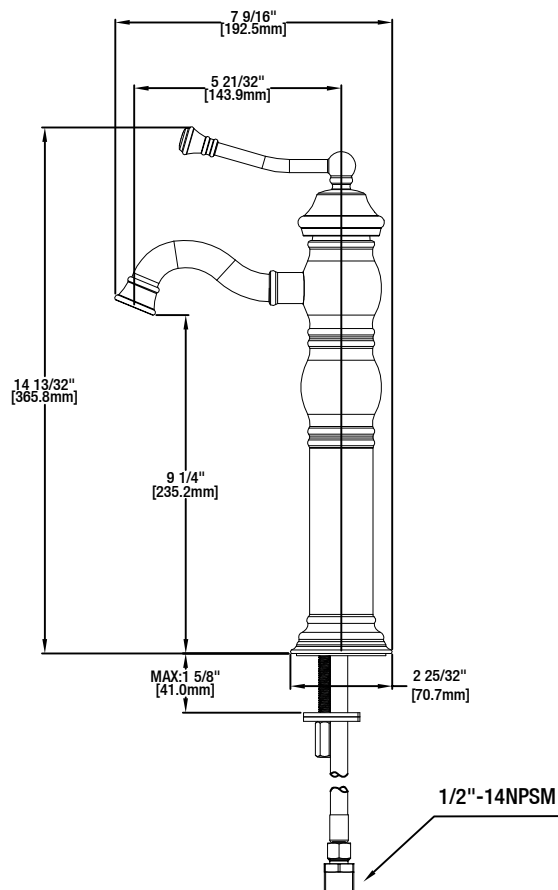

Single Handle Lavatory Faucet

MODEL	YOW SKU#	FINISH
65202W-7004	703479	Brushed Nickel PVD
65202W-7096H	703476	Heritage Bronze

FEATURES

- Requires 3-Hole Sink with 4" On-Center
- 1/2" IPS Connections
- Max Flow Rate: 1.2 gpm (4.5 L/min) at 60 psi
- Max Countertop Thickness: 1 5/8"
- Spout Reach: 5 21/32"
- Spout Height: 9 1/4"
- Ceramic Valve for Lifetime Drip-free Operation
- With Brass Press Pop-up
- With Zinc Lever Handle
- Exposed Aerator

CODE COMPLIANCE

- IAPMO Certified: ASME A112.18.1/CSA B125.1
- NSF 61 Section 9
- NSF 372
- Calgreen Certified
- EPA WaterSense Certified
- Meets AB 1953 Lead Standard
- ADA Compliant

WARRANTY

- Limited Lifetime Warranty

INSTALLATION DIMENSIONS

Pegasus reserves the right to make changes in specifications and materials and to change and discontinue models, both without the notice or obligation. Dimensions are for reference only.