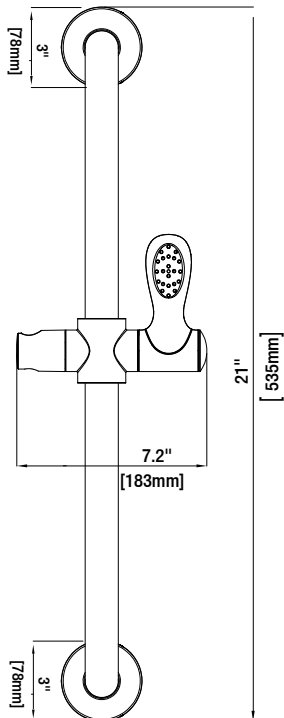

## 18in Grab Bar Shower System

MODEL	SKU #	FINISH
HD59650-0001	1003118290	Chrome

### FEATURES

- 18in Grab Bar Shower System
- Easy Installation

## INSTALLATION DIMENSIONS

Glacier Bay reserves the right to make changes in specifications and materials and to change and discontinue models, both without notice or obligation. Dimensions are for reference only.