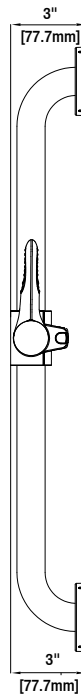

18in Grab Bar Shower System

MODEL	SKU #	FINISH
HD59650-0001	1003118290	Chrome

FEATURES

- 18in Grab Bar Shower System
- Easy Installation

CODE COMPLIANCE

- ASME A112.18.1 / CSA B125.1
- ADA Compliant

WARRANTY

- Limited Lifetime Warranty

INSTALLATION DIMENSIONS

Glacier Bay reserves the right to make changes in specifications and materials and to change and discontinue models, both without notice or obligation. Dimensions are for reference only.