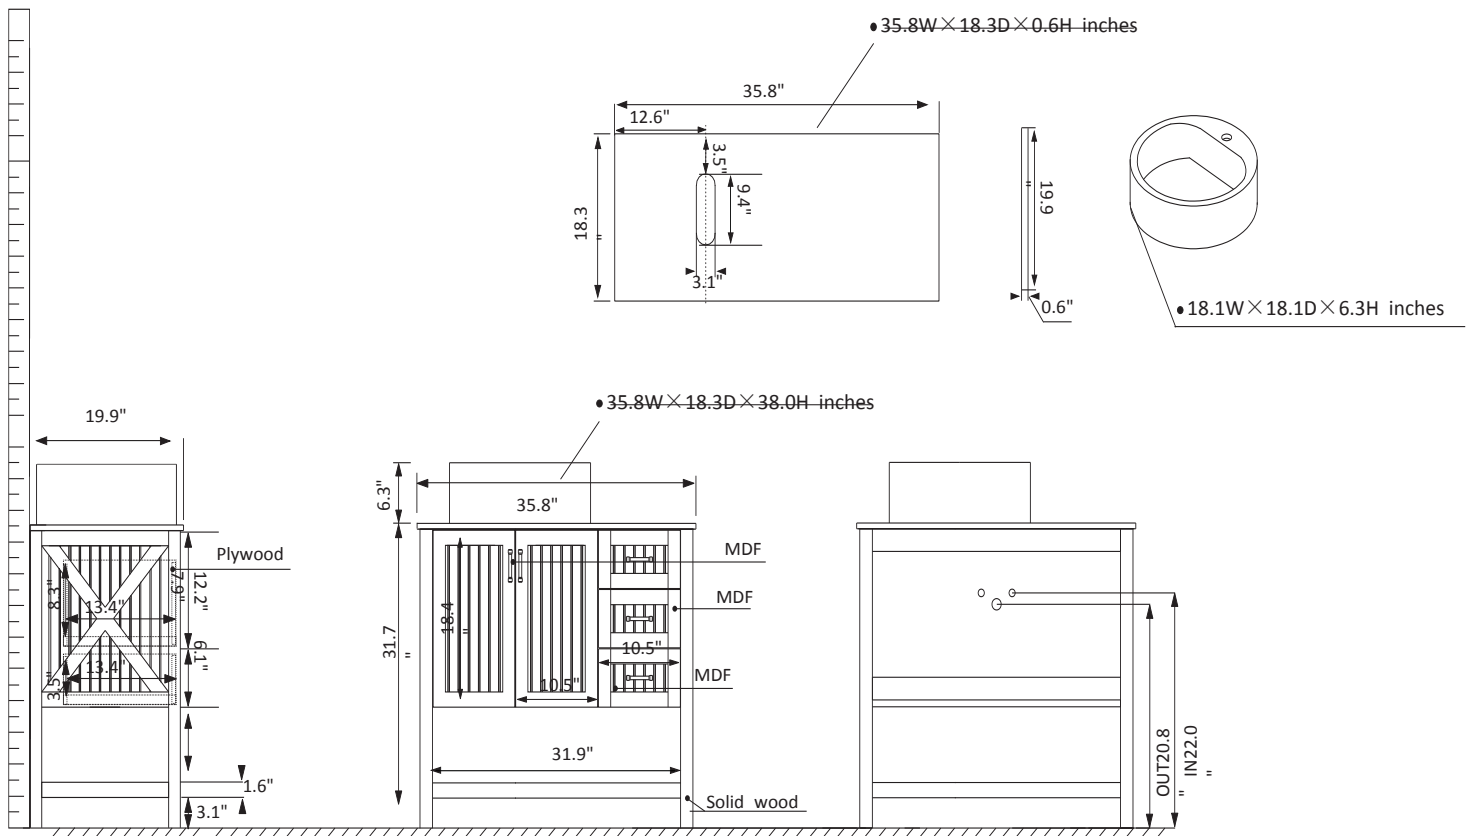

Vinnova Modena Vanity Collection 756036-RB-BG-NM

Features

Wood: Solid oak wood/wood veneer construction

Available in Royal Blue Finish

Available with Dark Black glass top

Single raised, round sink

1-hole faucet mount

Two Soft-closing doors;

Two in one roomy Soft-Closing drawer and 1 Soft-Closing drawers

Elegant Brushed Gold finish Hardware

Easy plumbing and faucet installation

* Does not include faucet, drain assembly, backsplash or P-trap