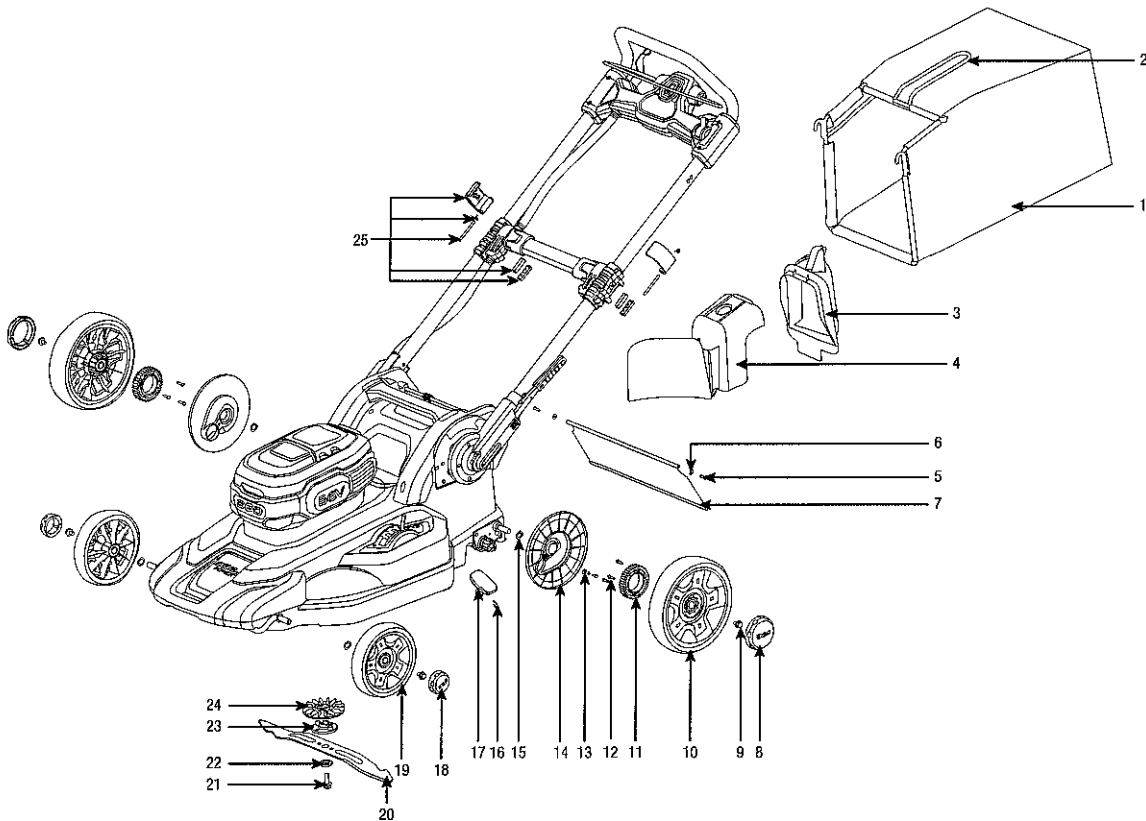

PARTS LIST 56V LITHIUM-ION CORDLESS LAWN MOWER MODEL NUMBER LM2100SP/LM2100.

The Model Number will be found on the Nameplate attached to the rear-discharge door of the lawn mower. Always mention the Model Number when ordering parts for this tool.

EXPLODED DRAWING FOR LM2100SP

PARTS LIST FOR LM2100SP

No.	Part Number	Part Name	Quantity
1	3800109000	Grass Bag	1
2	3705442000	Bag Frame	1
3	3127911000	Side Discharge Chute	1
4	3127924000	Mulching Insert	1
5	5610042000	Tapping Screw	8
6	5650004000	Plain Washer	4
7	3126391000	Trailing Shield	1
8	3126765000	Rear Hubcap	2
9	5640010000	Hexagon Flange Bolt	4
10	2824279000	Rear Wheel Assembly	2

11	3128057000	Gear	2
12	5620040000	Screw	2
13	5650007000	Spring Washer	2
14	3127923000	Wheel Cover	2
15	5650453000	Wave Washer	4
16	5620065000	Screw	2
17	3321478000	Height-Adjusting Lever	1
18	3126769000	Front Hubcap	2
19	2823662000	Front Wheel Assembly	2
20	3705938000	Blade	1
21	5640226000	Flange Bolt	1
22	5650510000	Outer Flange	1
23	3520852000	Inner Flange	1
24	3127847000	Fan	1
25	2823714000	Handle-Locking Clamp Set	2

EXPLODED DRAWING FOR LM2100

PARTS LIST FOR LM2100

No.	Part Number	Part Name	Quantity
1	3800109000	Grass Bag	1
2	3705442000	Bag Frame	1
3	3127911000	Side Discharge Chute	1
4	3127924000	Mulching Insert	1
5	5610042000	Tapping Screw	8
6	5650004000	Plain Washer	4
7	3126391000	Trailing Shield	1
8	3126765000	Rear Hubcap	2
9	5640010000	Hexagon Flange Bolt	4
10	2824279000	Rear Wheel Assembly	2
11	5650453000	Wave Washer	4
12	5620065000	Screw	2
13	3321478000	Height-Adjusting Lever	1
14	3126769000	Front Hubcap	2
15	2823662000	Front Wheel Assembly	2
16	3705938000	Blade	1
17	5640226000	Flange Bolt	1
18	5650510000	Outer Flange	1
19	3520852000	Inner Flange	1
20	3127847000	Fan	1
21	2823714000	Handle-Locking Clamp Set	2