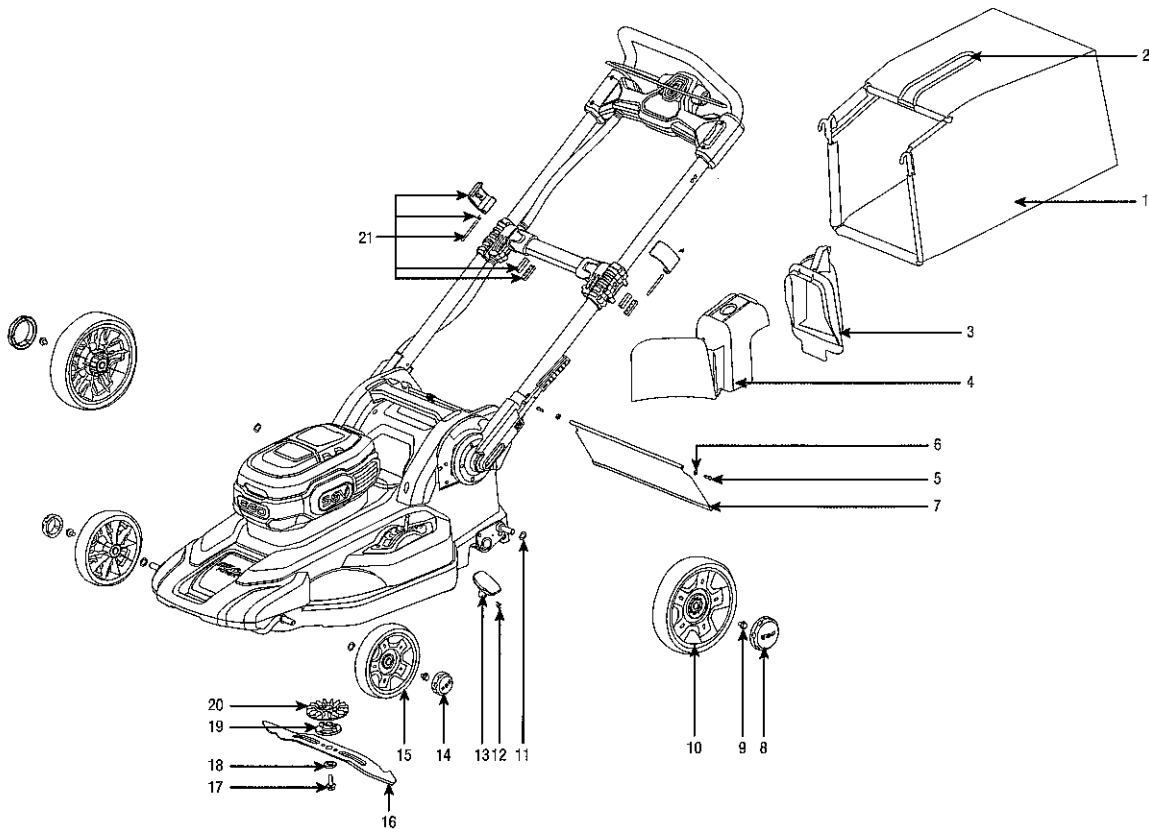

PARTS LIST 56V LITHIUM-ION CORDLESS LAWN MOWER MODEL NUMBER LM2100SP/LM2100.

The Model Number will be found on the Nameplate attached to the rear-discharge door of the lawn mower. Always mention the Model Number when ordering parts for this tool.

EXPLODED DRAWING FOR LM2100SP

PARTS LIST FOR LM2100SP

No.	Part Number	Part Name	Quantity
1	3800109000	Grass Bag	1
2	3705442000	Bag Frame	1
3	3127911000	Side Discharge Chute	1
4	3127924000	Mulching Insert	1
5	5610042000	Tapping Screw	8
6	5650004000	Plain Washer	4
7	3126391000	Trailing Shield	1
8	3126765000	Rear Hubcap	2
9	5640010000	Hexagon Flange Bolt	4
10	2824279000	Rear Wheel Assembly	2

11	3128057000	Gear	2
12	5620040000	Screw	2
13	5650007000	Spring Washer	2
14	3127923000	Wheel Cover	2
15	5650453000	Wave Washer	4
16	5620065000	Screw	2
17	3321478000	Height-Adjusting Lever	1
18	3126769000	Front Hubcap	2
19	2823662000	Front Wheel Assembly	2
20	3705938000	Blade	1
21	5640226000	Flange Bolt	1
22	5650510000	Outer Flange	1
23	3520852000	Inner Flange	1
24	3127847000	Fan	1
25	2823714000	Handle-Locking Clamp Set	2

EXPLODED DRAWING FOR LM2100

PARTS LIST FOR LM2100

No.	Part Number	Part Name	Quantity
1	3800109000	Grass Bag	1
2	3705442000	Bag Frame	1
3	3127911000	Side Discharge Chute	1
4	3127924000	Mulching Insert	1
5	5610042000	Tapping Screw	8
6	5650004000	Plain Washer	4
7	3126391000	Trailing Shield	1
8	3126765000	Rear Hubcap	2
9	5640010000	Hexagon Flange Bolt	4
10	2824279000	Rear Wheel Assembly	2
11	5650453000	Wave Washer	4
12	5620065000	Screw	2
13	3321478000	Height-Adjusting Lever	1
14	3126769000	Front Hubcap	2
15	2823662000	Front Wheel Assembly	2
16	3705938000	Blade	1
17	5640226000	Flange Bolt	1
18	5650510000	Outer Flange	1
19	3520852000	Inner Flange	1
20	3127847000	Fan	1
21	2823714000	Handle-Locking Clamp Set	2