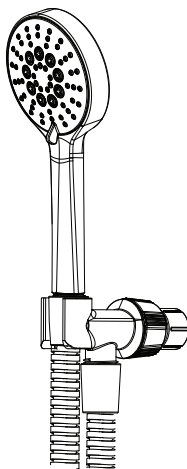

Internet #	Model #	SKU#
303670705	HD58303-2401	1002883109
303670706	HD58303-2404	1002883091
305351373	HD58303-2427D	1003332452

USE AND CARE GUIDE

6-FUNCTION HANDSHOWER KIT

Questions, problems, missing parts?

Installation

1 Preparing for installation

- Remove the existing showerhead (counterclockwise) with a wrench.
- Clean the shower arm thread.

2 Installing the shower arm mount

- Apply the new thread sealant tape to the shower arm.
- Hand-tighten the shower arm mount (B) (clockwise) onto the shower arm.

3 Installing the hose

- Attach the handshower hose to the 1/2 in. outlet on the shower arm mount.

4 Installing the handshower

- Attach the other end of the handshower hose (C) to the handshower (A).

5 Finishing the installation

3 Cómo instalar la manguera

- Fija la manguera de la ducha manual (C) a la salida de 1.27 cm del montaje del brazo de la ducha (B).

4 Cómo instalar la ducha manual

- Fija el otro extremo de la manguera de la ducha manual (C) a la ducha manual (A).