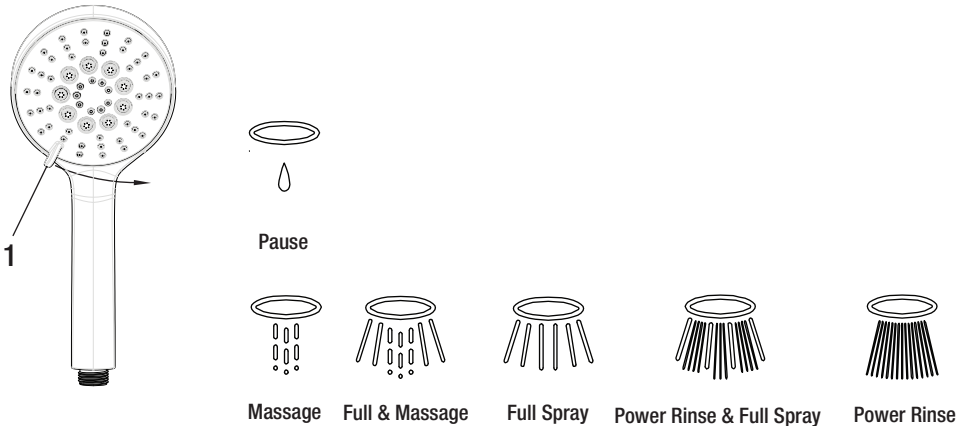

3 Installing the hose

- Attach the handshower hose to the 1/2 in. outlet on the shower arm mount.

4 Installing the handshower

- Attach the other end of the handshower hose (C) to the handshower (A).

5 Finishing the installation

- Turn on the water supply, check for leaks, and tighten as needed.

Operation

1 Switching between the different functions

- This is a 6-function showerhead. Turn the switch handle(1) to switch between the five settings as shown below:

NOTE: When looking at the spray face, the first position on the left side is the pause function which reduces the flow of water, but does not completely restrict the flow of water.

Care and Cleaning

- Preserve the finish of the showerhead using a non-abrasive wax.
- When using non-abrasive cleaners, rinse off immediately when finished cleaning the showerhead.
- Do not use abrasive cleaners when cleaning this showerhead.
- If your product is not equipped with prevention, in order to make your product backflow compliant, avacuum breaker will need to be added.