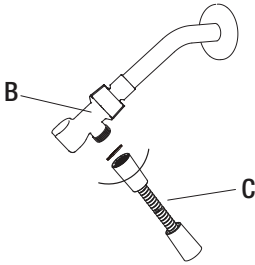

TOOLS REQUIRED

Wrench

PACKAGE CONTENTS

A

B

C

D

Part	Description	Quantity
A	Handshower	1
B	Shower Arm Mount	1
C	Hose	1
D	Thread sealant tape	1

Installation

1 Preparing for installation

- Remove the existing showerhead (counterclockwise) with a wrench.
- Clean the shower arm thread.

2 Installing the shower arm mount

- Apply the new thread sealant tape to the shower arm.
- Hand-tighten the shower arm mount (B) (clockwise) onto the shower arm.

3 Installing the hose

- Attach the handshower hose to the 1/2 in. outlet on the shower arm mount.

4 Installing the handshower

- Attach the other end of the handshower hose (C) to the handshower (A).

5 Finishing the installation

- Turn on the water supply, check for leaks, and tighten as needed.

Operation

1 Switching between the different functions

- This is a 6-function showerhead. Turn the switch handle(1) to switch between the five settings as shown below: