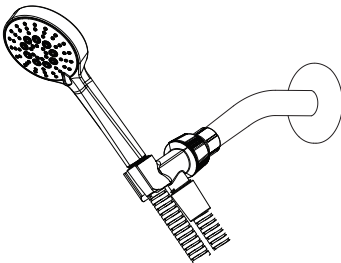

Installation

1 Preparing for installation

- Remove the existing showerhead (counterclockwise) with a wrench.
- Clean the shower arm thread.

2 Installing the shower arm mount

- Apply the new thread sealant tape to the shower arm.
- Hand-tighten the shower arm mount (B) (clockwise) onto the shower arm.

3 Installing the hose

- Attach the handshower hose to the 1/2 in. outlet on the shower arm mount.

4 Installing the handshower

- Attach the other end of the handshower hose (C) to the handshower (A).

5 Finishing the installation

- Turn on the water supply, check for leaks, and tighten as needed.

Operation

1 Switching between the different functions

- This is a 6-function showerhead. Turn the switch handle(1) to switch between the five settings as shown below: