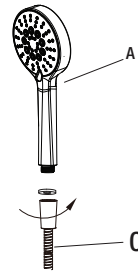

TOOLS REQUIRED

Wrench

PACKAGE CONTENTS

A

B

C

D

Part	Description	Quantity
A	Handshower	1
B	Shower Arm Mount	1
C	Hose	1
D	Thread sealant tape	1

Installation

1 Preparing for installation

- Remove the existing showerhead (counterclockwise) with a wrench.
- Clean the shower arm thread.

2 Installing the shower arm mount

- Apply the new thread sealant tape to the shower arm.
- Hand-tighten the shower arm mount (B) (clockwise) onto the shower arm.

3 Installing the hose

- Attach the handshower hose to the 1/2 in. outlet on the shower arm mount.

4 Installing the handshower

- Attach the other end of the handshower hose (C) to the handshower (A).

5 Finishing the installation

- Turn on the water supply, check for leaks, and tighten as needed.

Operation

1 Switching between the different functions

- This is a 6-function showerhead. Turn the switch handle(1) to switch between the five settings as shown below: