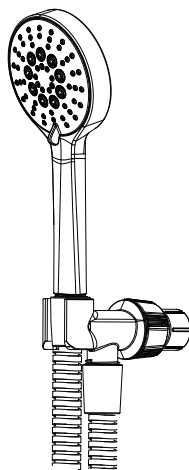

¿Problemas, preguntas o piezas faltantes?

Antes de regresar a la tienda, llama al servicio al cliente de Glacier Bay de lunes a viernes entre 8 a.m. y 7 p.m. y los sábados entre 9 a.m. y 6 p.m.(hora estándar del Este)

1-855-HD-GLACIER (1-855-434-5224)

HOMEDEPOT.COM

GRACIAS

Agradecemos la confianza que has depositado en Glacier Bay al comprar este kit combinado de ducha manual y cabezal de ducha. Nos esforzamos por crear continuamente productos de calidad diseñados para mejorar su hogar. Visitenos en internet para ver nuestra línea completa de productos disponibles para sus necesidades de mejorar su hogar. ¡Gracias por elegir a Glacier Bay!