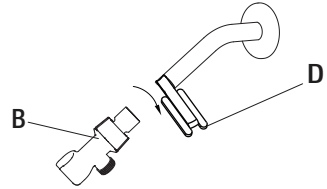

TOOLS REQUIRED

Wrench

PACKAGE CONTENTS

A

B

C

D

Part	Description	Quantity
A	Handshower	1
B	Shower Arm Mount	1
C	Hose	1
D	Thread sealant tape	1

Installation

1 Preparing for installation

- Remove the existing showerhead (counterclockwise) with a wrench.
- Clean the shower arm thread.

2 Installing the shower arm mount

- Apply the new thread sealant tape to the shower arm.
- Hand-tighten the shower arm mount (B) (clockwise) onto the shower arm.

3 Installing the hose

- Attach the handshower hose to the 1/2 in. outlet on the shower arm mount.

4 Installing the handshower

- Attach the other end of the handshower hose (C) to the handshower (A).

5 Finishing the installation