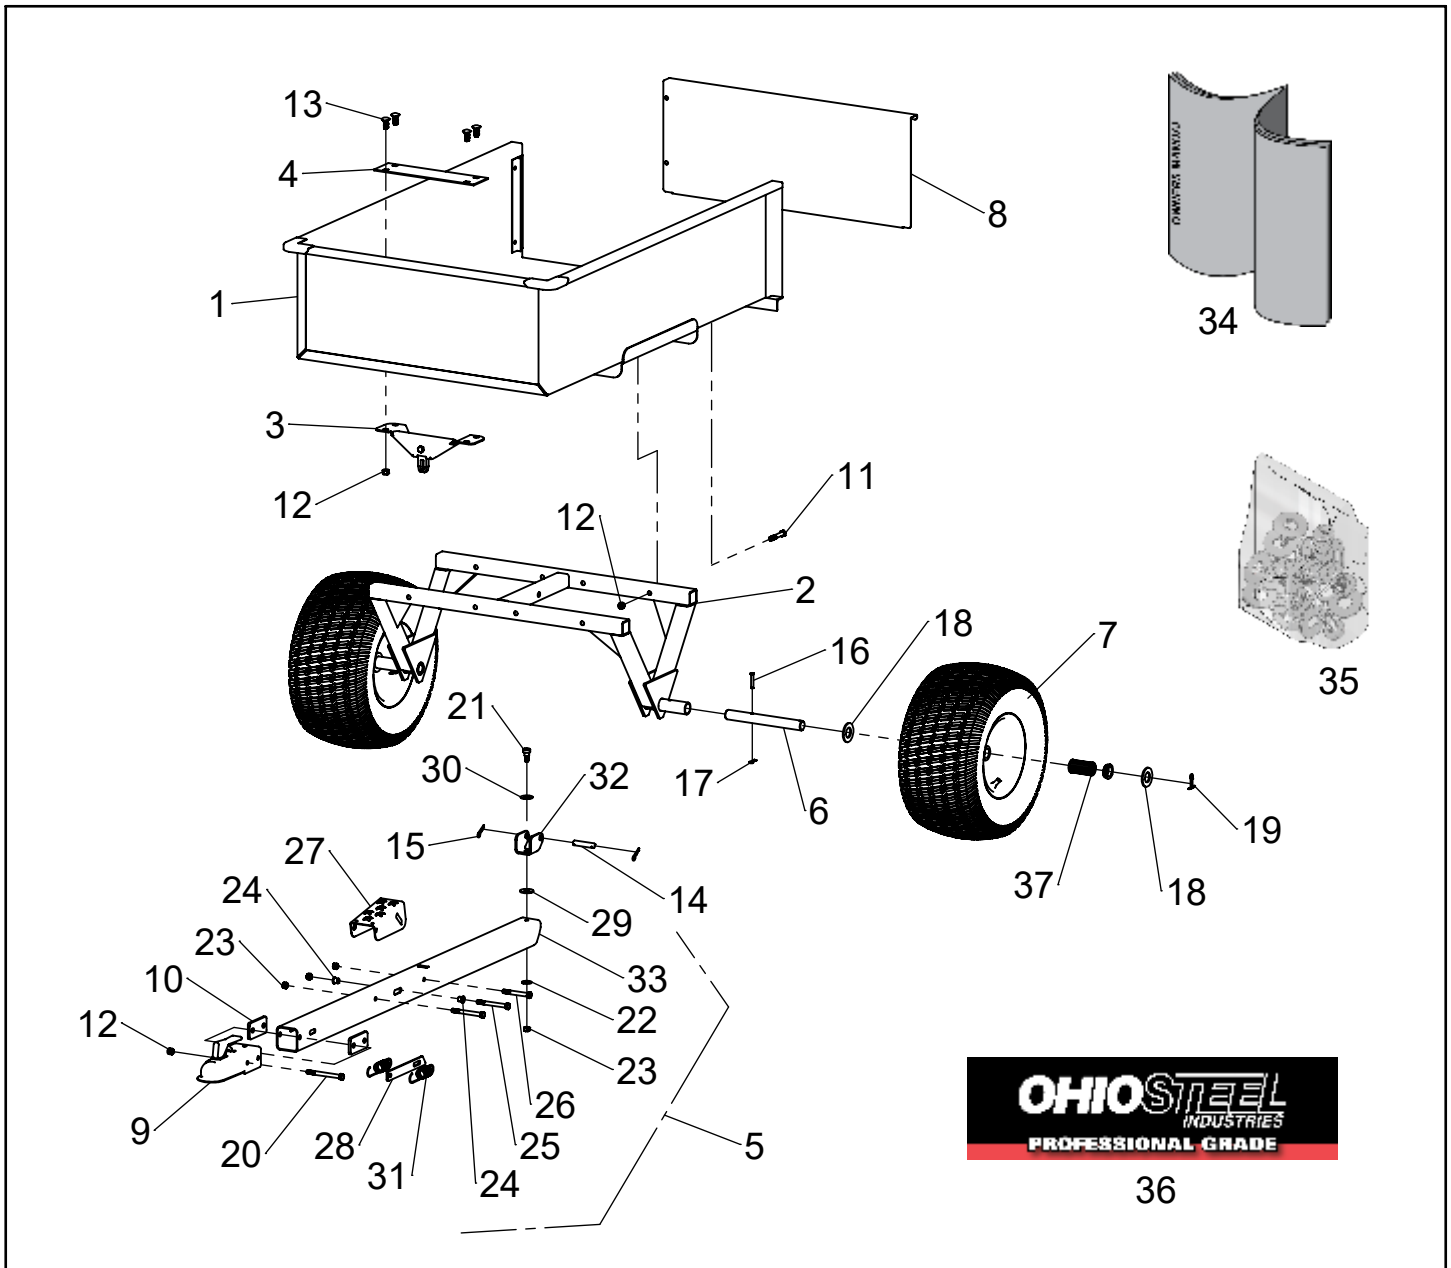

EXPLODED VIEW

ITEM	PART NO	DESCRIPTION	QTY	ITEM	PART NO	DESCRIPTION	QTY
1	6004239	BODY, WELDED 3048	1	20	6004260	HEX BOLT, 3/8-16 X 4"	2
2	6004241	UNDERCARRIAGE	1	21	6000369	SHOULDER BOLT, 1/2" X 3/8"	1
3	6000311	FRONT SUPPORT	1	22	3000720	WASHER, 3/8" USS	1
4	6004245	ADAPTER PLATE	1	23	300061	HEX NUT, 3/8-16 C-LOCK	4
5	6004243	DRAWBAR ASSEMBLY (incl. 21-33)	1	24	6000324	BEARING	2
6	6000523	AXLE, STUB	2	25	6000370	HEX BOLT, 3/8-16 X 3-1/2"	2
7	6000727	WHEEL, 18/950-8 X 1" (BLACK)	2	26	300055	HEX BOLT, 3/8-16 X 3"	1
8	401041	TAILGATE	1	27	6000305	FOOT PEDAL	1
9	308301	COUPLER, 1-7/8" BALL	1	28	6000309	LATCH	1
10	6004202	SPACER, BALL HITCH	2	29	300075	WASHER, 1/2" USS	1
11	6001285	HEX BOLT 3/8"-16 X 2-1/2"	8	30	6000368	WASHER, SPRING	1
12	310061	HEX NUT, 3/8-16 NYLOC	14	31	6000325	SPRING, LATCH	2
13	6004259	CARRIAGE BOLT, 3/8-16 X 1"	4	32	6000321	CLEVIS, SWIVEL	1
14	6000371	PIN, 1/2" X 2-13/32"	1	33	6004244	DRAWBAR	1
15	6000372	HAIRPIN COTTER, 0.080" X 1-9/16"	2	34	6004252	OWNER'S MANUAL	1
16	3000811	CLEVIS PIN, 1/4" X 1-1/2"	2	35	6004251	HARDWARE BOLT BAG	1
17	3000812	HAIRPIN COTTER, 0.080" X 1-3/16"	2	36	6000162	DECAL, OSI PRO	2
18	300076	WASHER, 1" SAE	4	37	6000818	KIT, 1" WHEEL BEARINGS	1
19	300087	COTTER PIN, 3/16" X 1-1/2"	2				