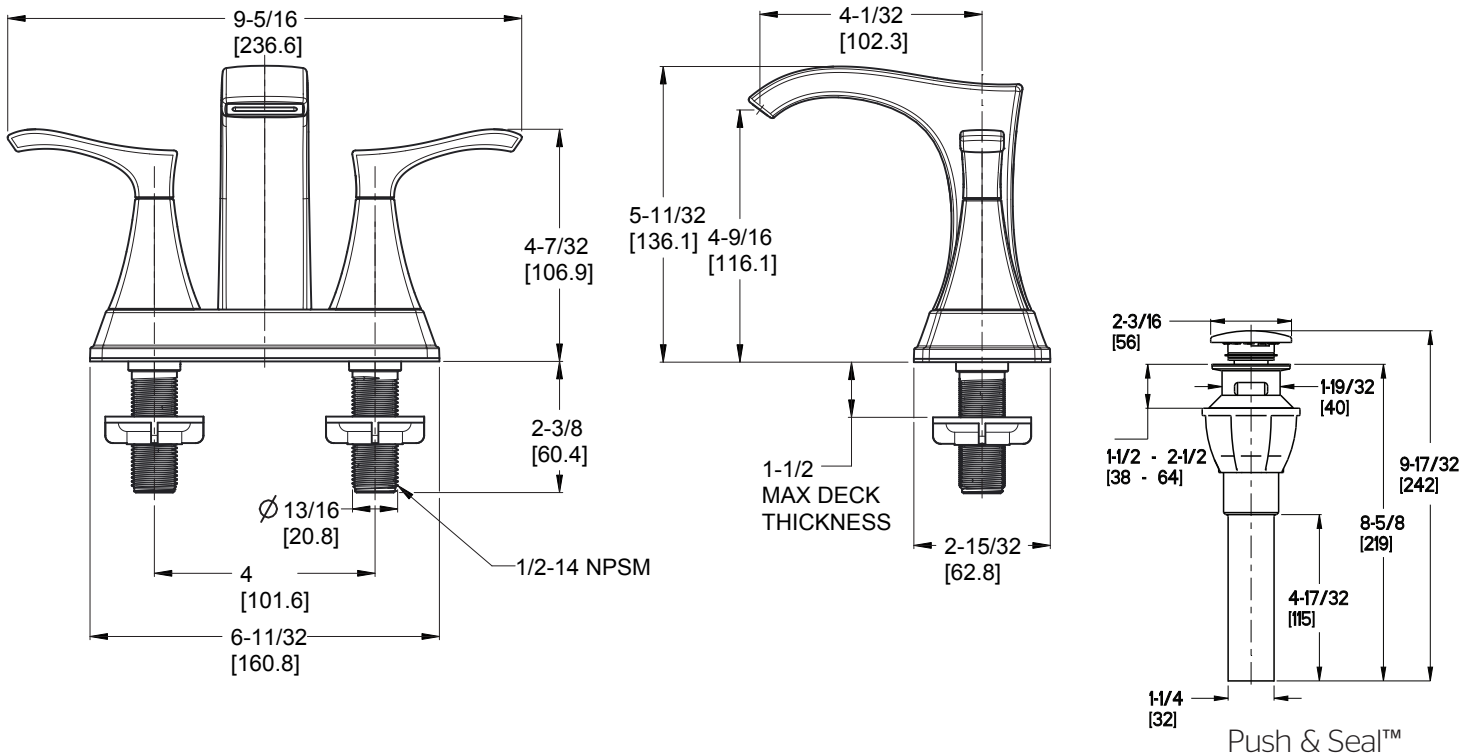

Venturi™ 4" Centerset Lavatory Faucet

- LF-048-VNBB Finish(BB)
- LF-048-VNCC Finish(CC)
- LF-048-VNKK Finish(KK)
- LF-048-VNYY Finish(KK)

Specifications

- 3-Hole Installation
- Push & Seal™ Pop-Up

Features

- 1.2 GPM Flow Rate
- Fixed Hub
- 3-Hole Installation
- High Arc Spout
- Mounting Hardware Included
- TiteSeal™ Deckplate
- PVD Finish (KK Finish Only)
- Unique Ribbon Water Flow
- Push & Seal™ Pop-Up
- Pforever Warranty®

Code Compliance

Pfister products are designed and manufactured in compliance with the following standards and codes:

- IAPMO Certified
- CSA B125 Certified
- ASME A112.18.1
- NSF 61/9 Annex G (Low lead)
- Cal Green Compliant
- CEC Compliant
- ADA Compliant-ANSI A117.1 (Lever handles only)
- EPA WaterSense Certification 1.2 gpm, 4.5 L/Min

Dimensions

\varnothing 1 Min to \varnothing 1-1/2 Max. Deck Hole Openings