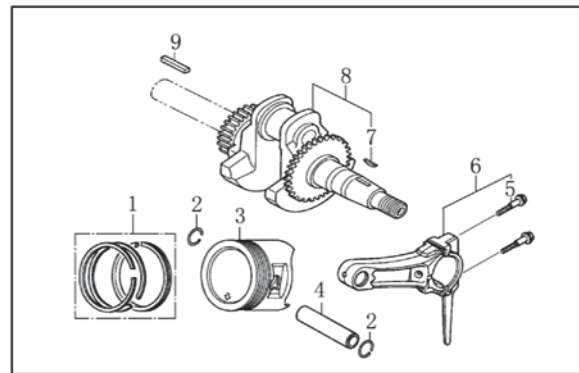

CRANK CASE COVER			
Item	Stock #	Description	Qty
1	9198960101	Oil rule combination	2
2	303020509	Hexagon bolt with flange	6
3	9563960102	Crankcase cover	1
4	9246960101	Oil seal	1
5	3612552151	Bearing	1
6	9140960103	Ocation pin	2
7	9245960106	Crankcase cover gasket	1

CRANKSHAFT			
Item	Stock #	Description	Qty
1	9564960101	Piston ring combination	1
2	9146960101	Steel cable baffle ring	2
3	9129960101	Piston	1
4	9140960101	Piston pin	1
5	9015960102	Connecting rod bolt	2
6	9015960101	Connecting rod	1
7	9122960101A	Key	1
8	9122960101	Crankshaft	1
9	9122960101B	Key	1