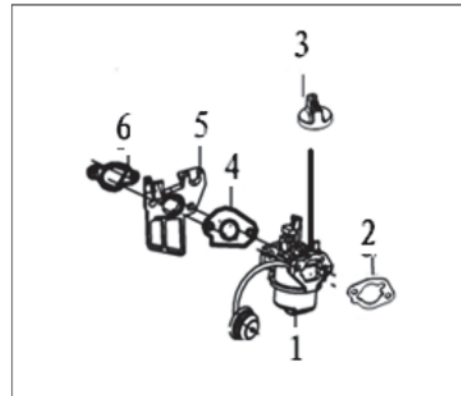

CARBURETOR			
Item	Stock #	Description	Qty
1	956896010102	Carburetor	1
2	9245960102	Carburetor gasket	1
3	9062960102	choke lever	1
4	9245960108	Carburetor gasket	1
5	9535960101	carburetor insulator	1
6	9245960107	gasket, carburetor insulator	1