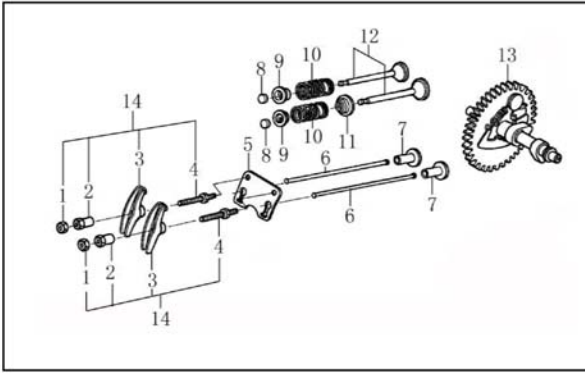

GAS DISTRIBUTION ADJUSTMENT			
Item	Stock #	Description	Qty
1	9143960101	Valve lock nut	2
2	9143960102	Adjustable nut of valve	2
3	9230960101	Valve rocker	2
4	9142960101	Adjustable bolt of valve	2
5	9220960101	Plate, push rod guide	1
6	9013960101	Push rod	2
7	9536960101	Lifter, Valve	2
8	9402960101	Valve adjustment cap	2
9	9170960102	Retainer, valve spring	2
10	9531960101	Inner spring of valve	2
11	9245960101	Valve oil seal	1
12	9113960102	Valve Kit	1
13	9158960101	Camshaft assy	1
14	9230960199	Valve rocker combination	2