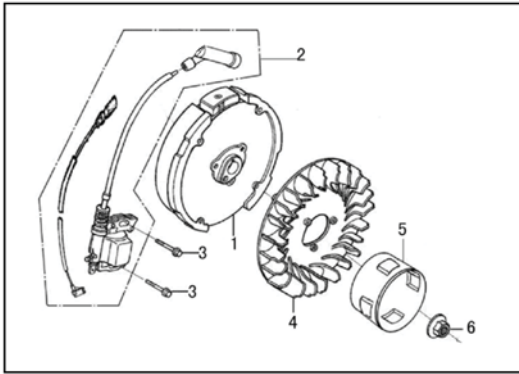

FLYWHEEL/COIL ASSY.			
Item	Stock #	Description	Qty
1	9152960101	Flywheel comp	1
2	9565960101	Coil assy.,ignntion	1
3	303020490	Hexagon bolt with flange	2
4	9414960101	Impeller	1
5	9194960101	Starting disc	1
6	303020511	Hexagon nut with flange	1