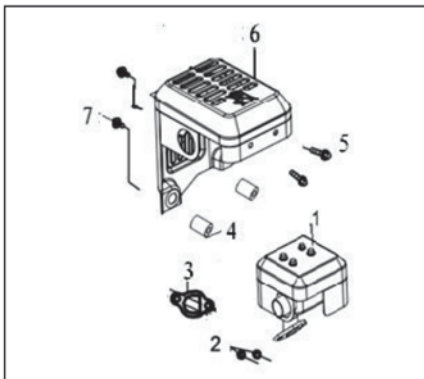

CONTROL SYSTEM			
Item	Stock #	Description	Qty
1	9228960101	Throttle handle combination	1
2	303020444	Hexagon bolt with flange	2
3	9332960101	Governing spring	1
4	9013960102	Throttle return spring	1
5	9332960102	Throttle rod	1
6	303020513	Square head set screw with flat point	1
7	303030112	Hexagon nut with flange	1
8	9230960101	Speed regulating bracket	1