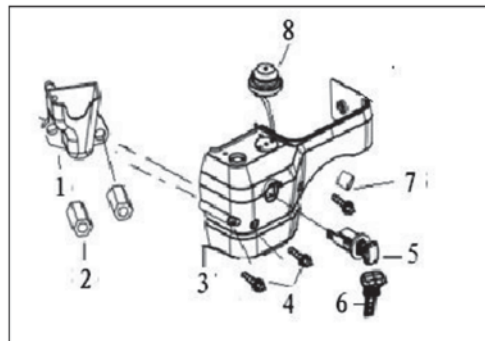

CONTROL PANEL			
Item	Stock #	Description	Qty
1	9170960101	Airfilter pipe	1
2	303020514	Long Nut	2
3	9225960101	control panel	1
4	303020598	Bolt	2
5	9440960102	engine switch	1
6	9440960109	engine switch key	2
7	9140960106	Bush	7
8	956896010101	primer	1