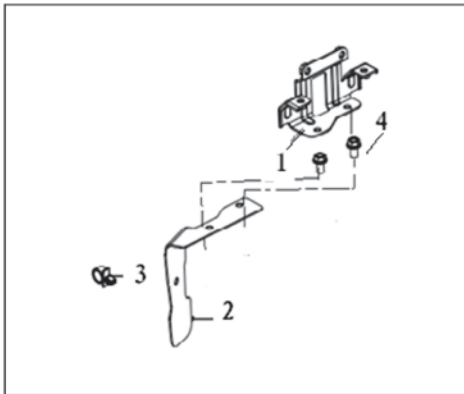

Holder			
Item	Stock #	Description	Qty
1	9281960101	muffler bracket	1
2	9224960101	snow guard	2
3	9227960101	clamp	1
4	03020444	Bolt