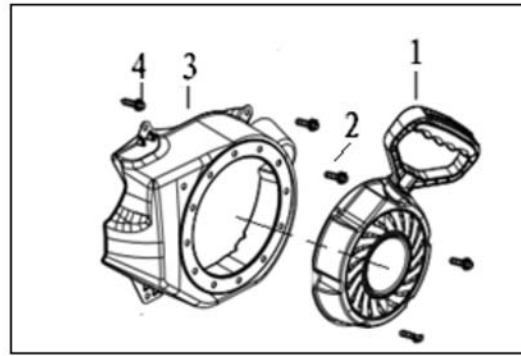

STARTER SUBASSEMBLY			
Item	Stock #	Description	Qty
1	9528960101	Manual starting assembly	1
2	303020515	Bolt	3
3	9226960101	Fan cover comp.	3
4	303020444	Hexagon bolt with flange	3