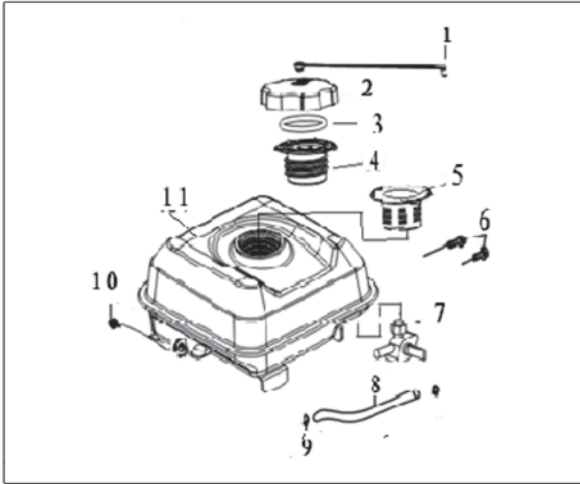

Fuel tank			
Item	Stock #	Description	Qty
1	9529960104	tape	1
2	9529960102	stud	2
3	9247960103	o-ring	2
4	9529960103	bolt	1
5	9115960101	filter screen	2
6	303020444	bolt	1
7	9093960101	fuel switch	4
8	9051960101	fuel tube	1
9	9533960101	clamp, fuel hose	1
10	303020444	Bolt	4
11	9529960101	Fuel tank	1