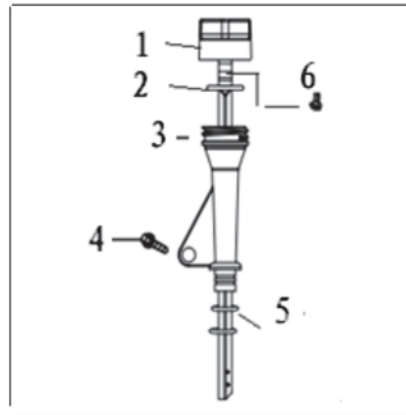

Dipstick ASSY.			
Item	Stock #	Description	Qty
1	9198960102	Dipstick	1
2	9247960102	o-ring	2
3	9198960103	oil tube	1
4	303020444	bolt	1
5	9247960101	o-ring	2
6	3030X	bolt	1