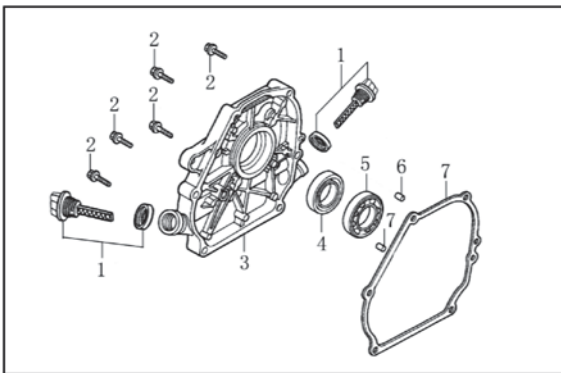

CRANK CASE COVER			
Item	Stock #	Description	Qty
1	9198960101	Oil rule combination	2
2	303020509	Hexagon bolt with flange	6
3	9563960102	Crankcase cover	1
4	9246960101	Oil seal	1
5	3612552151	Bearing	1
6	9140960103	Ocation pin	2
7	9245960106	Crankcase cover gasket	1

CRANKSHAFT			
Item	Stock #	Description	Qty
1	9564960101	Piston ring combination	1
2	9146960101	Steel cable baffle ring	2
3	9129960101	Piston	1
4	9140960101	Piston pin	1
5	9015960102	Connecting rod bolt	2
6	9015960101	Connecting rod	1
7	9122960101A	Key	1
8	9122960101	Crankshaft	1
9	9122960101B	Key	1