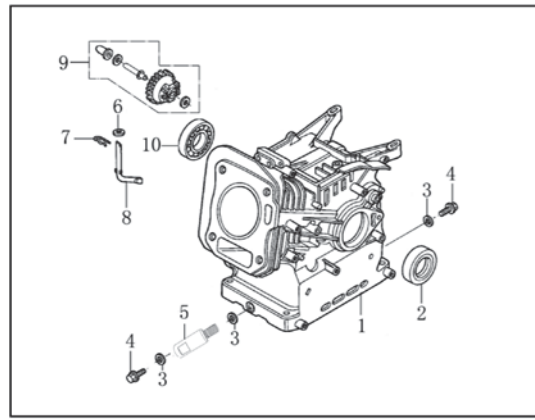

Engine Exploded View and Parts List

CYLINDER HEAD			
Item	Stock #	Description	Qty
1	9020960101	Cylinder head	1
2	303010323	Stud	2
3	9140960102	Ocation pin	2
4	9245960104	Gasket for cylinder head	1
5	303010324	Stud	2
6	9566960101	Spark plug	1
7	303020510	Hexagon bolt with flange	4
8	9245960103	Gasket for cylinder head cover	1
9	9020960102	Cylinder head cover assy	1
10	303020444	Hexagon bolt with flange	4
11	9051960102	Breather tube	1

CRANK CASE			
Item	Stock #	Description	Qty
1	9563960101	Crankcase body	1
2	9246960101	Oil seal	1
3	303043042	Flat washer	3
4	303020518	Sealing plug screw	2
5	303020508	Extension bar for bleeding	1
6	303043040	Flat washer	1
7	9534960101	Pin clip	1
8	9005960101	Speed regulating arm	1
9	9438960101	Components of governor gear	1
10	3612552151	Bearing	1