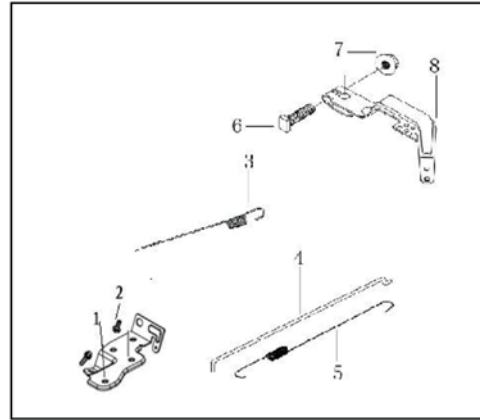

CONTROL SYSTEM			
Item	Stock #	Description	Qty
1	9228960101	Throttle handle combination	1
2	303020444	Hexagon bolt with flange	2
3	9332960101	Governing spring	1
4	9013960102	Throttle return spring	1
5	9332960102	Throttle rod	1
6	303020513	Square head set screw with flat point	1
7	303030112	Hexagon nut with flange	1
8	9230960101	Speed regulating bracket	1