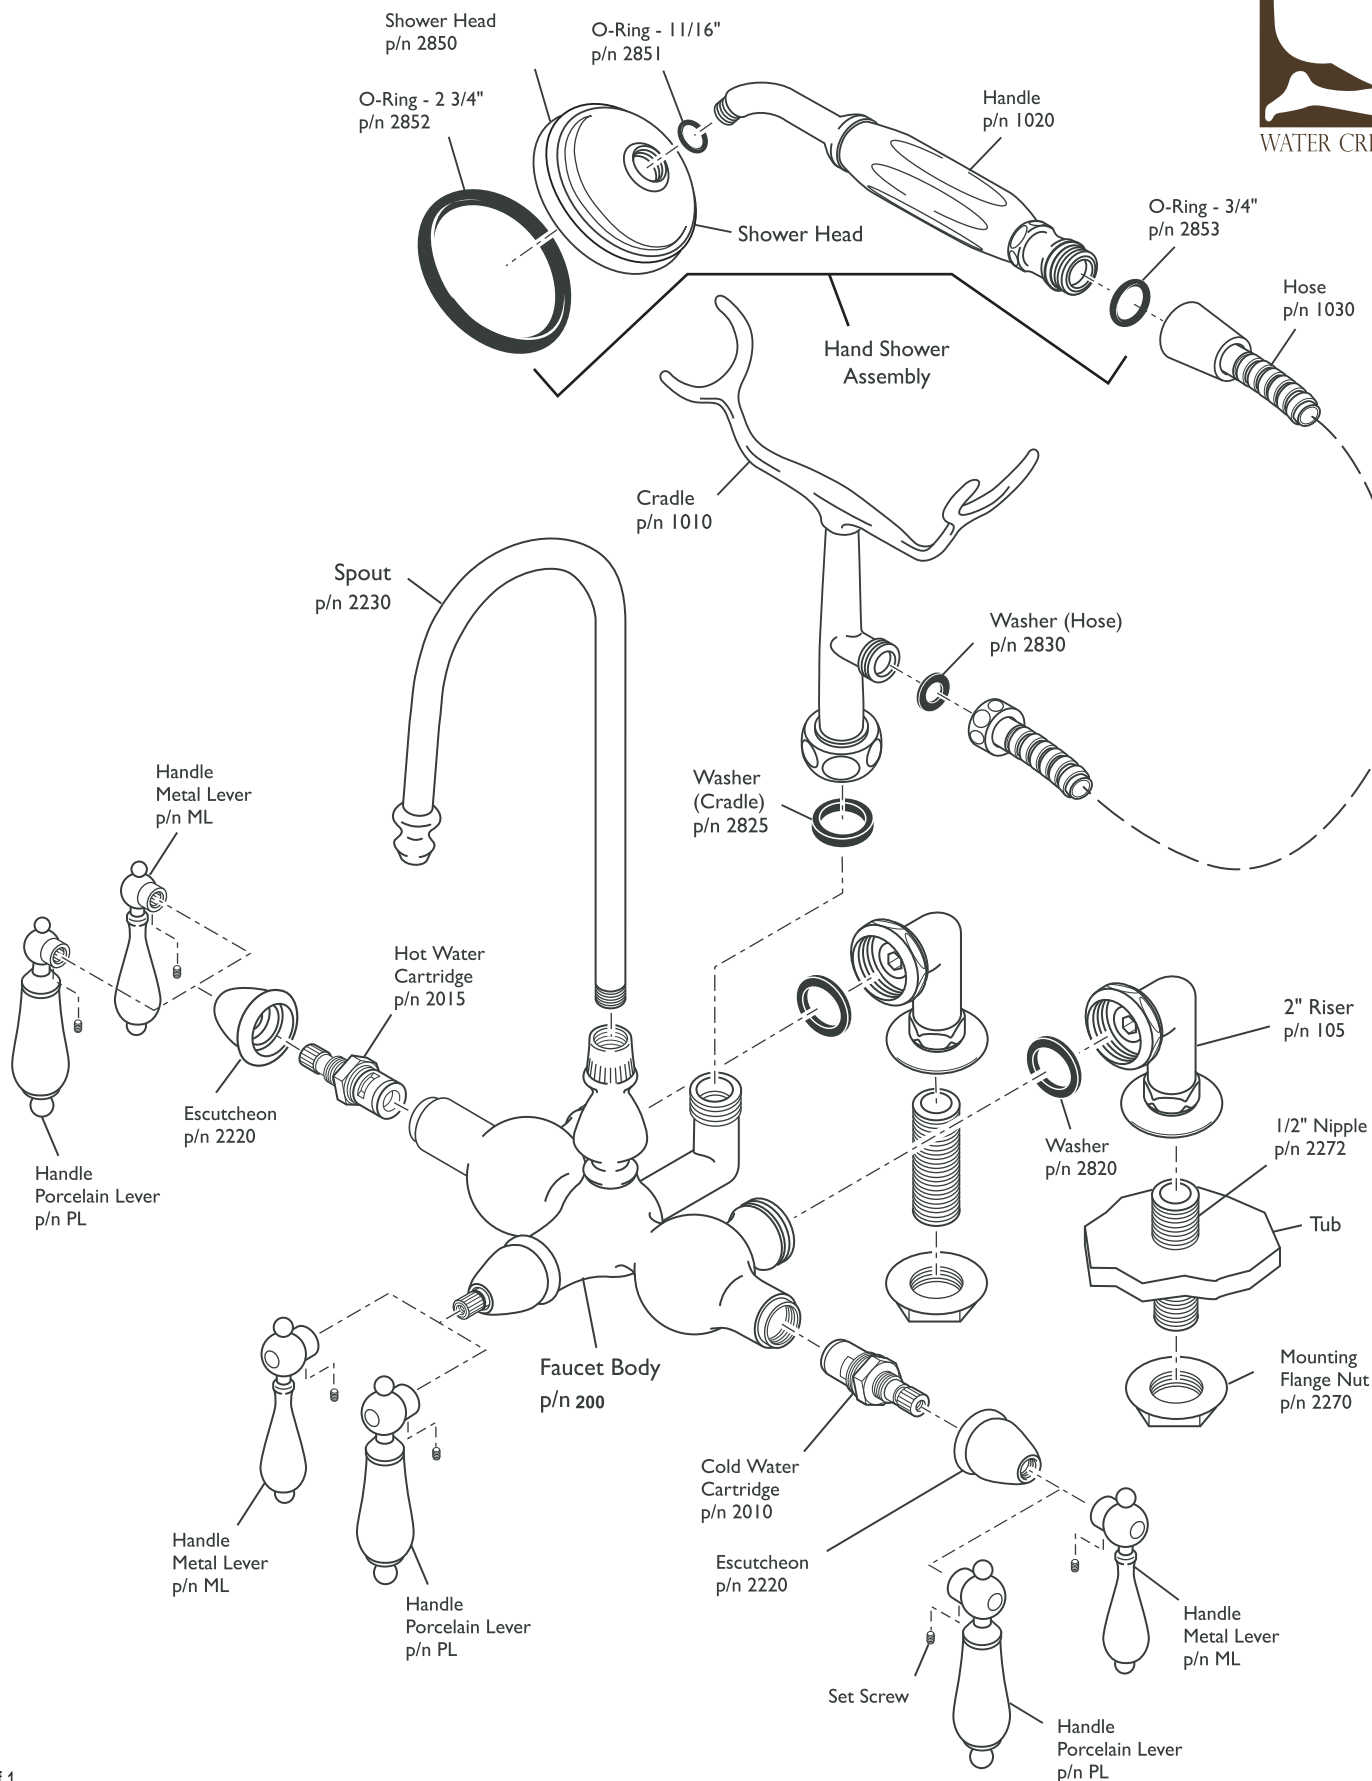

F6-0013 Tub Faucet

ASSEMBLY DIAGRAM

F6-0013 Faucet

SPECIFICATION SHEET