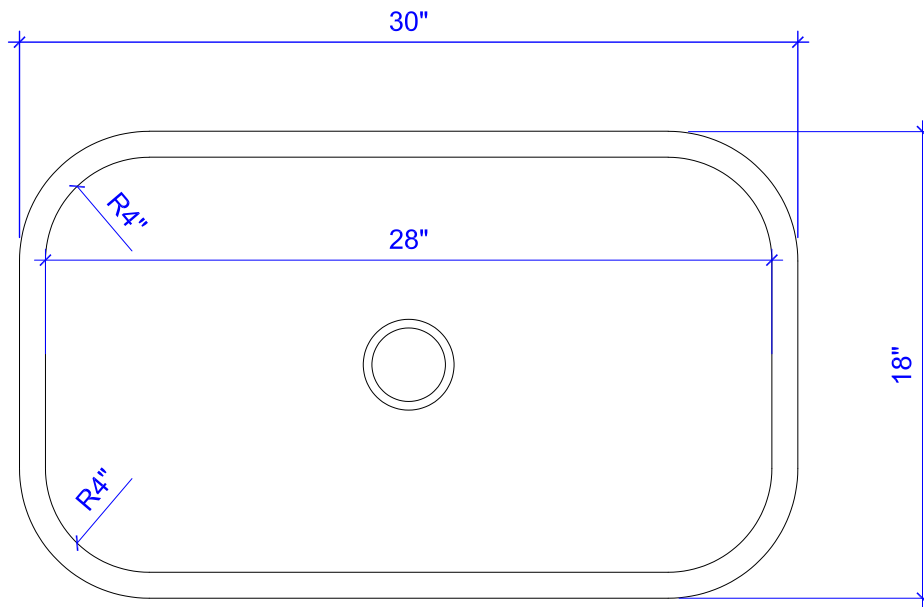

Orwell Undermount Copper Sink

Technical Specifications

- + Outer - 30" x 18" x 8"
- + Inner - 28" x 16" x 8"
- + Rim - 1"
- + Drain - 3.5" diameter center drain
- + Thickness - 16 gauge pure copper

FRONT VIEW