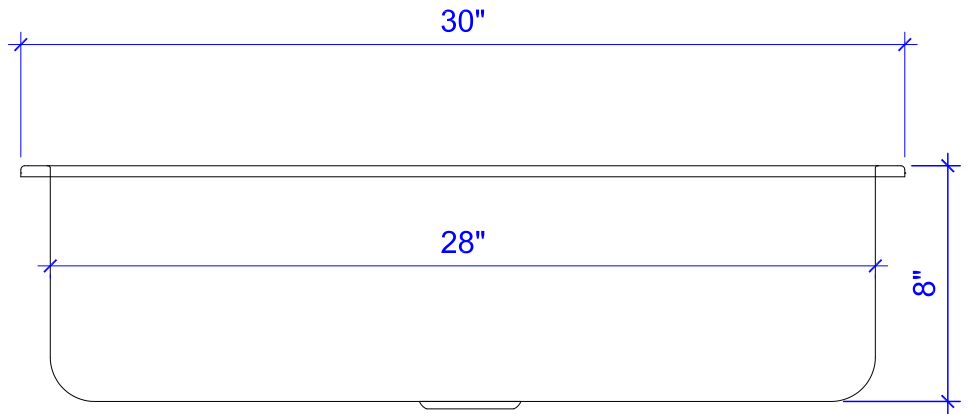

Orwell Undermount Copper Sink

Technical Specifications

- + Outer - 30" x 18" x 8"
- + Inner - 28" x 16" x 8"
- + Rim - 1"
- + Drain - 3.5" diameter center drain
- + Thickness - 16 gauge pure copper

FRONT VIEW