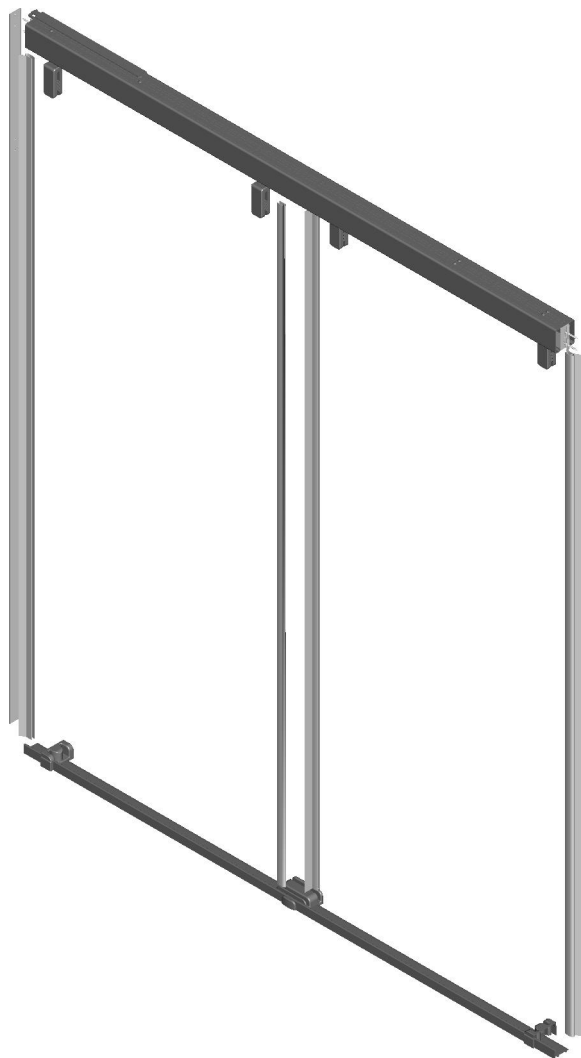

# SHOWER DOOR

# SLIDING MOD STYLE BATHTUB TRACK 60"

ID	DESCRIPTION	QTY	MATERIAL
1	#8-18 X 1.5" LONG PHILLIPS HEAD	4	SS
2	6mm Blade Seal	1	PVC
3	6mm Bumper Seal	1	PVC
4	6mm Damper	4	ASSEMBLY
5	6mm Door Roller Assembly	4	ASSEMBLY
6	6mm Outer Angle Blade Seal	2	PVC
7	6mm Top Track	1	AL6463
8	Acrylic Wall Anchor	4	NYLON
9	Bottom Track	1	AL6463
10	Bumper	2	PVC
11	Center Divider	1	NYLON
12	Collar Bracket	2	ZINC_DIE_CAST
13	Collar Bracket Template	1	AL6063
14	Damper Drilling Template	1	NYLON
15	Retention Plate	2	NYLON
16	Tile Wall Anchors	4	PVC
17	Trim Cap	1	PVC

**UNIQUE FEATURE:** Constructed of Corrosion Resistant Anodized Aluminum.  
60" Track Assembly Kit

Fits 60" Shower Doors with an Opening min/max of 50 1/8" - 58 1/2" (127cm-149cm),  
with a Height of 59 1/4" (150cm).

**NOTE:** Height of 63" (160cm) Required for installation  
Compatible with all 1/4" (6mm) Delta Shower Glass

**WARRANTY:** 5 Year Limited Warranty.

see what Delta can do