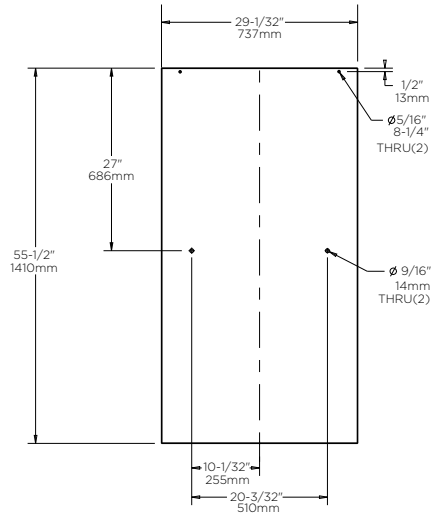

TECHNICAL DATA

Shower Door

SLIDING BATHUB 60" GLASS PANEL

MATERIALS:

1/4" (6mm) Tempered Glass Panel.

INSTALLATION:

Detailed Instructions and Hardware Included for Easy Installation.

UNIQUE FEATURE:

Spot Guard Easy Clean Coating.

Traditional: Fits Doors with an Opening min/max of 50 1/8" – 59 3/8" (127cm-151cm), with a Height of 58 1/8" (148cm)

Contemporary: Fits Doors with an Opening min/max of 50 1/8" – 58 1/2" (127cm-149cm), with a Height of 58 3/4" (149cm)

WARRANTY:

5 Year Limited Warranty.

see what Delta can do™