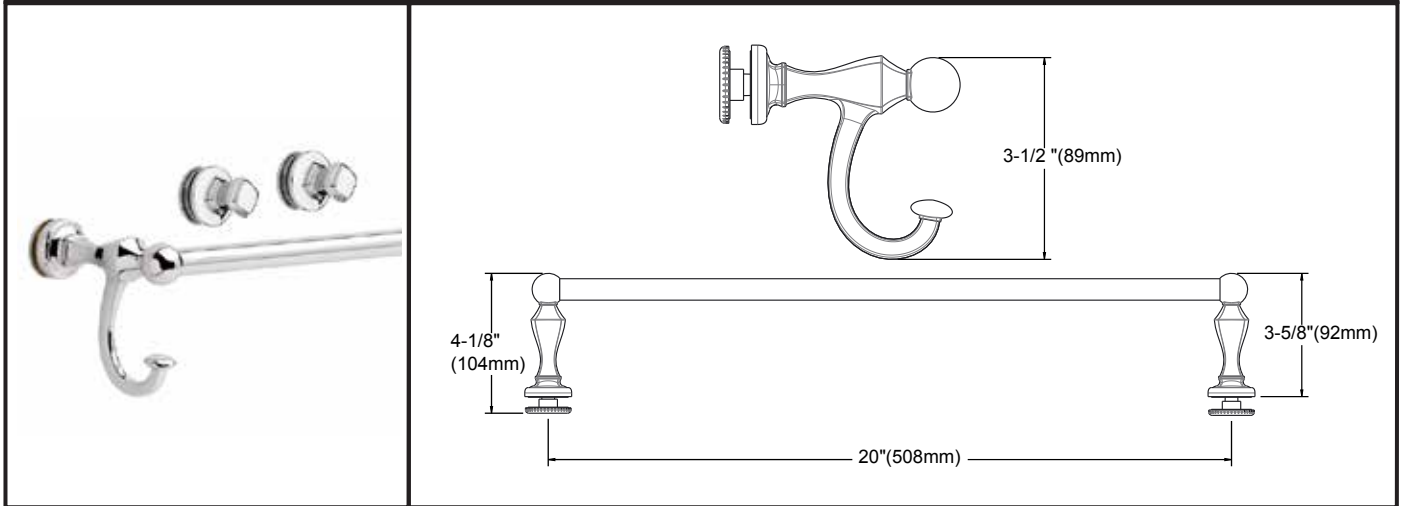

TECHNICAL DATA

Shower Door

PORTMAN™ HANDLE WITH KNOBS

1. **MATERIALS:** Zinc Posts for All, Zinc Knobs for All, Stainless Steel Bars for Polished Chrome, Aluminum Bars for Brushed Nickel, Oil Rubbed Bronze
2. **INSTALLATION:** Detailed Instructions and Hardware Included for Easy Installation.
3. **UNIQUE FEATURE:** Coordinates with Delta® Faucets and Bath Hardware.
   Compatible with all Delta® Sliding Bathtub or Shower Doors.
4. **WARRANTY:** 5 Year Limited Warranty.

see what Delta can do™