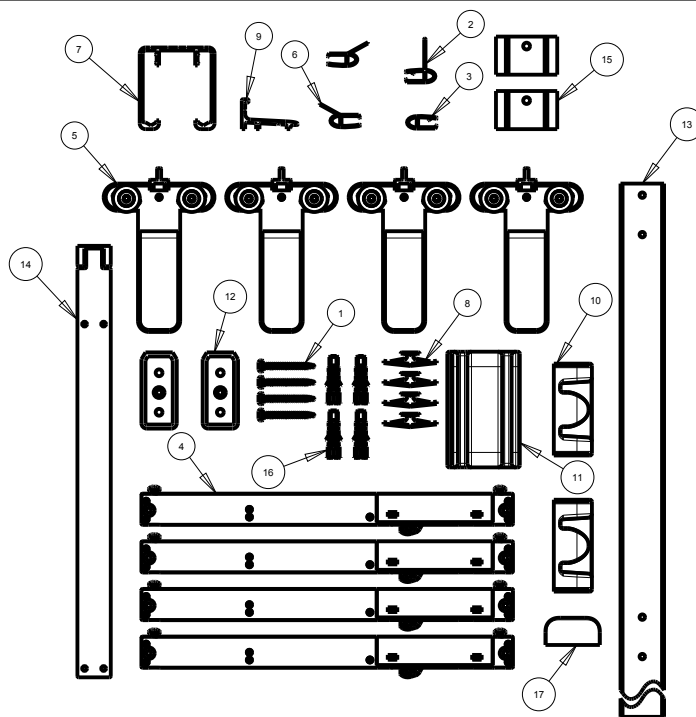

# SHOWER DOOR

# SLIDING MOD STYLE BATHTUB TRACK 60"

ID	DESCRIPTION	QTY	MATERIAL
1	#8-18 X 1.5" LONG PHILLIPS HEAD	4	SS
2	6mm Blade Seal	1	PVC
3	6mm Bumper Seal	1	PVC
4	6mm Damper	4	ASSEMBLY
5	6mm Door Roller Assembly	4	ASSEMBLY
6	6mm Outer Angle Blade Seal	2	PVC
7	6mm Top Track	1	AL6463
8	Acrylic Wall Anchor	4	NYLON
9	Bottom Track	1	AL6463
10	Bumper	2	PVC
11	Center Divider	1	NYLON
12	Collar Bracket	2	ZINC_DIE_CAST
13	Collar Bracket Template	1	AL6063
14	Damper Drilling Template	1	NYLON
15	Retention Plate	2	NYLON
16	Tile Wall Anchors	4	PVC
17	Trim Cap	1	PVC

**UNIQUE FEATURE:** Constructed of Corrosion Resistant Anodized Aluminum.  
60" Track Assembly Kit

Fits 60" Shower Doors with an Opening min/max of 50 1/8" - 58 1/2" (127cm-149cm),  
with a Height of 59 1/4" (150cm).

**NOTE:** Height of 63" (160cm) Required for installation  
Compatible with all 1/4" (6mm) Delta Shower Glass

**WARRANTY:** 5 Year Limited Warranty.

see what Delta can do