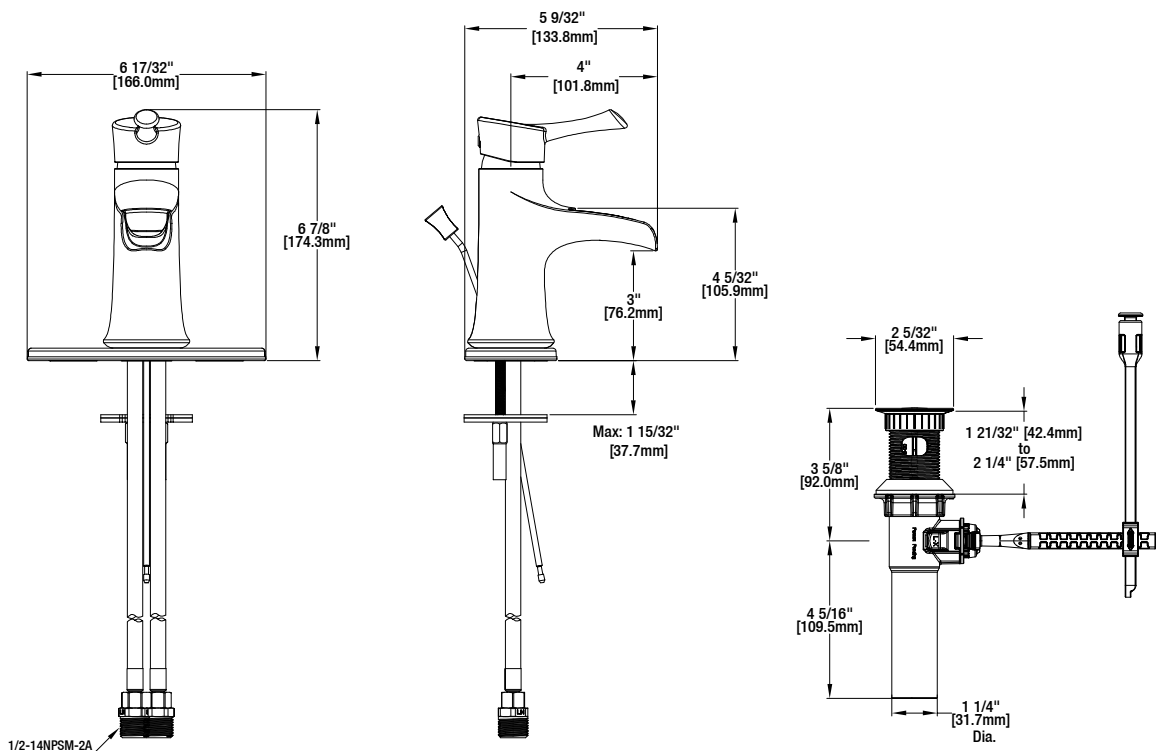

Gatsby I 4 in. Centerset 1-Handle Bathroom Faucet

MODEL	SKU #	FINISH
HD66289W-6101	304685527	Chrome
HD66289W-6104	304685510	Brushed Nickel

FEATURES

- Requires 1-Hole Sink with 4" On-Center
- 1/2" IPS Connections
- Max Flow Rate: 1.2 gpm (4.5 L/min) at 60 psi
- Max Countertop Thickness: 1 15/32"
- Spout Reach: 4"
- Spout Height: 4 5/32"
- Ceramic Cartridge
- With ClickInstall™ Drain Assembly

WARRANTY

- Limited Lifetime Warranty

INSTALLATION DIMENSIONS

Glacier Bay reserves the right to make changes in specifications and materials and to change and discontinue models, both without notice or obligation. Dimensions are for reference only.