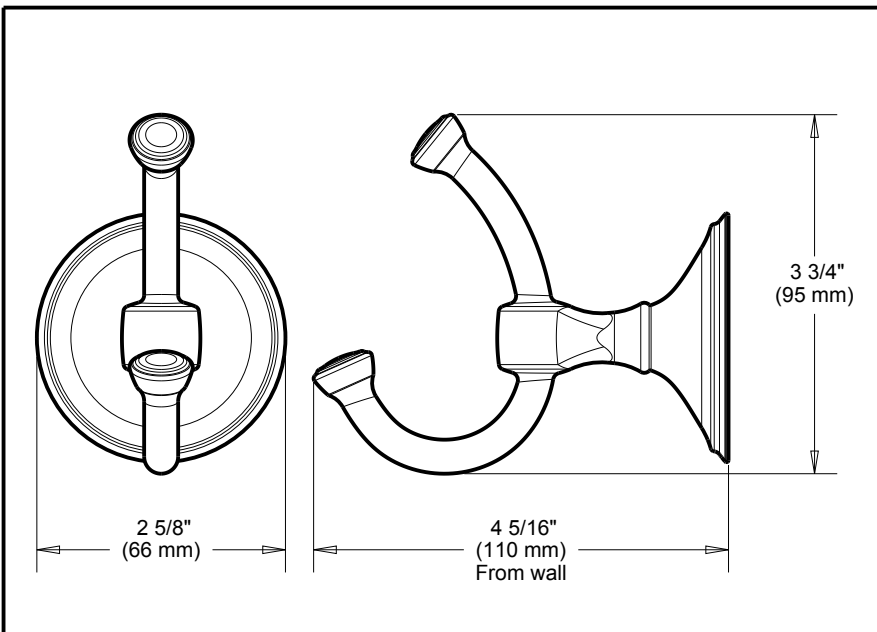

## ACCESSORIES

- Somerset™ Bath Collection
- Robe Hook

Submitted Model No.: \_\_\_\_\_

Specific Features: \_\_\_\_\_

### STANDARD SPECIFICATIONS:

- Wood blocking is preferable behind all wall surfaces. If wood blocking is not available, the following fasteners are suggested: Tile/Masonry-Plastic or lead Anchors Plaster/drywall-Toggle bolts.
- Mounting hardware and mounting template included with product.