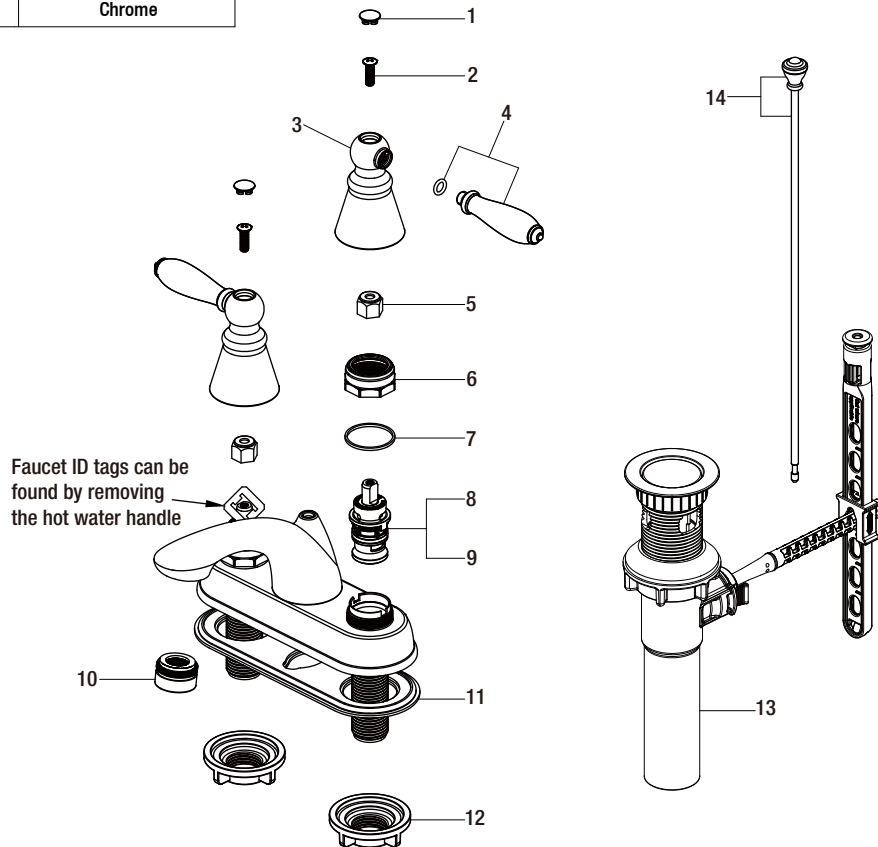

Replacement Parts List

Adley 4 in. Centerset 2-Handle Bathroom Faucet in Chrome

MODEL	SKU #	FINISH
HD67146W-6101	304368021	Chrome

Many replacement parts can be purchased online or at your local store. Please use the table below to identify the part SKU number needed, go to HOMEDEPOT.COM, and check for online and store availability. If you can't find the part you are looking for, please call 1-855-HD-GLACIER.

Part	Description	Part #	Internet SKU #	Store SKU #
1	Index	RP1005701		
2	Screw	RP50005		
3	Handle seat	RP1710601		
4	Handle & O-ring	RP1317101		
5	Inverter	RP64044	206671349	
6	Bonnet	RP70435	206864739	
7	Washer	RP64123		
8	Cartridge H	RP20067	301158139	

Part	Description	Part #	Internet SKU #	Store SKU #
9	Cartridge C	RP20068	301158129	
10	Aerator	RP3019601		
11	Gasket	RP70487		
12	Mounting nut	RP56001	203193994	579276
13	ClickInstall™ drain assembly	RP4022801		
14	Lift rod	RP4018501		